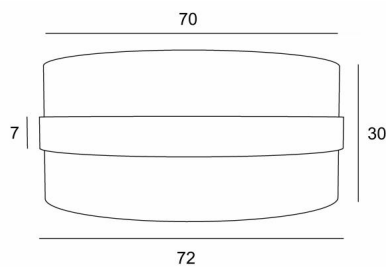

LAMPSHADE TOUYA 70

Lampshade TOUYA 70 in Trento jute (fabric from category 3) with ring in Trento lave

The **TOUYA 70 lampshade** is a round cylindrical lampshade of 70cm diameter which brings elegance, colors and a nice presence in your decoration. The choice and the association of two materials is a "plus" that enriches your suspension

For a **TOUYA 70 lampshade** you have the choice between two types of attachments (E27 or NOURRICE) depending on the choice of the suspension that is installed

This lampshade was designed to be placed in suspension but it can also be installed against the ceiling, under the conditions of using our ceiling lamp **KENTIKA CEILING** and choosing the lampshade with the attachment for NOURRICE. He is equipped with an integral diffuser that closes it completely at the bottom and we offer five different sizes

OVERALL SIZES

Ø72cm H30cm Ring 7cm

TECHNICAL DATA

TOUYA is a lampshade that has a ring in the centre that "floats" around it (in a different colour). This "ring lampshade" is lined with an opaque material to prevent unpleasant shadows from the inside.

LAMPSHADE : SIZES & CODE

Ø72 - 72 - 30cm (1x E27) (code 4870)

Ø72 - 72 - 30cm (Nourrice : 4x E27) (code 4871)

+ integral diffuser

Code: 4870 + fabric code

Code: 4871 + fabric code

We propose more than 150 materials/colors for lampshades.