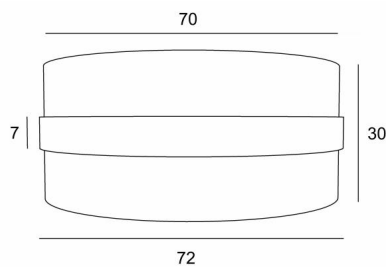

## LAMPSHADE TOUYA 70

Lampshade TOUYA 70 in Trento jute (fabric from category 3) with ring in Trento lave

The **TOUYA 70 lampshade** is a round cylindrical lampshade of 70cm diameter which brings elegance, colors and a nice presence in your decoration. The choice and the association of two materials is a "plus" that enriches your suspension

For a **TOUYA 70 lampshade** you have the choice between two types of attachments (E27 or NOURRICE) depending on the choice of the suspension that is installed

This lampshade was designed to be placed in suspension but it can also be installed against the ceiling, under the conditions of using our ceiling lamp **KENTIKA CEILING** and choosing the lampshade with the attachment for NOURRICE. He is equipped with an integral diffuser that closes it completely at the bottom and we offer five different sizes

### OVERALL SIZES

Ø72cm H30cm Ring 7cm

### LAMPSHADE : SIZES & CODE

Ø72 - 72 - 30cm (1x E27) (code 4870)

Ø72 - 72 - 30cm (Nourrice : 4x E27) (code 4871)

+ integral diffuser

Code: 4870 + fabric code

Code: 4871 + fabric code

We propose more than 180 fabrics/materials/colors for lampshades