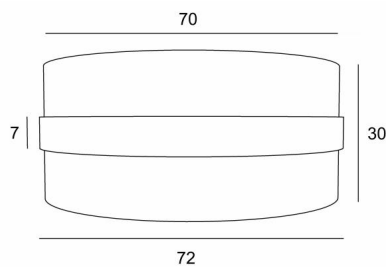

LAMPSHADE TOUYA 70

Lampshade TOUYA 70 in Trento jute (fabric from category 3) with ring in Trento lave

The **TOUYA 70 lampshade** is a round cylindrical lampshade of 70cm diameter which brings elegance, colors and a nice presence in your decoration. The choice and the association of two materials is a "plus" that enriches your suspension

For a **TOUYA 70 lampshade** you have the choice between two types of attachments (E27 or NOURRICE) depending on the choice of the suspension that is installed

This lampshade was designed to be placed in suspension but it can also be installed against the ceiling, under the conditions of using our ceiling lamp **KENTIKA CEILING** and choosing the lampshade with the attachment for NOURRICE. He is equipped with an integral diffuser that closes it completely at the bottom and we offer five different sizes

OVERALL SIZES

Ø72cm H30cm Ring 7cm

TECHNICAL DATA

TOUYA is a lampshade that has a ring in the centre that "floats" around it (in a different colour). This "ring lampshade" is lined with an opaque material to prevent unpleasant shadows from the inside.

LAMPSHADE : SIZES & CODE

Ø72 - 72 - 30cm (1x E27) (code 4870)

Ø72 - 72 - 30cm (Nourrice : 4x E27) (code 4871)

+ integral diffuser

Code: 4870 + fabric code

Code: 4871 + fabric code

We propose more than 180 fabrics/materials/colors for lampshades