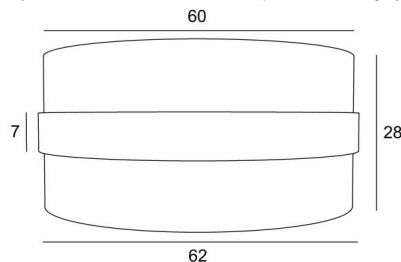

## LAMPSHADE TOUYA 60

Lampshade TOUYA 60 in Turda blond (fabric from category 3) with ring in Turda abricot

The **TOUYA 60 lampshade** is a round cylindrical lampshade of 60cm diameter which brings elegance, colors and a nice presence in your decoration. The choice and the association of two materials is a "plus" that enriches your suspension

For a **TOUYA 60 lampshade** you have the choice between two types of attachments (E27 or NOURRICE) depending on the choice of the suspension that is installed

This lampshade was designed to be placed in suspension but it can also be installed against the ceiling, under the conditions of using our ceiling lamp **KENTIKA CEILING** and choosing the lampshade with the attachment for NOURRICE. He is equipped with an integral diffuser that closes it completely at the bottom and we offer five different sizes

### OVERALL SIZES

Ø62cm H28cm Ring : 7cm

### LAMPSHADE : SIZES & CODE

Ø62 - 62 - 28cm (1x E27) (code 4860)

Ø62 - 62 - 28cm (*Nourrice* : 4x E27) (code 4861)

+ *integral diffuser*

Code: 4860 + fabric code

Code: 4861 + fabric code

We propose more than 180 fabrics/materials/colors for lampshades