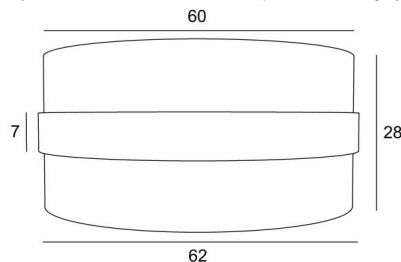

LAMPSHADE TOUYA 60

Lampshade TOUYA 60 in Turda blond (fabric from category 3) with ring in Turda abricot

The **TOUYA 60 lampshade** is a round cylindrical lampshade of 60cm diameter which brings elegance, colors and a nice presence in your decoration. The choice and the association of two materials is a "plus" that enriches your suspension

For a **TOUYA 60 lampshade** you have the choice between two types of attachments (E27 or NOURRICE) depending on the choice of the suspension that is installed

This lampshade was designed to be placed in suspension but it can also be installed against the ceiling, under the conditions of using our ceiling lamp **KENTIKA CEILING** and choosing the lampshade with the attachment for NOURRICE. He is equipped with an integral diffuser that closes it completely at the bottom and we offer five different sizes

OVERALL SIZES

Ø62cm H28cm Ring : 7cm

TECHNICAL DATA

TOUYA is a lampshade that has a ring in the centre that "floats" around it (in a different colour). This "ring lampshade" is lined with an opaque material to prevent unpleasant shadows from the inside.

LAMPSHADE : SIZES & CODE

Ø62 - 62 - 28cm (1x E27) (code 4860)

Ø62 - 62 - 28cm (*Nourrice* : 4x E27) (code 4861)

+ *integral diffuser*

Code: 4860 + fabric code

Code: 4861 + fabric code

We propose more than 150 materials/colors for lampshades.