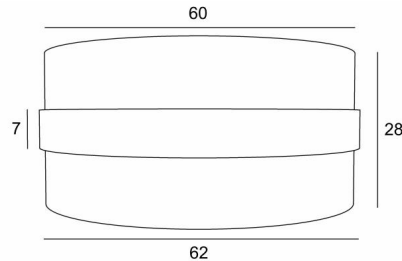

LAMPSHADE TOUYA 60

Lampshade TOUYA 60 in Turda blond (fabric from category 3) with ring in Turda abricot

The **TOUYA 60 lampshade** is a round cylindrical lampshade of 60cm diameter which brings elegance, colors and a nice presence in your decoration. The choice and the association of two materials is a "plus" that enriches your suspension

For a **TOUYA 60 lampshade** you have the choice between two types of attachments (E27 or NOURRICE) depending on the choice of the suspension that is installed

This lampshade was designed to be placed in suspension but it can also be installed against the ceiling, under the conditions of using our ceiling lamp **KENTIKA CEILING** and choosing the lampshade with the attachment for NOURRICE. He is equipped with an integral diffuser that closes it completely at the bottom and we offer five different sizes

OVERALL SIZES

Ø62cm H28cm Ring : 7cm

TECHNICAL DATA

TOUYA is a lampshade that has a ring in the centre that "floats" around it (in a different colour). This "ring lampshade" is lined with an opaque material to prevent unpleasant shadows from the inside.

LAMPSHADE : SIZES & CODE

Ø62 - 62 - 28cm (1x E27) (code 4860)

Ø62 - 62 - 28cm (*Nourrice* : 4x E27) (code 4861)

+ *integral diffuser*

Code: 4860 + fabric code

Code: 4861 + fabric code

We propose more than 180 fabrics/materials/colors for lampshades