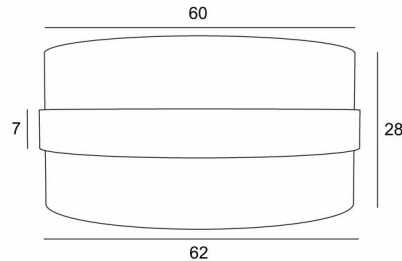

## LAMPSHADE TOUYA 60

Lampshade TOUYA 60 in Turda blond (fabric from category 3) with ring in Turda abricot

The **TOUYA 60 lampshade** is a round cylindrical lampshade of 60cm diameter which brings elegance, colors and a nice presence in your decoration. The choice and the association of two materials is a "plus" that enriches your suspension

For a **TOUYA 60 lampshade** you have the choice between two types of attachments (E27 or NOURRICE) depending on the choice of the suspension that is installed

This lampshade was designed to be placed in suspension but it can also be installed against the ceiling, under the conditions of using our ceiling lamp **KENTIKA CEILING** and choosing the lampshade with the attachment for NOURRICE. He is equipped with an integral diffuser that closes it completely at the bottom and we offer five different sizes

### OVERALL SIZES

Ø62cm H28cm Ring : 7cm

### LAMPSHADE : SIZES & CODE

Ø62 - 62 - 28cm (1x E27) (code 4860)

Ø62 - 62 - 28cm (*Nourrice* : 4x E27) (code 4861)

+ *integral diffuser*

Code: 4860 + fabric code

Code: 4861 + fabric code

We propose more than 180 fabrics/materials/colors for lampshades