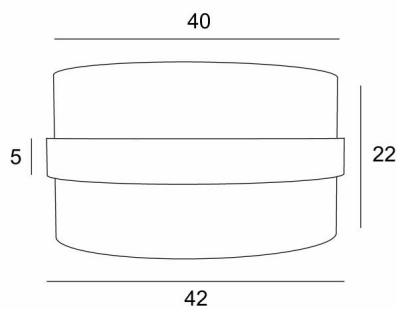

LAMPSHADE TOUYA 40

Lampshade TOUYA 40 in Raphia nature (fabric from category 3) with ring in Raphia banane

The **TOUYA 40 lampshade** is a cylindrical lampshade of 40cm diameter which brings elegance, colors and a nice presence in your decoration. The choice and the association of two materials is a "plus" that enriches your suspension

A **TOUYA 40 lampshade** has an attachment to be placed only on an E27 fitting, so it is advisable to choose a suspension with E27 and its fixing ring

He is equipped with an integral diffuser that closes it completely at the bottom and we offer five different sizes

OVERALL SIZES

Ø42cm H22cm Ring : 5cm

TECHNICAL DATA

TOUYA is a lampshade that has a ring in the centre that "floats" around it (in a different colour). This "ring lampshade" is lined with an opaque material to prevent unpleasant shadows from the inside.

LAMPSHADE : SIZES & CODE

Ø42 - 42 - 22cm (1x E27)

+ *integral diffuser*

Code: 4840 + fabric code

We propose more than 180 fabrics/materials/colors for lampshades