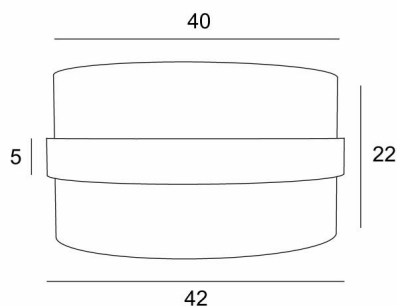

LAMPSHADE TOUYA 40

Lampshade TOUYA 40 in Raphia nature (fabric from category 3) with ring in Raphia banane

The **TOUYA 40 lampshade** is a cylindrical lampshade of 40cm diameter which brings elegance, colors and a nice presence in your decoration. The choice and the association of two materials is a "plus" that enriches your suspension

A **TOUYA 40 lampshade** has an attachment to be placed only on an E27 fitting, so it is advisable to choose a suspension with E27 and its fixing ring

He is equipped with an integral diffuser that closes it completely at the bottom and we offer five different sizes

OVERALL SIZES

Ø42cm H22cm Ring : 5cm

TECHNICAL DATA

TOUYA is a lampshade that has a ring in the centre that "floats" around it (in a different colour). This "ring lampshade" is lined with an opaque material to prevent unpleasant shadows from the inside.

LAMPSHADE : SIZES & CODE

Ø42 - 42 - 22cm (1x E27)

+ *integral diffuser*

Code: 4840 + fabric code

We propose more than 180 fabrics/materials/colors for lampshades