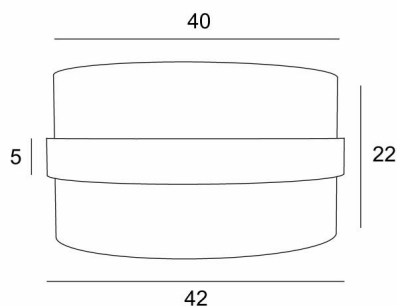

LAMPSHADE TOUYA 40

Lampshade TOUYA 40 in Raphia nature (fabric from category 3) with ring in Raphia banane

The **TOUYA 40 lampshade** is a cylindrical lampshade of 40cm diameter which brings elegance, colors and a nice presence in your decoration. The choice and the association of two materials is a "plus" that enriches your suspension

A **TOUYA 40 lampshade** has an attachment to be placed only on an E27 fitting, so it is advisable to choose a suspension with E27 and its fixing ring

He is equipped with an integral diffuser that closes it completely at the bottom and we offer five different sizes

OVERALL SIZES

Ø42cm H22cm Ring : 5cm

TECHNICAL DATA

TOUYA is a lampshade that has a ring in the centre that "floats" around it (in a different colour). This "ring lampshade" is lined with an opaque material to prevent unpleasant shadows from the inside.

LAMPSHADE : SIZES & CODE

Ø42 - 42 - 22cm (1x E27)

+ *integral diffuser*

Code: 4840 + fabric code

We propose more than 150 materials/colors for lampshades.