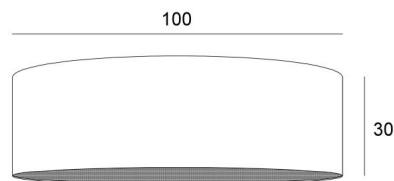

## LAMPSHADE KENTIKA 100

Lampshade KENTIKA 100 in Coton rouge (fabric from category 1)

**Lampshade KENTIKA 100** is a round cylindrical lampshade of 100cm of diameter which brings elegance and a beautiful presence in your decoration

For a **KENTIKA 100 lampshade** you have the choice between two types of attachments (E27 or NOURRICE) depending on the choice of the suspension that is installed

This lampshade was designed to be placed in suspension but it can also be installed against the ceiling, under the condition of using our ceiling lamp **KENTIKA CEILING** and choosing the lampshade with the NOURRICE attachment

### OVERALL SIZES

Ø100cm H30cm