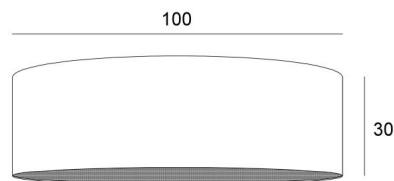

LAMPSHADE KENTIKA 100

Lampshade KENTIKA 100 in Coton rouge (fabric from category 1)

Lampshade KENTIKA 100 is a round cylindrical lampshade of 100cm of diameter which brings elegance and a beautiful presence in your decoration

For a **KENTIKA 100 lampshade** you have the choice between two types of attachments (E27 or NOURRICE) depending on the choice of the suspension that is installed

This lampshade was designed to be placed in suspension but it can also be installed against the ceiling, under the condition of using our ceiling lamp **KENTIKA CEILING** and choosing the lampshade with the NOURRICE attachment

OVERALL SIZES

Ø100cm H30cm

TECHNICAL DATA

Under the category **SUSPENSIONS**, we offer you :

- with **one E27 fitting**, a choice between 11 suspensions
- with **one NOURRICE** (4 fittings E27), a choice between 8 suspensions.