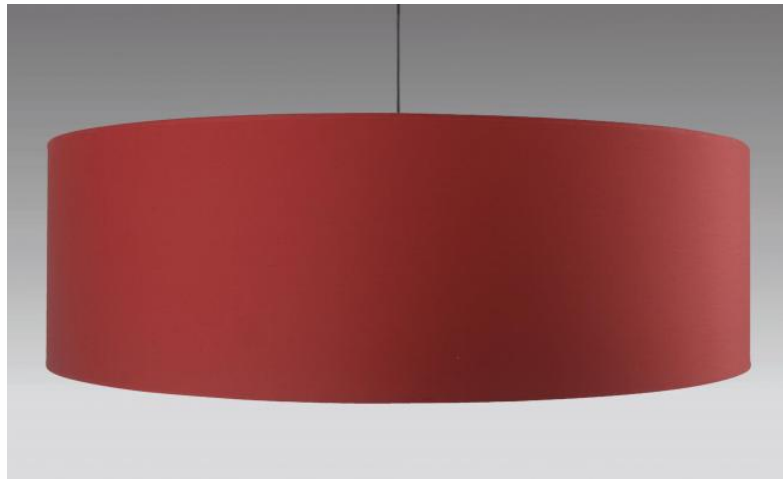

SHADE KENTIKA 100

Lampshade KENTIKA 100 in Coton Flamenco

Cylindrical round lampshade Ø100cm, supplied with a light diffuser that completely seals the bottom.

Under the reference SHADE KENTIKA, they are 8 other sizes with a choice of more than 150 different fabrics and colours

TECHNICAL DATA

Under the category **SUSPENSIONS**, we offer you :

- with **one E27 fitting**, a choice between 11 suspensions
- with **one NOURRICE** (4 fittings E27), a choice between 8 suspensions.

The lampshade and the diffuser can easily be placed after the suspension has been mounted

LAMPSHADE : SIZES & CODE

Ø 100-100-30cm (1xE27)

Ø 100-100-30cm (Nourrice : 4xE27)

+ *integral diffuser*

Code: 4595 + fabric code

Code: 4596 + fabric code

We offer more than 150 materials and colors