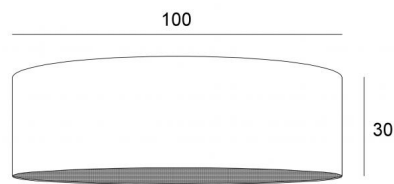

SHADE KENTIKA 100

Lampshade KENTIKA 100 in Coton Flamenco

Cylindrical round lampshade Ø100cm, supplied with a light diffuser that completely seals the bottom.

Under the reference SHADE KENTIKA, they are 8 other sizes with a choice of more than 150 different fabrics and colours

TECHNICAL DATA

Under the category **SUSPENSIONS**, we offer you :

- with **one E27 fitting**, a choice between 11 suspensions
- with **one NOURRICE** (4 fittings E27), a choice between 8 suspensions.

The lampshade and the diffuser can easily be placed after the suspension has been mounted

LAMPSHADE : SIZES & CODE

Ø 100-100-30cm (1xE27)

Ø 100-100-30cm (Nourrice : 4xE27)

+ *integral diffuser*

Code: 4595 + fabric code

Code: 4596 + fabric code

We offer more than 150 materials and colors