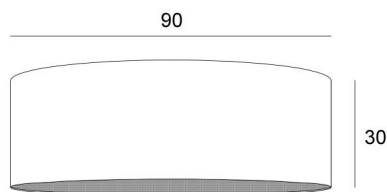

Lampshade KENTIKA 90 in Coton tourterelle (fabric from category 1)

Lampshade KENTIKA 90 is a round cylindrical lampshade of 90cm of diameter which brings elegance and a beautiful presence in your decoration

For a **KENTIKA 90 lampshade** you have the choice between two types of attachments (E27 or NOURRICE) depending on the choice of the suspension that is installed

This lampshade was designed to be placed in suspension but it can also be installed against the ceiling, under the condition of using our ceiling lamp **KENTIKA CEILING** and choosing the lampshade with the NOURRICE attachment

OVERALL SIZES

Ø90cm H30cm

TECHNICAL DATA

Under the category **SUSPENSIONS**, we offer you :

- with **one E27 fitting**, a choice between 11 suspensions
- with **one NOURRICE** (4 fittings E27), a choice between 8 suspensions.