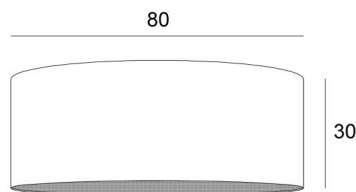

Lampshade KENTIKA 80 in Turda Blond (fabric from category 3)

Lampshade KENTIKA 80 is a round cylindrical lampshade of 80cm of diameter which brings elegance and a beautiful presence in your decoration

For a **KENTIKA 80 lampshade** you have the choice between two types of attachments (E27 or NOURRICE) depending on the choice of the suspension that is installed

This lampshade was designed to be placed in suspension but it can also be installed against the ceiling, under the condition of using our ceiling lamp **KENTIKA CEILING** and choosing the lampshade with the NOURRICE attachment

OVERALL SIZES

Ø80cm H30cm

TECHNICAL DATA

Under the category **SUSPENSIONS**, we offer you :

- with **one E27 fitting**, a choice between 11 suspensions
- with **one NOURRICE** (4 fittings E27), a choice between 8 suspensions.