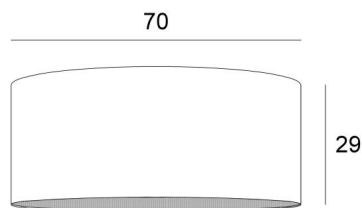

Lampshade KENTIKA 70 in Seta taupe (fabric from category 3)

**Lampshade KENTIKA 70** is a round cylindrical lampshade of 70cm of diameter which brings elegance and a beautiful presence in your decoration

For a **KENTIKA 70 lampshade** you have the choice between two types of attachments (E27 or NOURRICE) depending on the choice of the suspension that is installed

This lampshade was designed to be placed in suspension but it can also be installed against the ceiling, under the condition of using our ceiling lamp **KENTIKA CEILING** and choosing the lampshade with the NOURRICE attachment

#### OVERALL SIZES

Ø70cm H29cm