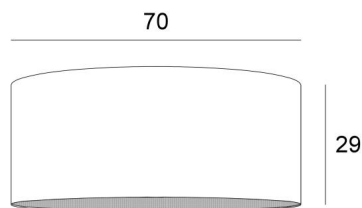

Lampshade KENTIKA 70 in Turda Châtain (fabric from category 3)

**Lampshade KENTIKA 70** is a round cylindrical lampshade of 70cm of diameter which brings elegance and a beautiful presence in your decoration

For a **KENTIKA 70 lampshade** you have the choice between two types of attachments (E27 or NOURRICE) depending on the choice of the suspension that is installed

This lampshade was designed to be placed in suspension but it can also be installed against the ceiling, under the condition of using our ceiling lamp **KENTIKA CEILING** and choosing the lampshade with the NOURRICE attachment

#### OVERALL SIZES

Ø70cm H29cm