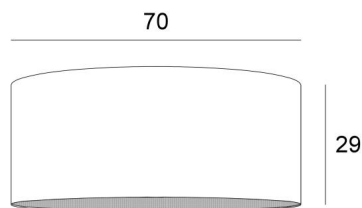

Lampshade KENTIKA 70 in Seta taupe (fabric from category 3)

Lampshade KENTIKA 70 is a round cylindrical lampshade of 70cm of diameter which brings elegance and a beautiful presence in your decoration

For a **KENTIKA 70 lampshade** you have the choice between two types of attachments (E27 or NOURRICE) depending on the choice of the suspension that is installed

This lampshade was designed to be placed in suspension but it can also be installed against the ceiling, under the condition of using our ceiling lamp **KENTIKA CEILING** and choosing the lampshade with the NOURRICE attachment

OVERALL SIZES

Ø70cm H29cm

TECHNICAL DATA

Under the category **SUSPENSIONS**, we offer you :

- with **one E27 fitting**, a choice between 11 suspensions
- with **one NOURRICE** (4 fittings E27), a choice between 8 suspensions.

The lampshade and the diffuser can easily be placed after the suspension has been mounted

LAMPSHADE : SIZES & CODE

Ø70 - 70 - 29cm (1x E27) (code 4570)

Ø70 - 70 - 29cm (*Nourrice* : 4x E27) (code 4571)

+ *integral diffuser*