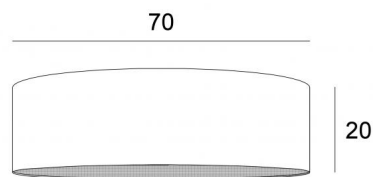

Lampshade KENTIKA 70 SHORT in Crémone (fabric from category 3)

Cylindrical round EXTRA FLAT lampshade Ø70cm, supplied with a light diffuser that completely seals the bottom.

Under the reference LAMPSHADE KENTIKA SHORT, they are 5 other sizes with a choice of more than 150 different fabrics and colours

#### OVERALL SIZES

Ø70cm H20cm

#### TECHNICAL DATA

This lampshade is designed to be placed exclusively with a NOURRICE (4 fittings E27) suspension.

We suggest 8 suspensions with NOURRICE adapted to this lampshade. See at the end of the category [SUSPENSIONS](#).