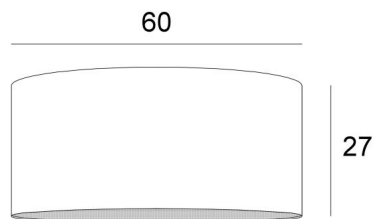

Lampshade KENTIKA 60

Lampshade KENTIKA 60 is a round cylindrical lampshade of 60cm of diameter which brings elegance and a beautiful presence in your decoration

For a **KENTIKA 60 lampshade** you have the choice between two types of attachments (E27 or NOURRICE) depending on the choice of the suspension that is installed

This lampshade was designed to be placed in suspension but it can also be installed against the ceiling, under the condition of using our ceiling lamp **KENTIKA CEILING** and choosing the lampshade with the NOURRICE attachment

OVERALL SIZES

Ø60cm H27cm

TECHNICAL DATA

Under the category **SUSPENSIONS**, we offer you :

- with **one E27 fitting**, a choice between 11 suspensions
- with **one NOURRICE** (4 fittings E27), a choice between 8 suspensions.

The lampshade and the diffuser can easily be placed after the suspension has been mounted

LAMPSHADE : SIZES & CODE

Ø60 - 60 - 27cm (1x E27) (code 4560)

Ø60 - 60 - 27cm (*Nourrice* : 4x E27) (code 4561)

+ *integral diffuser*