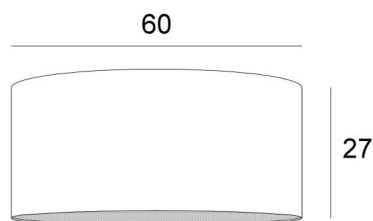

Lampshade KENTIKA 60 in Plissé naturel (fabric from category 4)

Lampshade KENTIKA 60 is a round cylindrical lampshade of 60cm of diameter which brings elegance and a beautiful presence in your decoration

For a **KENTIKA 60 lampshade** you have the choice between two types of attachments (E27 or NOURRICE) depending on the choice of the suspension that is installed

This lampshade was designed to be placed in suspension but it can also be installed against the ceiling, under the condition of using our ceiling lamp **KENTIKA CEILING** and choosing the lampshade with the NOURRICE attachment

OVERALL SIZES

Ø60cm H27cm

TECHNICAL DATA

Under the category **SUSPENSIONS**, we offer you :

- with **one E27 fitting**, a choice between 11 suspensions
- with **one NOURRICE** (4 fittings E27), a choice between 8 suspensions.

The lampshade and the diffuser can easily be placed after the suspension has been mounted

LAMPSHADE : SIZES & CODE

Ø60 - 60 - 27cm (1x E27) (code 4560)

Ø60 - 60 - 27cm (*Nourrice* : 4x E27) (code 4561)

+ *integral diffuser*