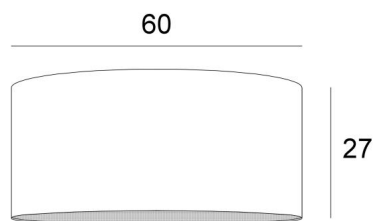

Lampshade KENTIKA 60 in Plissé naturel (fabric from category 4)

Lampshade KENTIKA 60 is a round cylindrical lampshade of 60cm of diameter which brings elegance and a beautiful presence in your decoration

For a **KENTIKA 60 lampshade** you have the choice between two types of attachments (E27 or NOURRICE) depending on the choice of the suspension that is installed

This lampshade was designed to be placed in suspension but it can also be installed against the ceiling, under the condition of using our ceiling lamp **KENTIKA CEILING** and choosing the lampshade with the NOURRICE attachment

OVERALL SIZES

Ø60cm H27cm

TECHNICAL DATA

Under the category **SUSPENSIONS**, we offer you :

- with **one E27 fitting**, a choice between 11 suspensions
- with **one NOURRICE** (4 fittings E27), a choice between 8 suspensions.

The lampshade and the diffuser can easily be placed after the suspension has been mounted

LAMPSHADE : SIZES & CODE

Ø60 - 60 - 27cm (1x E27) (code 4560)

Ø60 - 60 - 27cm (Nourrice : 4x E27) (code 4561)

+ integral diffuser