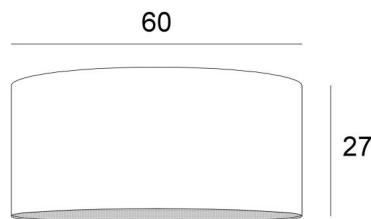

Lampshade KENTIKA 60

Lampshade KENTIKA 60 is a round cylindrical lampshade of 60cm of diameter which brings elegance and a beautiful presence in your decoration

For a **KENTIKA 60 lampshade** you have the choice between two types of attachments (E27 or NOURRICE) depending on the choice of the suspension that is installed

This lampshade was designed to be placed in suspension but it can also be installed against the ceiling, under the condition of using our ceiling lamp **KENTIKA CEILING** and choosing the lampshade with the NOURRICE attachment

OVERALL SIZES

Ø60cm H27cm

TECHNICAL DATA

Under the category **SUSPENSIONS**, we offer you :

- with **one E27 fitting**, a choice between 11 suspensions
- with **one NOURRICE** (4 fittings E27), a choice between 8 suspensions.

The lampshade and the diffuser can easily be placed after the suspension has been mounted

LAMPSHADE : SIZES & CODE

Ø60 - 60 - 27cm (1x E27) (code 4560)

Ø60 - 60 - 27cm (*Nourrice* : 4x E27) (code 4561)

+ *integral diffuser*