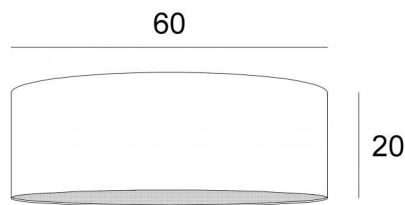

Lampshade KENTIKA 60 SHORT in Seta porphyre (fabric from category 3)

LAMPSHADE KENTIKA 60 SHORT

Cylindrical round EXTRA FLAT lampshade Ø60cm, supplied with a light diffuser that completely seals the bottom.

Under the reference LAMPSHADE KENTIKA SHORT, they are 5 other sizes with a choice of more than 150 different fabrics and colours

OVERALL SIZES

Ø60cm H20cm

TECHNICAL DATA

This lampshade is designed to be placed exclusively with a NOURRICE (4 fittings E27) suspension.

The lampshade and the diffuser can easily be placed after the suspension has been mounted

LAMPSHADE : SIZES & CODE

Ø60 - 60 - 20cm (Nourrice : 4x E27)

+ integral diffuser

Code: 4562 + fabric code

We offer more than 150 materials and colors