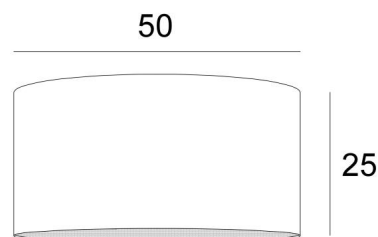

SHADE KENTIKA 50

**Lampshade KENTIKA 50** is a round cylindrical lampshade of 50cm of diameter which brings elegance and a beautiful presence in your decoration

For a **KENTIKA 50 lampshade** you have the choice between two types of attachments (E27 or NOURRICE) depending on the choice of the suspension that is installed

This lampshade was designed to be placed in suspension but it can also be installed against the ceiling, under the condition of using our ceiling lamp **KENTIKA CEILING** and choosing the lampshade with the NOURRICE attachment

#### OVERALL SIZES

Ø50cm H25cm