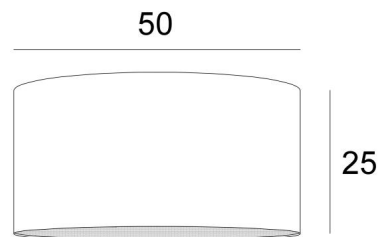

SHADE KENTIKA 50

**Lampshade KENTIKA 50** is a round cylindrical lampshade of 50cm of diameter which brings elegance and a beautiful presence in your decoration

For a **KENTIKA 50 lampshade** you have the choice between two types of attachments (E27 or NOURRICE) depending on the choice of the suspension that is installed

This lampshade was designed to be placed in suspension but it can also be installed against the ceiling, under the condition of using our ceiling lamp **KENTIKA CEILING** and choosing the lampshade with the NOURRICE attachment

#### OVERALL SIZES

Ø50cm H25cm

#### LAMPSHADE : SIZES & CODE

Ø50 - 50 - 25cm (1x E27) (code 4550)

Ø50 - 50 - 25cm (*Nourrice* : 4x E27) (code 4551)

+ *integral diffuser*

Code: 4550 + fabric code

Code: 4551 + fabric code

We propose more than 180 fabrics/materials/colors for lampshades