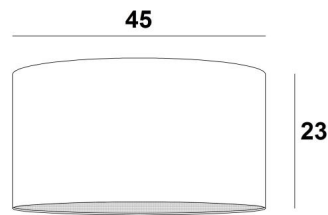

SHADE KENTIKA 45

**Lampshade KENTIKA 45** is a round cylindrical lampshade of 45cm of diameter which brings elegance and a beautiful presence in your decoration

For a **KENTIKA 45 lampshade** you have the choice between two types of attachments (E27 or NOURRICE) depending on the choice of the suspension that is installed

#### OVERALL SIZES

Ø45cm H23cm

#### LAMP SHADE : SIZES & CODE

Ø45 - 45 - 23cm (1x E27) (code 4545)

Ø45 - 45 - 23cm (*Nourrice* : 4x E27) (code 4546)

+ *integral diffuser*

Code: 4545 + fabric code

Code: 4546 + fabric code

We propose more than 180 fabrics/materials/colors for lampshades