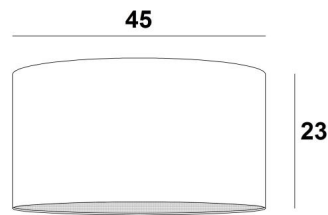

Lampshade KENTIKA 45 in Chinette ivoire (fabric from category 0)

**Lampshade KENTIKA 45** is a round cylindrical lampshade of 45cm of diameter which brings elegance and a beautiful presence in your decoration

#### OVERALL SIZES

Ø45cm H23cm

#### LAMPSHADE : SIZES & CODE

Ø45 - 45 - 23cm (1x E27) (code 4545)

Ø45 - 45 - 23cm (*Nourrice* : 4x E27) (code 4546)

+ *integral diffuser*

Code: 4545 + fabric code

Code: 4546 + fabric code

We propose more than 180 fabrics/materials/colors for lampshades