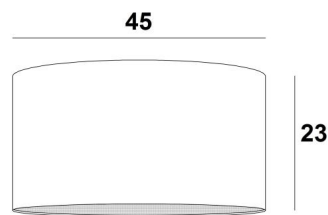

Lampshade KENTIKA 45 in Chinette ivoire (fabric from category 0)

Lampshade KENTIKA 45 is a round cylindrical lampshade of 45cm of diameter which brings elegance and a beautiful presence in your decoration

OVERALL SIZES

Ø45cm H23cm

TECHNICAL DATA

Under the category **SUSPENSIONS**, we offer you :

- with **one E27 fitting**, a choice between 11 suspensions
- with **one NOURRICE** (4 fittings E27), a choice between 8 suspensions.

The lampshade and the diffuser can easily be placed after the suspension has been mounted

LAMP SHADE : SIZES & CODE

Ø45 - 45 - 23cm (1x E27) (code 4545)

Ø45 - 45 - 23cm (*Nourrice* : 4x E27) (code 4546)

+ *integral diffuser*