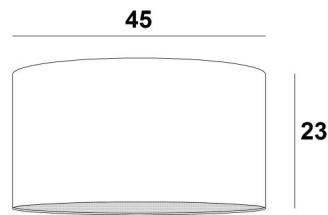

Lampshade KENTIKA 45 in Chinette ivoire (fabric from category 0)

Lampshade KENTIKA 45 is a round cylindrical lampshade of 45cm of diameter which brings elegance and a beautiful presence in your decoration

OVERALL SIZES

Ø45cm H23cm

TECHNICAL DATA

Under the category **SUSPENSIONS**, we offer you :

- with **one E27 fitting**, a choice between 11 suspensions
- with **one NOURRICE** (4 fittings E27), a choice between 8 suspensions.

The lampshade and the diffuser can easily be placed after the suspension has been mounted

LAMPSHADE : SIZES & CODE

Ø45 - 45 - 23cm (1x E27) (code 4545)

Ø45 - 45 - 23cm (*Nourrice* : 4x E27) (code 4546)

+ *integral diffuser*