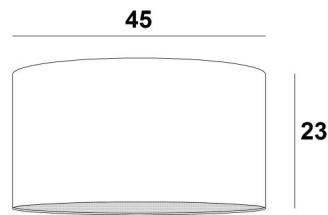

Lampshade KENTIKA 45 in Chinette ivoire (fabric from category 0)

Lampshade KENTIKA 45 is a round cylindrical lampshade of 45cm of diameter which brings elegance and a beautiful presence in your decoration

OVERALL SIZES

Ø45cm H23cm

TECHNICAL DATA

Under the category **SUSPENSIONS**, we offer you :

- with **one E27 fitting**, a choice between 11 suspensions
- with **one NOURRICE** (4 fittings E27), a choice between 8 suspensions.

The lampshade and the diffuser can easily be placed after the suspension has been mounted

LAMP SHADE : SIZES & CODE

Ø45 - 45 - 23cm (1x E27) (code 4545)

Ø45 - 45 - 23cm (*Nourrice* : 4x E27) (code 4546)

+ *integral diffuser*