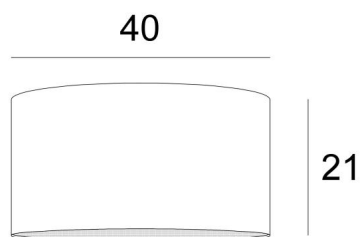

Lampshade KENTIKA 40 in Coton gris (fabric from category 1)

Lampshade KENTIKA 40 is a round cylindrical lampshade of 40cm diameter which brings elegance and a beautiful presence in your decoration

A **KENTIKA 40 lampshade** has an attachment to be placed only on an E27 fitting, so it is advisable to choose a suspension with E27 and its attachment ring

OVERALL SIZES

Ø40cm H21cm

TECHNICAL DATA

Under the category **SUSPENSIONS**, we offer you for this lampshade :

- with **one E27 fitting**, a choice between 11 suspensions.

The lampshade and the diffuser can easily be placed after the suspension has been mounted

LAMPSHADE : SIZES & CODE

Ø40 - 40 - 21cm (1xE27)

+ *integral diffuser*

Code: 4540 + fabric code

We propose more than 150 materials/colors for lampshades.