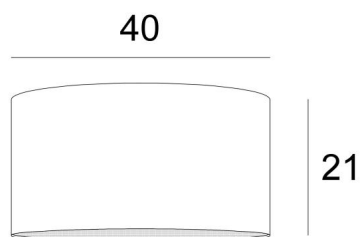

Lampshade KENTIKA 40 in Coton gris (fabric from category 1)

**Lampshade KENTIKA 40** is a round cylindrical lampshade of 40cm diameter which brings elegance and a beautiful presence in your decoration

A **KENTIKA 40 lampshade** has an attachment to be placed only on an E27 fitting, so it is advisable to choose a suspension with E27 and its attachment ring

#### OVERALL SIZES

Ø40cm H21cm

#### LAMPSHADE : SIZES & CODE

Ø40 - 40 - 21cm (1xE27)

+ *integral diffuser*

Code: 4540 + fabric code

We propose more than 180 fabrics/materials/colors for lampshades