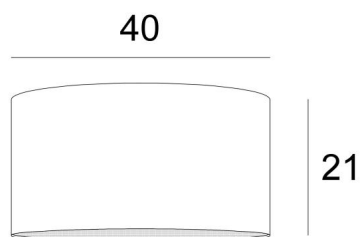

Lampshade KENTIKA 40 in Coton gris (fabric from category 1)

Lampshade KENTIKA 40 is a round cylindrical lampshade of 40cm diameter which brings elegance and a beautiful presence in your decoration

A **KENTIKA 40 lampshade** has an attachment to be placed only on an E27 fitting, so it is advisable to choose a suspension with E27 and its attachment ring

OVERALL SIZES

Ø40cm H21cm

TECHNICAL DATA

Under the category **SUSPENSIONS**, we offer you for this lampshade :

- with **one E27 fitting**, a choice between 11 suspensions.

The lampshade and the diffuser can easily be placed after the suspension has been mounted

LAMP SHADE : SIZES & CODE

Ø40 - 40 - 21cm (1xE27)

+ *integral diffuser*

Code: 4540 + fabric code

We propose more than 180 fabrics/materials/colors for lampshades