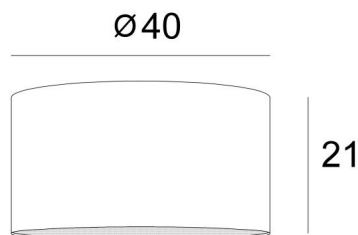

Lampshade KENTIKA 40 in Coton gris (fabric from category 1)

Lampshade KENTIKA 40 is a round cylindrical lampshade of 40cm diameter which brings elegance and a beautiful presence in your decoration

A **KENTIKA 40 lampshade** has an attachment to be placed only on an E27 fitting, so it is advisable to choose a suspension with E27 and its attachment ring

OVERALL SIZES

Ø40cm H21cm

TECHNICAL DATA

Under the category **SUSPENSIONS**, we offer you for this lampshade :

- with **one E27 fitting**, a choice between 11 suspensions.

The lampshade and the diffuser can easily be placed after the suspension has been mounted

LAMP SHADE : SIZES & CODE

Ø40 - 40 - 21cm (1xE27)

+ *integral diffuser*

Code: 4540 + fabric code

We propose more than 180 fabrics/materials/colors for lampshades