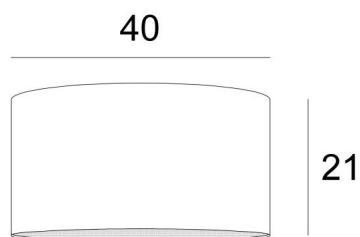

Lampshade KENTIKA 40 in Coton gris (fabric from category 1)

Lampshade KENTIKA 40 is a round cylindrical lampshade of 40cm diameter which brings elegance and a beautiful presence in your decoration

A **KENTIKA 40 lampshade** has an attachment to be placed only on an E27 fitting, so it is advisable to choose a suspension with E27 and its attachment ring

OVERALL SIZES

Ø40cm H21cm

TECHNICAL DATA

Under the category **SUSPENSIONS**, we offer you for this lampshade :

- with **one E27 fitting**, a choice between 11 suspensions.

The lampshade and the diffuser can easily be placed after the suspension has been mounted

LAMPSHADE : SIZES & CODE

Ø40 - 40 - 21cm (1xE27)

+ *integral diffuser*

Code: 4540 + fabric code

We propose more than 180 fabrics/materials/colors for lampshades