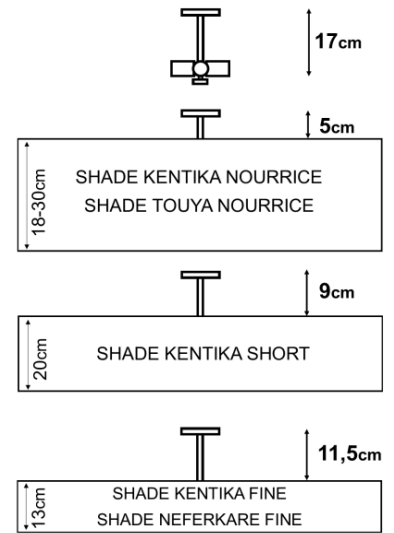

KENTIKA NOURRICE

KENTIKA NOURRICE in brushed nickel

KENTIKA NOURRICE is a ceiling light, designed to hang many lampshades, with a special attachment, for placement on a *NOURRICE*. See drawing above. The lampshade is attached to the ceiling light by means of a large clamping screw

KENTIKA NOURRICE is equipped with a *NOURRICE* with four horizontally placed bulbs, allowing the choice of lampshades with little height, facilitating the maintenance of the bulbs and increasing and distributing the brightness in the lampshade

OVERALL SIZES

H17cm Ø14,5cm

BASE

Ø10 x 1,9cm

TECHNICAL DATA

Four E27 fittings mounted on a *NOURRICE*

A screw (Ø35mm) to fix the lampshade to the bottom of the *NOURRICE*

Dimmable suspension