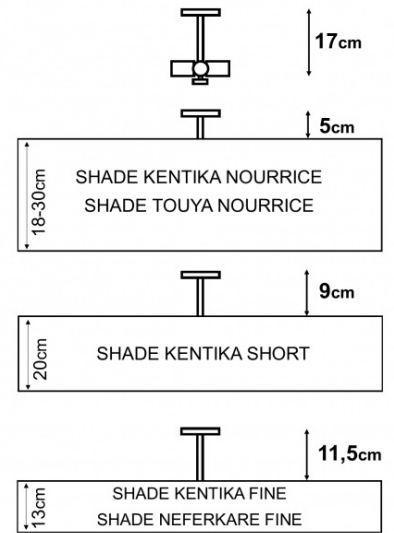

KENTIKA NOURRICE

KENTIKA NOURRICE in brushed nickel

KENTIKA NOURRICE is a ceiling light, designed to hang many lampshades, with a special attachment, for placement on a *NOURRICE*. See drawing above. The lampshade is attached to the ceiling light by means of a large clamping screw

KENTIKA NOURRICE is equipped with a *NOURRICE* with four horizontally placed bulbs, allowing the choice of lampshades with little height, facilitating the maintenance of the bulbs and increasing and distributing the brightness in the lampshade

OVERALL SIZES

H17cm Ø14,5cm

BASE

Ø10 x 1,9cm

TECHNICAL DATA

Four E27 fittings mounted on a *NOURRICE*

A screw (Ø35mm) to fix the lampshade to the bottom of the *NOURRICE*

Dimmable suspension