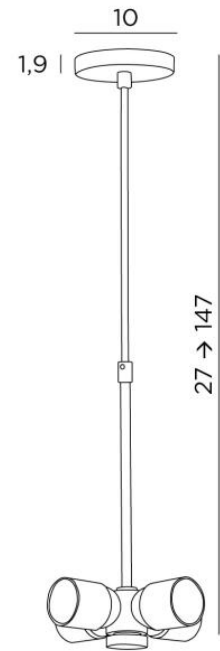

## SUSPENSION o TUBES NOURRICE

SUSPENSION o TUBES NOURRICE in brushed bronze

To place a lampshade on the ceiling or to suspend it, we offer a wide range of ceiling lights or suspensions

**SUSPENSION o TUBES NOURRICE** is a suspension where the lampshade is fixed to a NOURRICE (four E27 fittings) by a clamping screw. A set of telescopic tubes, adjustable at the time of installation, connect the NOURRICE to the round ceiling base

### OVERALL SIZES

Ø10cm H27→147cm

### BASE

Ø10 x 1,9cm

### TECHNICAL DATA

Four E27 fittings mounted on a "NOURRICE"

A screw (Ø35mm) to fix the lampshade to the bottom of the "NOURRICE"

Dimmable suspension

Suspension adjustable in height during installation

On request : one or both longer sliding tubes