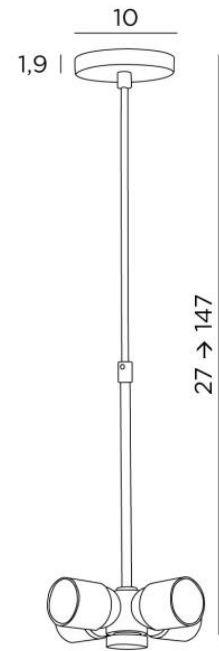

SUSPENSION o TUBES NOURRICE

SUSPENSION o TUBES NOURRICE in brushed bronze

To place a lampshade on the ceiling or to suspend it, we offer a wide range of ceiling lights or suspensions

SUSPENSION o TUBES NOURRICE is a suspension where the lampshade is fixed to a NOURRICE (four E27 fittings) by a clamping screw. A set of telescopic tubes, adjustable at the time of installation, connect the NOURRICE to the round ceiling base

Lampshades are provided for this suspension. They are made with a special attachment for placement on the NOURRICE. See our range of [LAMP SHADES TO HANG](#)

OVERALL SIZES

Ø10cm H27→147cm

BASE

Ø10 x 1,9cm

TECHNICAL DATA

Four E27 fittings mounted on a "NOURRICE"

A screw (Ø35mm) to fix the lampshade to the bottom of the "NOURRICE"

Dimmable suspension

Suspension adjustable in height during installation

On request : one or both longer sliding tubes

On request : another base

A fixing plate for the ceiling base ([plan in PDF](#))

AVAILABLE METAL FINISHES AND CODES

29 - Brushed bronze - 4076 029

33 - Brushed nickel - 4076 033