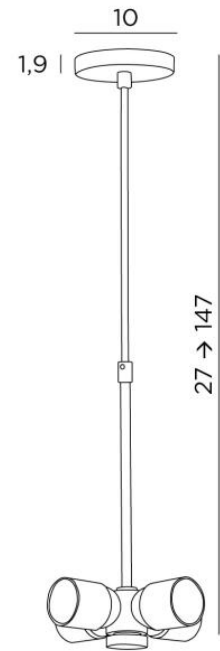

SUSPENSION o TUBES NOURRICE

SUSPENSION o TUBES NOURRICE in brushed bronze

To place a lampshade on the ceiling or to suspend it, we offer a wide range of ceiling lights or suspensions

SUSPENSION o TUBES NOURRICE is a suspension where the lampshade is fixed to a NOURRICE (four E27 fittings) by a clamping screw. A set of telescopic tubes, adjustable at the time of installation, connect the NOURRICE to the round ceiling base

Lampshades are provided for this suspension. They are made with a special attachment for placement on the NOURRICE. See our range of [LAMP SHADES TO HANG](#)

OVERALL SIZES

Ø10cm H27→147cm

BASE

Ø10 x 1,9cm

TECHNICAL DATA

Four E27 fittings mounted on a "NOURRICE"

A screw (Ø35mm) to fix the lampshade to the bottom of the "NOURRICE"

Dimmable suspension

Suspension adjustable in height during installation

On request : one or both longer sliding tubes