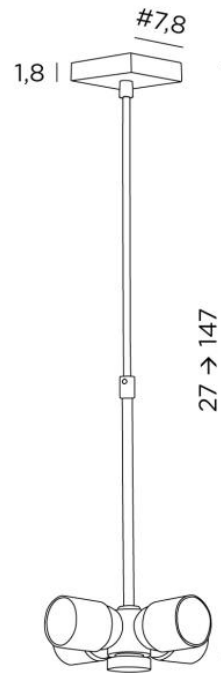

SUSPENSION # TUBES NOURRICE

SUSPENSION # TUBES NOURRICE in brushed bronze

To place a lampshade on the ceiling or to suspend it, we offer a wide range of ceiling lights or suspensions

SUSPENSION # TUBES NOURRICE is a suspension where the lampshade is fixed to a NOURRICE (four E27 fittings) by a clamping screw. A set of telescopic tubes, adjustable at the time of installation, connect the NOURRICE to the square ceiling base

Lampshades are provided for this suspension. They are made with a special attachment for placement on the NOURRICE. See our range of [LAMP SHADES TO HANG](#)

OVERALL SIZES

#7,8cm H27→147cm

BASE

#7,8 x 1,8cm

TECHNICAL DATA

Four E27 fittings mounted on a "NOURRICE"

A screw (Ø35mm) to fix the lampshade to the bottom of the "NOURRICE"

Dimmable suspension

Suspension adjustable in height during installation

On request : one or both longer sliding tubes

On request : another base

A fixing plate for the ceiling base ([plan in PDF](#))

AVAILABLE METAL FINISHES AND CODES

29 - Brushed bronze - 4061 029

33 - Brushed nickel - 4061 033