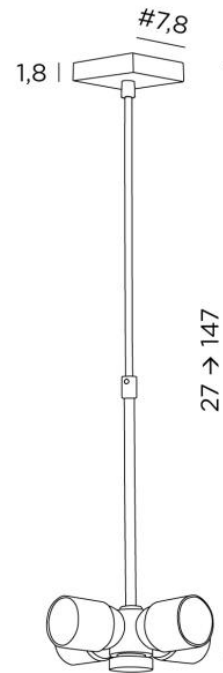

SUSPENSION # TUBES NOURRICE

SUSPENSION # TUBES NOURRICE in brushed bronze

To place a lampshade on the ceiling or to suspend it, we offer a wide range of ceiling lights or suspensions

SUSPENSION # TUBES NOURRICE is a suspension where the lampshade is fixed to a NOURRICE (four E27 fittings) by a clamping screw. A set of telescopic tubes, adjustable at the time of installation, connect the NOURRICE to the square ceiling base

Lampshades are provided for this suspension. They are made with a special attachment for placement on the NOURRICE. See our range of [LAMP SHADES TO HANG](#)

OVERALL SIZES

#7,8cm H27→147cm

BASE

#7,8 x 1,8cm

TECHNICAL DATA

Four E27 fittings mounted on a "NOURRICE"

A screw (Ø35mm) to fix the lampshade to the bottom of the "NOURRICE"

Dimmable suspension

Suspension adjustable in height during installation

On request : one or both longer sliding tubes

On request : another base

A fixing plate for the ceiling base ([plan in PDF](#))

AVAILABLE METAL FINISHES AND CODES

29 - Brushed bronze - 4061 029

33 - Brushed nickel - 4061 033