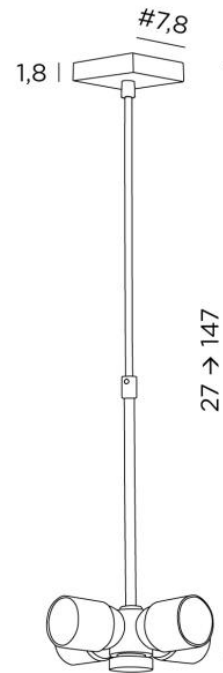

## SUSPENSION # TUBES NOURRICE

SUSPENSION # TUBES NOURRICE in brushed bronze

To place a lampshade on the ceiling or to suspend it, we offer a wide range of ceiling lights or suspensions

**SUSPENSION # TUBES NOURRICE** is a suspension where the lampshade is fixed to a NOURRICE (four E27 fittings) by a clamping screw. A set of telescopic tubes, adjustable at the time of installation, connect the NOURRICE to the square ceiling base

### OVERALL SIZES

#7,8cm H27→147cm

### BASE

#7,8 x 1,8cm

### TECHNICAL DATA

Four E27 fittings mounted on a "NOURRICE"

A screw (Ø35mm) to fix the lampshade to the bottom of the "NOURRICE"

Dimmable suspension

Suspension adjustable in height during installation

On request : one or both longer sliding tubes