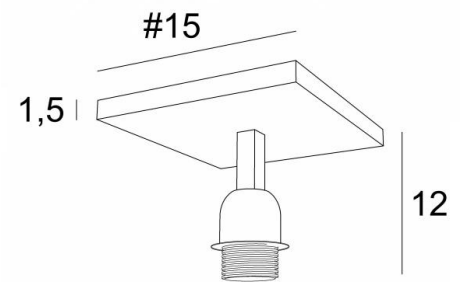

GOURNA

GOURNA in brushed bronze without lampshade

GOURNA is a ceiling light designed to fit any lampshade with an E27 fitting, whether it is square, rectangular, oval or round

This ceiling light, with a large square base, is not adjustable in height, its sleeve is fixed

OVERALL SIZES

#15cm H12cm

BASE

#15 x 1,5cm

TECHNICAL DATA

A metal E27 fitting with ring

Dimmable suspension

This suspension is not in height adjustable