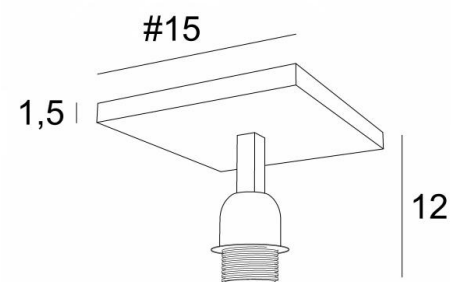

## GOURNA

GOURNA in brushed bronze without lampshade

**GOURNA** is a ceiling light designed to fit any lampshade with an E27 fitting, whether it is square, rectangular, oval or round

This ceiling light, with a large square base, is not adjustable in height, its sleeve is fixed

### OVERALL SIZES

#15cm H12cm

### BASE

#15 x 1,5cm

### TECHNICAL DATA

A metal E27 fitting with ring

Dimmable suspension

This suspension is not in height adjustable

A fixing plate for the ceiling base ([plan in PDF](#))