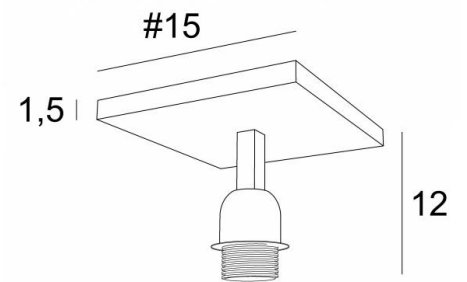

GOURNA

GOURNA in brushed bronze without lampshade

GOURNA is a ceiling light designed to fit any lampshade with an E27 fitting, whether it is square, rectangular, oval or round

This ceiling light, with a large square base, is not adjustable in height, its sleeve is fixed

OVERALL SIZES

#15cm H12cm

BASE

#15 x 1,5cm

TECHNICAL DATA

A metal E27 fitting with ring

Dimmable suspension

This suspension is not in height adjustable