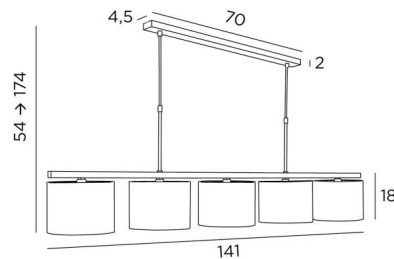

TEFNOUT 5 in brushed bronze with lampshades in Coton Groseille (fabric from category 1)