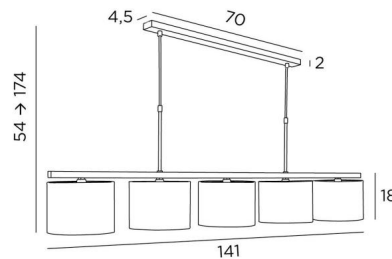

TEFNOUT 5 in brushed bronze with lampshades in Coton Groseille (fabric from category 1)