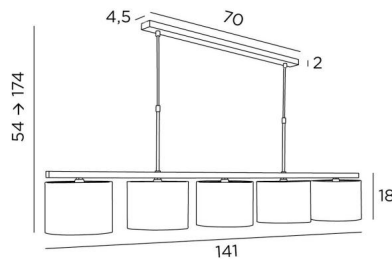

TEFNOUT 5 in brushed bronze with lampshades in Coton Grosseille (fabric from category 1)