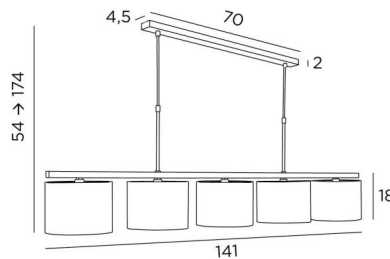

TEFNOUT 5 in brushed bronze with lampshades in Coton Groseille (fabric from category 1)