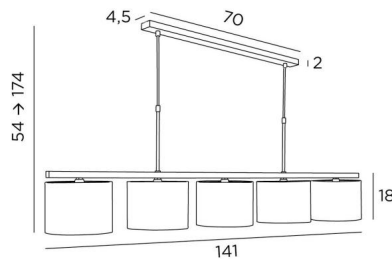

TEFNOUT 5 in brushed bronze with lampshades in Coton Groseille (fabric from category 1)