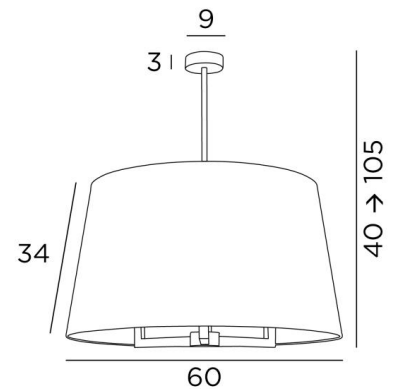

TOURAH 3 LARGE ø60

TOURAH 3 LARGE in brushed bronze with round lampshade Ø60cm in Plissé Cousu Main

TOURAH 3 LARGE ø60 is a magnificent suspension light with a round conical lampshade of 60cm in diameter

The suspension is adjustable in height, dimmable and can be placed above a table, in a hall, in a living room or in a bedroom. He is available in different sizes and with different lampshades

OVERALL SIZES

H40→105cm Ø60cm

BASE : Ø9 x 3cm

TECHNICAL DATA

Three E27 fittings

Dimmable suspension

Suspension adjustable in height during the installation

On request : a longer suspension tube

On request, the suspension can be supplied with hook and pavillon to replace an old luster