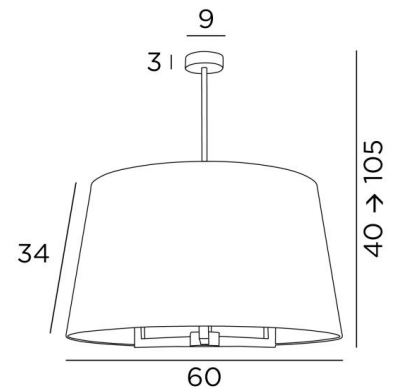

TOURAH 3 LARGE ø60

TOURAH 3 LARGE in brushed bronze with round lampshade Ø60cm in Plissé Cousu Main

TOURAH 3 LARGE ø60 is a magnificent suspension light with a round conical lampshade of 60cm in diameter

The suspension is adjustable in height, dimmable and can be placed above a table, in a hall, in a living room or in a bedroom. He is available in different sizes and with different lampshades

OVERALL SIZES

H40→105cm Ø60cm

BASE

Ø9 x 3cm

TECHNICAL DATA

Three E27 fittings

Dimmable suspension

Suspension adjustable in height during the installation

On request : a longer suspension tube

29 - Brushed bronze - 4187 029

LAMPSHADE : SIZES & CODE

Ø50 - 60 - 34cm

Code: 4187 + fabric code

We propose more than 150 materials/colors for lampshades.

LIGHTING COLLECTION