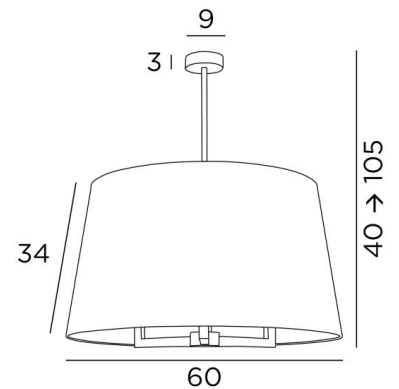

## TOURAH 3 LARGE ø60

TOURAH 3 LARGE in brushed bronze with round lampshade Ø60cm in Plissé Cousu Main

**TOURAH 3 LARGE ø60** is a magnificent suspension light with a round conical lampshade of 60cm in diameter

### OVERALL SIZES

H40→105cm Ø60cm

**BASE** : Ø9 x 3cm

### LAMPSHADE : SIZES & CODE

Ø50 - 60 - 34cm

Code: 4187 + fabric code

We propose more than 180 fabrics/materials/colors for lampshades