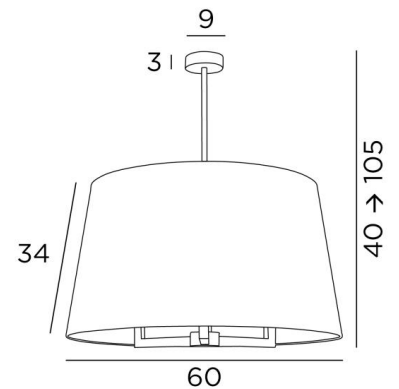

## TOURAH 3 LARGE o60

TOURAH 3 LARGE in brushed bronze with round lampshade Ø60cm in Plissé Cousu Main

**TOURAH 3 LARGE o60** is a magnificent suspension light with a round conical lampshade of 60cm in diameter

### OVERALL SIZES

H40→105cm Ø60cm

**BASE** : Ø9 x 3cm

### LAMPSHADE : SIZES & CODE

Ø50 - 60 - 34cm

Code: 4187 + fabric code

We propose more than 180 fabrics/materials/colors for lampshades

**LIGHTING COLLECTION**