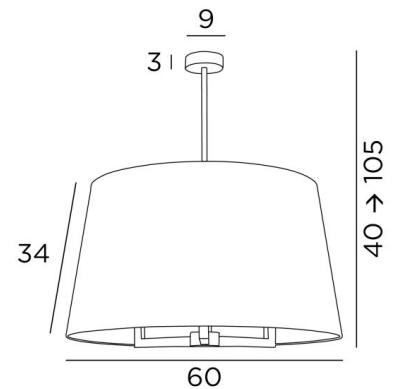

## TOURAH 3 LARGE o60

TOURAH 3 LARGE in brushed bronze with round lampshade Ø60cm in Plissé Cousu Main

**TOURAH 3 LARGE o60** is a magnificent suspension light with a round conical lampshade of 60cm in diameter

### OVERALL SIZES

H40→105cm Ø60cm

**BASE** : Ø9 x 3cm

### LAMPSHADE : SIZES & CODE

Ø50 - 60 - 34cm

Code: 4187 + fabric code

We propose more than 180 fabrics/materials/colors for lampshades

**LIGHTING COLLECTION**