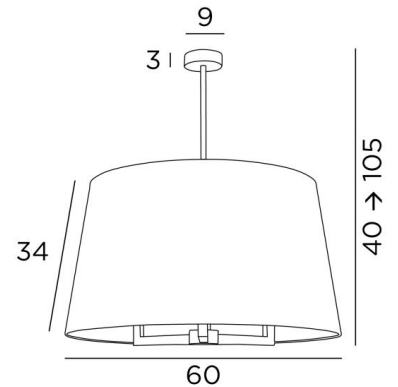

TOURAH 3 LARGE o60

TOURAH 3 LARGE in brushed bronze with round lampshade Ø60cm in Plissé Cousu Main

TOURAH 3 LARGE o60 is a magnificent suspension light with a round conical lampshade of 60cm in diameter

H40→105cm Ø60cm

BASE : Ø9 x 3cm

TECHNICAL DATA

Three E27 fittings

Dimmable suspension

Suspension adjustable in height during the installation

On request : a longer suspension tube

On request, the suspension can be supplied with hook and pavillon to replace an old luster