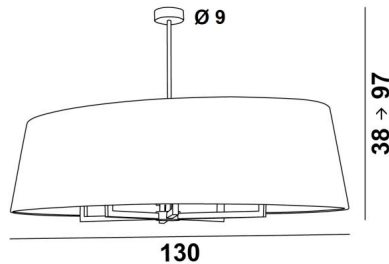

## TOURAH 6 OVALE 130

TOURAH 6 OVALE in brushed bronze with oval lampshade L130cm in Plissé Or (fabric from category 4)

**TOURAH 6 OVALE 130** is a magnificent and sumptuous suspension light with a oval conical lampshade of 130cm in length

### OVERALL SIZES

H38→97cm L130 x 65cm

### BASE

Ø9 x 3cm