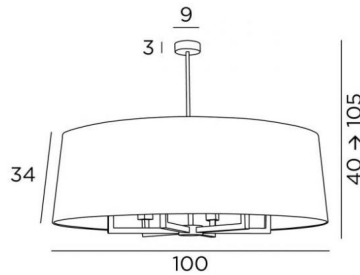

## TOURAH 6 LARGE ø100

TOURAH 6 LARGE in brushed bronze with lampshade in Ø100cm in Plissé Cousu Main

**TOURAH 6 LARGE ø100** is a magnificent and sumptuous suspension light with a round conical lampshade of 100cm in diameter. Imposing in its presence and superb in its contemporary design, the **TOURAH** suspension is a must-have in the **Lighting Collection**. The robust arms made of a square profile give it a modern and timeless design

### OVERALL SIZES

H40→105cm Ø100cm

**BASE :** Ø9 x 3cm