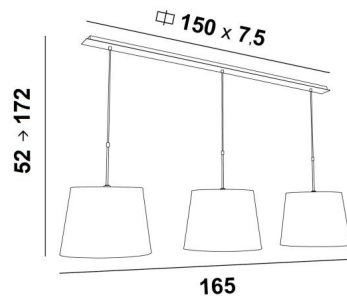

## MEREROUKA 3 o40

Three round lampshades MEREROUKA o40 in Trento Jute (fabric from category 3)

**MEREROUKA 3 o40** is a beautiful suspension with three round conical lampshades

A long suspension lamp with a beautiful and imposing ceiling base consisting of a large box and a long, wide decorative plate. This base gives you a lot of freedom to place the luminaire on the electrical connection and in the middle of your table

### OVERALL SIZES

H52cm→172cm L165 x 40cm

**BASE :** Plate 150 x 7,5cm Box 146 x 6 x 2,2cm

### TECHNICAL DATA

Three metal E27 fittings with ring

Dimmable suspension

Distance between fittings : 62,5cm

Suspension adjustable in height during the installation

On request : longer suspension tubes

A fixing plate for the ceiling base ([plan in PDF](#))

### LAMPSHADE : SIZES & CODE

Ø32 - 40 - 30cm (x3)

Code: 4158 + fabric code

We propose more than 150 materials/colors for lampshades.

**LIGHTING COLLECTION**