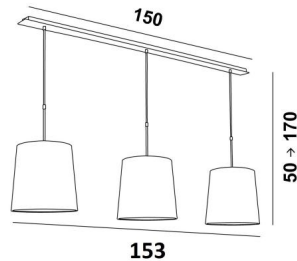

## MEREROUKA 3 o28

MEREROUKA 3 in brushed bronze with three round lampshades in Stone Diorite (fabric from category 4)

**MEREROUKA 3 o28** is a beautiful suspension with three round conical lampshades

A long suspension lamp with a beautiful and imposing ceiling base consisting of a large box and a long, wide decorative plate. This base gives you a lot of freedom to place the luminaire on the electrical connection and in the middle of your table

Easy to install, this suspension lamp can be placed above a rectangular table or desk

Also available in a smaller size with two identical lampshades

### OVERALL SIZES

H50cm→170cm L153 x 28cm

**BASE :** Plate 150 x 7,5cm Box 146 x 6 x 2,2cm

### LAMPSHADE : SIZES & CODE

Ø23 - 28 - 28cm (x3)

Code: 4157 + fabric code

We propose more than 150 materials/colors for lampshades.