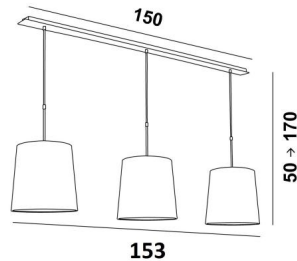

## MEREROUKA 3 o28

MEREROUKA 3 in brushed bronze with three round lampshades in Stone Diorite (fabric from category 4)

**MEREROUKA 3 o28** is a beautiful suspension with three round conical lampshades

A long suspension lamp with a beautiful and imposing ceiling base consisting of a large box and a long, wide decorative plate. This base gives you a lot of freedom to place the luminaire on the electrical connection and in the middle of your table

Easy to install, this suspension lamp can be placed above a rectangular table or desk

Also available in a smaller size with two identical lampshades

### OVERALL SIZES

H50cm→170cm L153 x 28cm

**BASE :** Plate 150 x 7,5cm Box 146 x 6 x 2,2cm

### LAMPSHADE : SIZES & CODE

Ø23 - 28 - 28cm (x3)

Code: 4157 + fabric code

We propose more than 150 materials/colors for lampshades.

**LIGHTING COLLECTION**