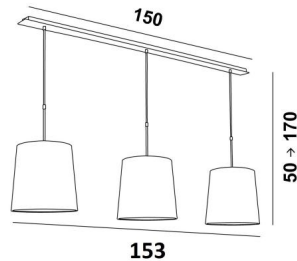

## MEREROUKA 3 o28

MEREROUKA 3 in brushed bronze with three round lampshades in Stone Diorite (fabric from category 4)

**MEREROUKA 3 o28** is a beautiful suspension with three round conical lampshades

A long suspension lamp with a beautiful and imposing ceiling base consisting of a large box and a long, wide decorative plate. This base gives you a lot of freedom to place the luminaire on the electrical connection and in the middle of your table

Easy to install, this suspension lamp can be placed above a rectangular table or desk

Also available in a smaller size with two identical lampshades

### OVERALL SIZES

H50cm→170cm L153 x 28cm

**BASE :** Plate 150 x 7,5cm Box 146 x 6 x 2,2cm

### LAMPSHADE : SIZES & CODE

Ø23 - 28 - 28cm (x3)

Code: 4157 + fabric code

We propose more than 180 fabrics/materials/colors for lampshades

**LIGHTING COLLECTION**