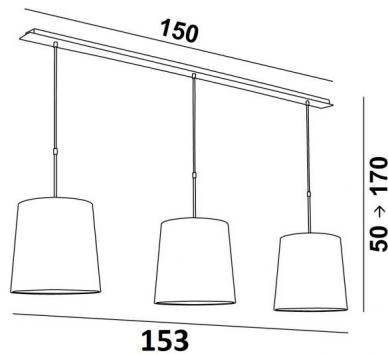

MEREROUKA 3 o28

MEREROUKA 3 in brushed bronze with lampshades in Chinette ivoire (fabric from category 0)

Suspension with three round conical lampshades. Also available with 2 lampshades. Adjustable in height when mounting. To be placed above a table or desk

OVERALL SIZES

H50cm→170cm L153 x 28cm

BASE

Plate : 150 x 7,5cm

Box : 146 x 6 x 2,2cm

TECHNICAL DATA

Three metal E27 fittings with ring

Dimmable suspension

Distance between fittings : 62,5cm

Suspension adjustable in height during the installation

On request : longer suspension tubes

A fixing plate for the ceiling base (plan in PDF)

AVAILABLE METAL FINISHES AND CODES

29 - Brushed bronze - 4155 029

33 - Brushed nickel - 4155 033

LAMPSHADE : SIZES & CODE

Ø23 - 28 - 28cm (x3)

Code: 4157 + fabric code

We offer more than 150 materials and colors

LIGHTING COLLECTION