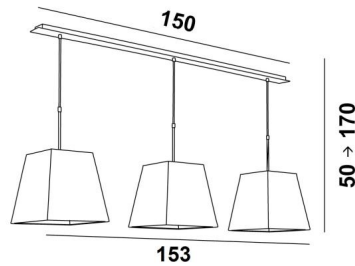

## MEREROUKA 3 #

MEREROUKA 3 in brushed bronze with three square lampshades in Trento Jute (fabric from category 3)

**MEREROUKA 3 #** is a beautiful suspension with three square lampshades

A long suspension lamp with a beautiful and imposing ceiling base consisting of a large box and a long, wide decorative plate. This base gives you a lot of freedom to place the luminaire on the electrical connection and in the middle of your table

Easy to install, this suspension lamp can be placed above a rectangular table or desk

Also available in a smaller size with two identical lampshades

### OVERALL SIZES

H50cm→170cm L153x28cm

**BASE :** Plate 150x7,5cm Box 146x6x2,2cm

### TECHNICAL DATA

Three metal E27 fittings with ring. Dimmable suspension

Distance between fittings : 62,5cm

Suspension adjustable in height during the installation. On request : longer suspension tubes