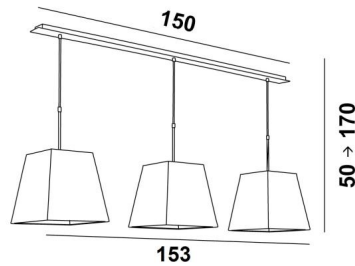

MEREROUKA 3

MEREROUKA 3 in brushed bronze with three square lampshades in Trento Jute (fabric from category 3)

MEREROUKA 3 # is a beautiful suspension with three square lampshades

A long suspension lamp with a beautiful and imposing ceiling base consisting of a large box and a long, wide decorative plate. This base gives you a lot of freedom to place the luminaire on the electrical connection and in the middle of your table

Easy to install, this suspension lamp can be placed above a rectangular table or desk

Also available in a smaller size with two identical lampshades

OVERALL SIZES

H50cm→170cm - L153x28cm

BASE : Plate 150x7,5cm - Box 146x6x2,2cm

TECHNICAL DATA

Three metal E27 fittings with ring

Dimmable suspension

Distance between fittings : 62,5cm

Suspension adjustable in height during the installation

On request : longer suspension tubes

A fixing plate for the ceiling base ([plan in PDF](#))