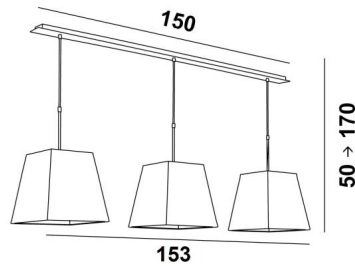

MEREROUKA 3

MEREROUKA 3 in brushed bronze with three square lampshades in Trento Jute (fabric from category 3)

MEREROUKA 3 # is a beautiful suspension with three square lampshades

A long suspension lamp with a beautiful and imposing ceiling base consisting of a large box and a long, wide decorative plate. This base gives you a lot of freedom to place the luminaire on the electrical connection and in the middle of your table

Easy to install, this suspension lamp can be placed above a rectangular table or desk

Also available in a smaller size with two identical lampshades

OVERALL SIZES

H50cm→170cm L153x28cm

BASE : Plate 150x7,5cm Box 146x6x2,2cm

TECHNICAL DATA

Three metal E27 fittings with ring. Dimmable suspension

Distance between fittings : 62,5cm

Suspension adjustable in height during the installation. On request : longer suspension tubes

A fixing plate for the ceiling base ([plan in PDF](#))