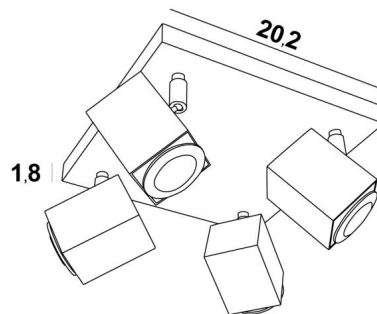

MAJORIS SQUARE

MAJORIS SQUARE in structured white. Metal finish code: 01

MAJORIS SQUARE is a ceiling light with four spots on a square base

This ceiling light is discreet, easy to install and a must for adding more light to your home. To increase its efficiency, there are GU10 bulbs on the market with very high power and dimmable

Traditionally handcrafted by expert craftsmen in brass work, this luminaire is offered in many finishes, all remarkable

OVERALL SIZES

#20,2cm H10,5→12,5cm

BASE : #20,2 x 1,8cm

TECHNICAL DATA

Four spotlights mounted on 360° adjustable joints

Spotlight dimensions : #5cm L6,9cm

Four GU10 fittings

No driver, this luminaire works directly on 230V

Dimmable ceiling light

A fixing plate for the ceiling base ([plan in PDF](#))

AVAILABLE METAL FINISHES AND CODES