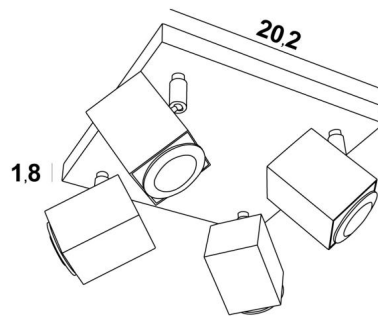

MAJORIS SQUARE

MAJORIS SQUARE in structured white. Metal finish code: 01

MAJORIS SQUARE is a ceiling light with four spots on a square base

This ceiling light is discreet, easy to install and a must for adding more light to your home. To increase its efficiency, there are GU10 bulbs on the market with very high power and dimmable

Traditionally handcrafted by expert craftsmen in brass work, this luminaire is offered in many finishes, all remarkable

OVERALL SIZES

#20,2cm H10,5→12,5cm

BASE : #20,2 x 1,8cm

TECHNICAL DATA

Four spotlights mounted on 360° adjustable joints

Spotlight dimensions : #5cm L6,9cm

Four GU10 fittings

No driver, this luminaire works directly on 230V

Dimmable ceiling light

A fixing plate for the ceiling base ([plan in PDF](#))

AVAILABLE METAL FINISHES AND CODES