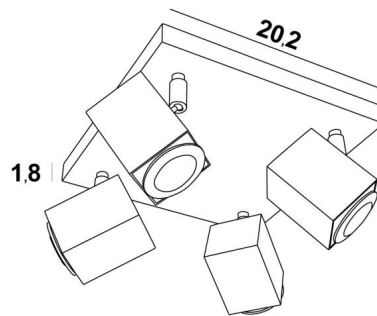

MAJORIS SQUARE in structured white. Metal finish code: 01

MAJORIS SQUARE

MAJORIS SQUARE is a ceiling light with four spots on a square base

This ceiling light is discreet, easy to install and a must for adding more light to your home. To increase its efficiency, there are GU10 bulbs on the market with very high power and dimmable

Traditionally handcrafted by expert craftsmen in brass work, this luminaire is offered in many finishes, all remarkable

OVERALL SIZES

#20,2cm H10,5→12,5cm

BASE : #20,2 x 1,8cm

TECHNICAL DATA

Four spotlights mounted on 360° adjustable joints

Spotlight dimensions : #5cm L6,9cm

Four GU10 fittings

No driver, this luminaire works directly on 230V

Dimmable ceiling light

A fixing plate for the ceiling base ([plan in PDF](#))

AVAILABLE METAL FINISHES AND CODES