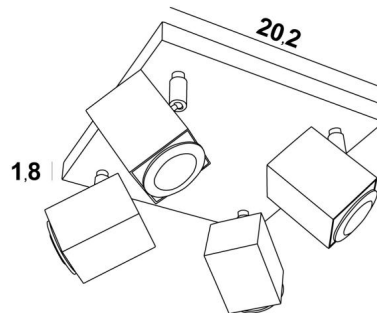

MAJORIS SQUARE in structured white

MAJORIS SQUARE

MAJORIS SQUARE is a ceiling light with four spots on a square base

This ceiling light is discreet, easy to install and a must for adding more light to your home. To increase its efficiency, there are GU10 bulbs on the market with very high power and dimmable

Traditionally handcrafted by expert craftsmen in brass work, this luminaire is offered in many finishes, all remarkable

OVERALL SIZES

#20,2cm H10,5→12,5cm

BASE : #20,2 x 1,8cm

TECHNICAL DATA

Four spotlights mounted on 360° adjustable joints

Spotlight dimensions : #5cm L6,9cm

Four GU10 fittings

No driver, this luminaire works directly on 230V

Dimmable ceiling light

A fixing plate for the ceiling base ([plan in PDF](#))

AVAILABLE METAL FINISHES AND CODES