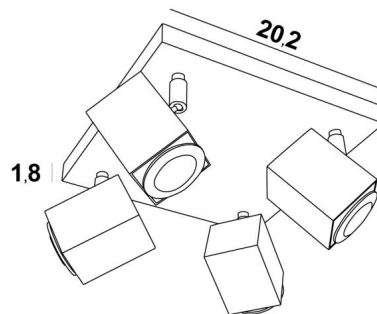

MAJORIS SQUARE

MAJORIS SQUARE in structured white. Metal finish code: 01

MAJORIS SQUARE is a ceiling light with four spots on a square base

This ceiling light is discreet, easy to install and a must for adding more light to your home. To increase its efficiency, there are GU10 bulbs on the market with very high power and dimmable

Traditionally handcrafted by expert craftsmen in brass work, this luminaire is offered in many finishes, all remarkable

OVERALL SIZES

#20,2cm H10,5→12,5cm

BASE : #20,2 x 1,8cm

TECHNICAL DATA

Four spotlights mounted on 360° ball joints

Spotlight dimensions: #5cm L6,9cm

Four GU10 fittings

No driver, this luminaire works directly on 230V

Dimmable ceiling light

A fixing plate for the ceiling base ([plan in PDF](#))

AVAILABLE METAL FINISHES AND CODES