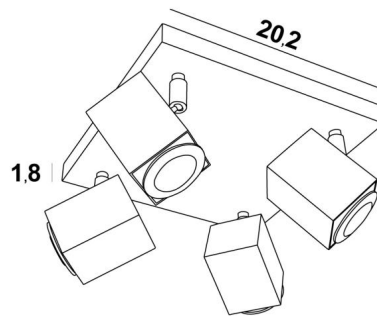

MAJORIS SQUARE

MAJORIS SQUARE in structured white. Metal finish code: 01

MAJORIS SQUARE is a ceiling light with four spots on a square base

This ceiling light is discreet, easy to install and a must for adding more light to your home. To increase its efficiency, there are GU10 bulbs on the market with very high power and dimmable

Traditionally handcrafted by expert craftsmen in brass work, this luminaire is offered in many finishes, all remarkable

OVERALL SIZES

#20,2cm H10,5→12,5cm

BASE : #20,2 x 1,8cm

TECHNICAL DATA

Four spotlights mounted on 360° adjustable joints

Spotlight dimensions : #5cm L6,9cm

Four GU10 fittings

No driver, this luminaire works directly on 230V

Dimmable ceiling light

A fixing plate for the ceiling base ([plan in PDF](#))

AVAILABLE METAL FINISHES AND CODES