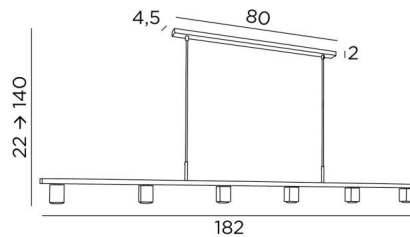

GEMINI 6

GEMINI 6 in brushed nickel

GEMINI 6 is a suspension with six fixed downward facing spotlights

The distribution of spotlights across the suspension ensures even illumination of the surface of the desk, worktop or table

This luminaire works without a transformer and is dimmable by an external dimmer

The height of this suspension is adjustable and we offer three different lengths

OVERALL SIZES

H22cm→140cm L182 x 5cm

BASE

80 x 4,5 x 2cm

TECHNICAL DATA

Six GU10 fittings

Dimmable suspension

Hanger length : 182cm

Distance between spotlights : 34cm

Spotlight dimensions : #5cm H6,9cm

Distance between tubes : 68cm

Suspension adjustable in height during installation