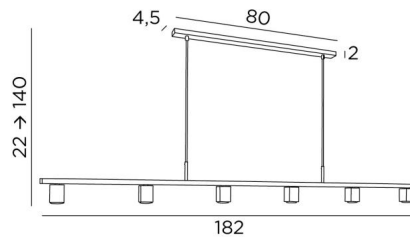

GEMINI 6

GEMINI 6 in brushed nickel

GEMINI 6 is a suspension with six fixed downward facing spotlights

The distribution of spotlights across the suspension ensures even illumination of the surface of the desk, worktop or table

This luminaire works without a transformer and is dimmable by an external dimmer

The height of this suspension is adjustable and we offer three different lengths

OVERALL SIZES

H22cm→140cm L182 x 5cm

BASE : 80 x 4,5 x 2cm

TECHNICAL DATA

Six GU10 fittings

Dimmable suspension

Hanger length : 182cm

Distance between spotlights : 34cm

Spotlight dimensions : #5cm H6,9cm

Distance between tubes : 68cm

Suspension adjustable in height during installation