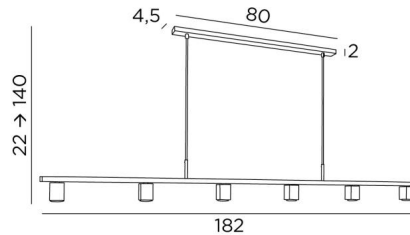

## GEMINI 6

GEMINI 6 in brushed nickel

**GEMINI 6** is a suspension with six fixed downward facing spotlights

The distribution of spotlights across the suspension ensures even illumination of the surface of the desk, worktop or table

### OVERALL SIZES

H22cm→140cm L182 x 5cm

**BASE :** 80 x 4,5 x 2cm

### TECHNICAL DATA

Six GU10 fittings

Dimmable suspension

Hanger length : 182cm

Distance between spotlights : 34cm

Spotlight dimensions : #5cm H6,9cm

Distance between tubes : 68cm

Suspension adjustable in height during installation