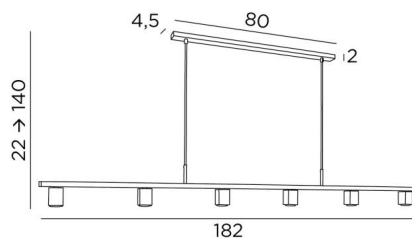

## GEMINI 6

GEMINI 6 in brushed nickel

**GEMINI 6** is a suspension with six fixed downward facing spotlights

The distribution of spotlights across the suspension ensures even illumination of the surface of the desk, worktop or table

### OVERALL SIZES

H22cm→140cm L182 x 5cm

**BASE** : 80 x 4,5 x 2cm

### TECHNICAL DATA

Six GU10 fittings

Dimmable suspension

Hanger length : 182cm

Distance between spotlights : 34cm

Spotlight dimensions : #5cm H6,9cm

Distance between tubes : 68cm

Suspension adjustable in height during installation