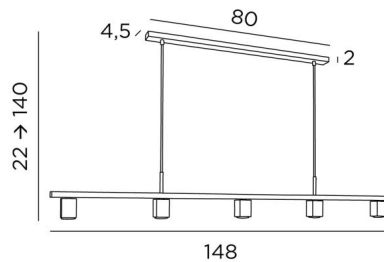

GEMINI 5

GEMINI 5 in brushed bronze

GEMINI 5 is a suspension with five fixed downward facing spotlights

The distribution of spotlights across the suspension ensures even illumination of the surface of the desk, worktop or table. This luminaire is made entirely of brass by craftsmen who perfectly combine traditional and modern techniques. This high-quality product is enriched with remarkable finishes

The spotlights are equipped with GU10 bulbs and they are all hidden inside the spots

This luminaire works without a transformer and is dimmable by an external dimmer

The height of this suspension is adjustable and we offer three different lengths

OVERALL SIZES

H22cm→140cm L148 x 5cm

BASE : 80 x 4,5 x 2cm

TECHNICAL DATA

Five GU10 fittings. Dimmable suspension

Hanger length : 148cm

Distance between spotlights : 34cm

Spotlight dimensions : #5cm H6,9cm

Distance between tubes : 68cm

Suspension adjustable in height during installation

On request : longer suspension tubes

A fixing plate for the ceiling base ([plan in PDF](#))

Mandatory use of LED bulbs (safety)