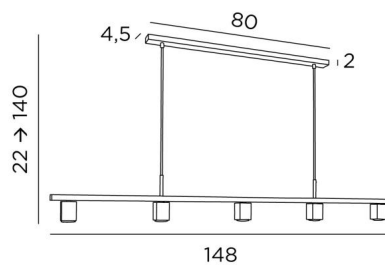

GEMINI 5

GEMINI 5 in brushed bronze

GEMINI 5 is a suspension with five fixed downward facing spotlights

The distribution of spotlights across the suspension ensures even illumination of the surface of the desk, worktop or table. This luminaire is made entirely of brass by craftsmen who perfectly combine traditional and modern techniques. This high-quality product is enriched with remarkable finishes

The spotlights are equipped with GU10 bulbs and they are all hidden inside the spots

This luminaire works without a transformer and is dimmable by an external dimmer

The height of this suspension is adjustable and we offer three different lengths

OVERALL SIZES

H22cm→140cm L148 x 5cm

BASE : 80 x 4,5 x 2cm

TECHNICAL DATA

Five GU10 fittings. Dimmable suspension

Hanger length : 148cm

Distance between spotlights : 34cm

Spotlight dimensions : #5cm H6,9cm

Distance between tubes : 68cm

Suspension adjustable in height during installation

On request : longer suspension tubes

A fixing plate for the ceiling base ([plan in PDF](#))

Mandatory use of LED bulbs (safety)