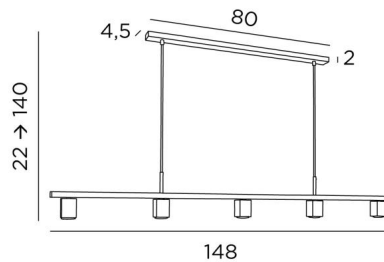

## GEMINI 5

GEMINI 5 in brushed bronze

**GEMINI 5** is a suspension with five fixed downward facing spotlights

The distribution of spotlights across the suspension ensures even illumination of the surface of the desk, worktop or table. This luminaire is made entirely of brass by craftsmen who perfectly combine traditional and modern techniques. This high-quality product is enriched with remarkable finishes

The spotlights are equipped with GU10 bulbs and they are all hidden inside the spots

This luminaire works without a transformer and is dimmable by an external dimmer

The height of this suspension is adjustable and we offer three different lengths

### OVERALL SIZES

H22cm→140cm L148 x 5cm

**BASE** : 80 x 4,5 x 2cm

### TECHNICAL DATA

Five GU10 fittings. Dimmable suspension

Hanger length : 148cm

Distance between spotlights : 34cm

Spotlight dimensions : #5cm H6,9cm

Distance between tubes : 68cm

Suspension adjustable in height during installation