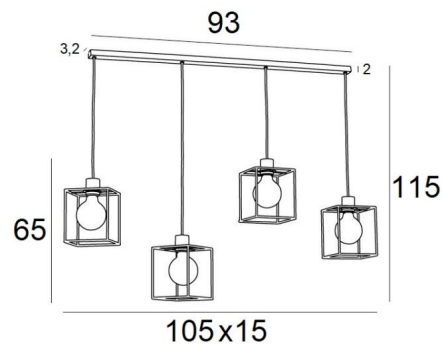

KERMA L 4

KERMA L 4 in brushed bronze with structures in black epoxy

The combination of four bulbs with small black structures has created a luminaire full of movement, imbalance and organized disorder. This is the originality of the **KERMA** suspension and the reason for its success

KERMA L 4 is a suspension lamp that can easily be placed in a hall or above a table

OVERALL SIZES

H115cm L105 x 15cm

BASE

93 x 3,2 x 2cm

TECHNICAL DATA

Four E27 fittings with ring

LED bulb Gold Ø125mm dim code 6834 000 (option)

Dimmable suspension

The bottom of the suspension is 160cm from the floor with a ceiling height of 275cm. On request, we can adapt the cables to another ceiling height. **ORDER FORM** to be filled in

A fixing plate for the ceiling base ([plan in PDF](#))