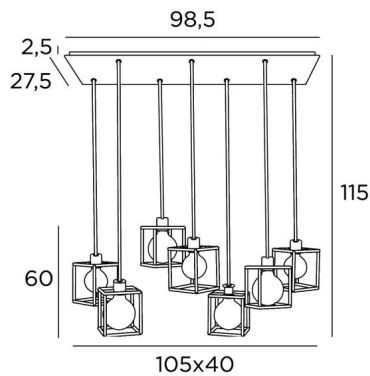

## KERMA 7 #

KERMA 7 # in brushed bronze with structures in black epoxy

The combination of seven bulbs with small black structures has created a luminaire full of movement, imbalance and organized disorder. This is the originality of the **KERMA** suspension and the reason for its success

### OVERALL SIZES

H115cm - L105 x 40cm

**BASE** : Plate 98,5 x 27,5cm - Frame 95,5 x 24,5 x 2,5cm

### TECHNICAL DATA

Seven E27 fittings with ring. Dimmable suspension

**LED bulb Gold Ø125mm** dim code 6834 000 (option)

The bottom of the suspension is 160cm from the floor with a ceiling height of 275cm. On request, we can adapt the cables to another ceiling height. **ORDER FORM** to be filled in

### METAL STRUCTURES AND CODES

KERMA STRUCTURE : #15 - 15 - 17cm (x7)

Code : 4999 002 (black)

Code : 4999 025 (gold)