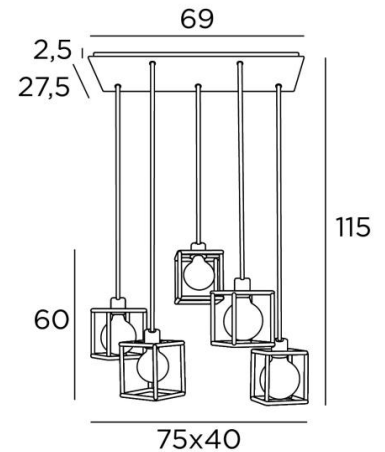

KERMA 5

KERMA 5 # in brushed bronze with structures in black epoxy

The combination of five bulbs of different diameters with small black structures has created a luminaire full of movement, imbalance and organized disorder. This is the originality of the **KERMA** suspension and the reason for its success

KERMA 5 # is a suspension lamp that can easily be placed in a hall or above a table

OVERALL SIZES

H115cm - L75 x 40cm

BASE : Plate 69 x 27,5cm - Frame 66 x 24,5 x 2,5cm

TECHNICAL DATA

Five E27 fittings with ring. Dimmable suspension

LED bulb Gold Ø125mm dim code 6834 000 (option)

The bottom of the suspension is 160cm from the floor with a ceiling height of 275cm

On request, we can adapt the cables to another ceiling height. **ORDER FORM** to be filled in

29 - Brushed bronze - 4935 029

METAL STRUCTURES AND CODES

KERMA STRUCTURE : #15 - 15 - 17cm (x5)

Code : 4999 002 (black)

Code : 4999 025 (gold)