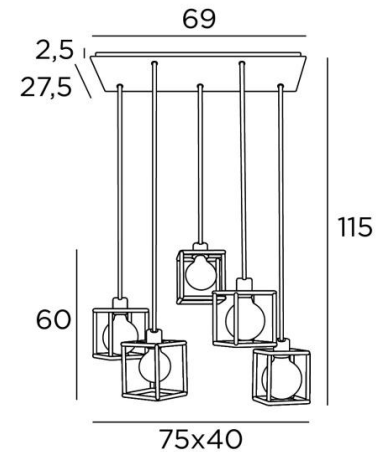

## KERMA 5 #

KERMA 5 # in brushed bronze with structures in black epoxy

The combination of five bulbs with small black structures has created a luminaire full of movement, imbalance and organized disorder. This is the originality of the **KERMA** suspension and the reason for its success

### OVERALL SIZES

H115cm - L75 x 40cm

**BASE :** Plate 69 x 27,5cm - Frame 66 x 24,5 x 2,5cm

### TECHNICAL DATA

Five E27 fittings with ring. Dimmable suspension

**LED bulb Gold Ø125mm** dim code 6834 000 (option)

The bottom of the suspension is 160cm from the floor with a ceiling height of 275cm

### METAL STRUCTURES AND CODES

KERMA STRUCTURE : #15 - 15 - 17cm (x5)

Code : 4999 002 (black)

Code : 4999 025 (gold)