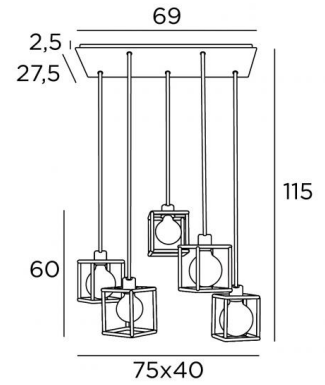

KERMA 5 #

KERMA 5 # in brushed bronze with structures in black epoxy

Suspension for five decorative bulbs and square structures. To be placed above a rectangular table

OVERALL SIZES

H115cm L75 x 40cm

BASE

Plate : 69 x 27,5cm

Frame : 66 x 24,5 x 2,5cm

TECHNICAL DATA

Five E27 fittings with ring

LED bulb Gold Ø95mm dim code 6833 000 (option)

LED bulb Gold Ø125mm dim code 6834 000 (option)

Dimmable suspension

The bottom of the suspension is 160cm from the floor with a ceiling height of 275cm. On request, we can adapt the cables to another ceiling height. **ORDER FORM** to be filled in

A frame that is attached to the ceiling before the plate is put against it

AVAILABLE METAL FINISHES AND CODES

02 - Structured black - 4935 002

25 - Brushed brass - 4935 025

29 - Brushed bronze - 4935 029

METAL STRUCTURES AND CODES

KERMA STRUCTURE : #15 - 15 - 17cm (x5)

Code : 4999 002 (black)

Code : 4999 025 (gold)

LIGHTING COLLECTION