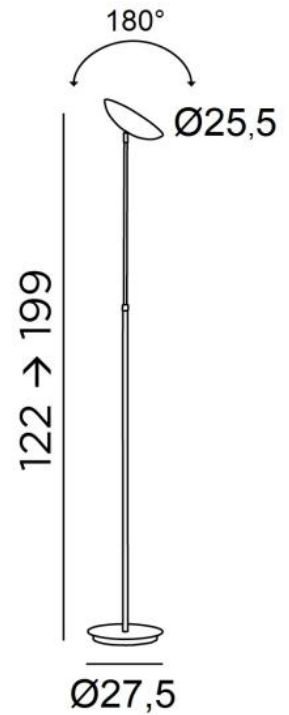

OUSHEBTI

OUSHEBTI in brushed bronze

OUSHEBTI is a hyper-functional floor light with indirect lighting, adjustable reflector, adjustable height and foot dimmer

He is mounted on a solid and heavy base for exceptional stability

The main advantage of this floor light is its height adjustment of more than 75cm, allowing multiple and varied lighting

This high quality floor light, made entirely of brass, is enriched by a remarkable finish

OUSHEBTI is the most efficient in its category

OVERALL SIZES

H122→199cm

BASE

Ø27,5 x 2cm

TECHNICAL DATA

R7s fittings

Floor light delivered with one LED bulb (R7s) :

consumption 15W brightness 2000lm color temperature 2700°K

Dimmable floor light

The reflector can be rotated to 180°

Reflector dimensions : Ø25,5cm H6cm

Floor light adjustable in height

One foot dimmer on the cord