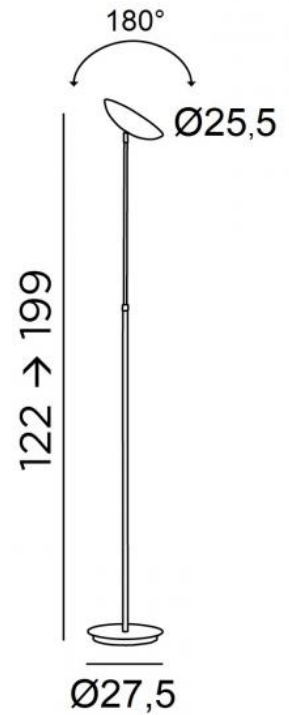

OUSHEBTI

OUSHEBTI in brushed bronze

OUSHEBTI is a hyper-functional floor light with indirect lighting, adjustable reflector, adjustable height and foot dimmer

He is mounted on a solid and heavy base for exceptional stability

The main advantage of this floor light is its height adjustment of more than 75cm, allowing multiple and varied lighting

This high quality floor light, made entirely of brass, is enriched by a remarkable finish

OUSHEBTI is the most efficient in its category

OVERALL SIZES

H122→199cm

BASE

Ø27,5 x 2cm

TECHNICAL DATA

R7s fittings

Floor light delivered with one LED bulb (R7s) :

consumption 15W brightness 2000lm color temperature 2700°K

Dimmable floor light

The reflector can be rotated to 180°

Reflector dimensions : Ø25,5cm H6cm

Floor light adjustable in height

One foot dimmer on the cord