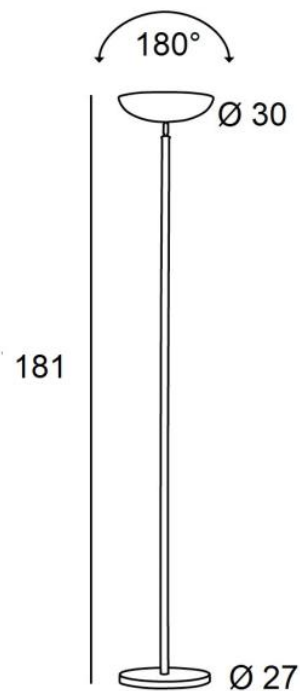

VIRGINIE

VIRGINIE in brushed bronze. Metal finish code: 29

VIRGINIE is a floor light with indirect lighting and an swivel reflector

This high quality floor light, made entirely of brass, is enriched by five remarkable finishes
It is equipped with a foot dimmer and a powerful LED bulb (R7s), supplied with the luminaire

OVERALL SIZES

H181cm

BASE : Ø27 x 2,5cm

TECHNICAL DATA

R7s fittings

Floor light delivered with a dimmable LED bulb (R7s):

consumption 15W luminosity 2000lm color temperature 2700°K

Dimmable floor light

The dome can be rotated by 180°

Dimensions of the dome: Ø30cm H7,5cm

A foot dimmer installed on the electric cable

AVAILABLE METAL FINISHES AND CODES

01 - Structured white - 3794 001

02 - Structured black - 3794 002

29 - Brushed bronze - 3794 029