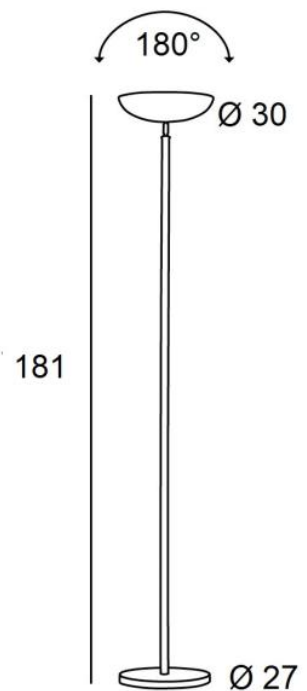

VIRGINIE

VIRGINIE in brushed bronze

VIRGINIE is a floor light with indirect lighting and an swivel reflector

This high quality floor light, made entirely of brass, is enriched by five remarkable finishes

It is equipped with a foot dimmer and a powerful LED bulb (R7s), supplied with the luminaire

OVERALL SIZES

H181cm

BASE : Ø27 x 2,5cm

TECHNICAL DATA

R7s fittings

Floor lamp delivered with a dimmable LED bulb (R7s):

consumption 15W luminosity 2000lm color temperature 2700°K

Dimmable floor lamp

The dome can be rotated by 180°

Dimensions of the dome: Ø30cm H7,5cm

A foot dimmer installed on the electric cable

AVAILABLE METAL FINISHES AND CODES