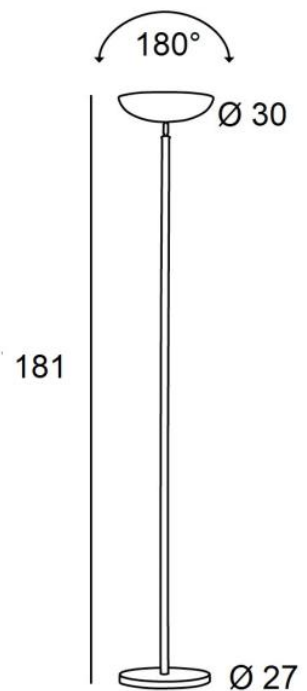

VIRGINIE

VIRGINIE in brushed bronze

VIRGINIE is a floor light with indirect lighting and an swivel reflector

This high quality floor light, made entirely of brass, is enriched by five remarkable finishes
It is equipped with a foot dimmer and a powerful LED bulb (R7s), supplied with the luminaire

OVERALL SIZES

H181cm

BASE : Ø27 x 2,5cm

TECHNICAL DATA

R7s fittings

Floor lamp delivered with a dimmable LED bulb (R7s):

consumption 15W luminosity 2000lm color temperature 2700°K

Dimmable floor lamp

The dome can be rotated by 180°

Dimensions of the dome: Ø30cm H7,5cm

A foot dimmer installed on the electric cable

AVAILABLE METAL FINISHES AND CODES

 01 - Structured white - 3794 001

 02 - Structured black - 3794 002