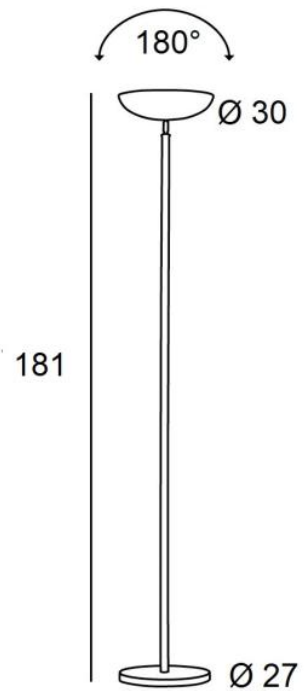

VIRGINIE

VIRGINIE in brushed bronze

VIRGINIE is a floor light with indirect lighting and an swivel reflector

This high quality floor light, made entirely of brass, is enriched by five remarkable finishes
It is equipped with a foot dimmer and a powerful LED bulb (R7s), supplied with the luminaire

OVERALL SIZES

H181cm

BASE : Ø27 x 2,5cm

TECHNICAL DATA

R7s fittings

Floor lamp delivered with a dimmable LED bulb (R7s):

consumption 15W luminosity 2000lm color temperature 2700°K

Dimmable floor lamp

The dome can be rotated by 180°

Dimensions of the dome: Ø30cm H7,5cm

A foot dimmer installed on the electric cable

AVAILABLE METAL FINISHES AND CODES

01 - Structured white - 3794 001

02 - Structured black - 3794 002