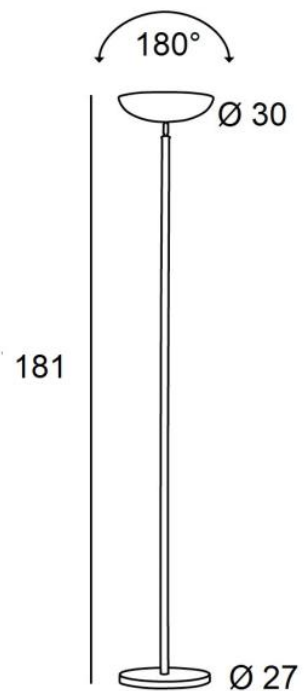

VIRGINIE

VIRGINIE in brushed bronze

VIRGINIE is a floor light with indirect lighting and an swivel reflector

This high quality floor light, made entirely of brass, is enriched by five remarkable finishes
It is equipped with a foot dimmer and a powerful LED bulb (R7s), supplied with the luminaire

OVERALL SIZES

H181cm

BASE : Ø27 x 2,5cm

TECHNICAL DATA

R7s fittings

Floor lamp delivered with a dimmable LED bulb (R7s):

consumption 15W luminosity 2000lm color temperature 2700°K

Dimmable floor lamp

The dome can be rotated by 180°

Dimensions of the dome: Ø30cm H7,5cm

A foot dimmer installed on the electric cable

AVAILABLE METAL FINISHES AND CODES

01 - Structured white - 3794 001

02 - Structured black - 3794 002