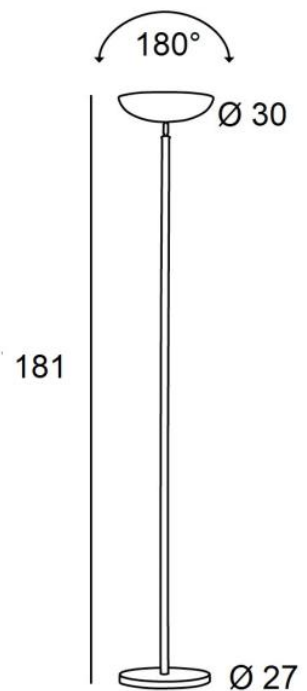

VIRGINIE

VIRGINIE in brushed bronze

VIRGINIE is a floor light with indirect lighting and an swivel reflector

This high quality floor light, made entirely of brass, is enriched by five remarkable finishes
It is equipped with a foot dimmer and a powerful LED bulb (R7s), supplied with the luminaire

OVERALL SIZES

H181cm

BASE : Ø27 x 2,5cm

TECHNICAL DATA

R7s fittings

Floor lamp delivered with a dimmable LED bulb (R7s):

consumption 15W luminosity 2000lm color temperature 2700°K

Dimmable floor lamp

The dome can be rotated by 180°

Dimensions of the dome: Ø30cm H7,5cm

A foot dimmer installed on the electric cable

AVAILABLE METAL FINISHES AND CODES

01 - Structured white - 3794 001

02 - Structured black - 3794 002

20 - Polished brass - 3794 020

28 - Light bronze - 3794 028

29 - Brushed bronze - 3794 029