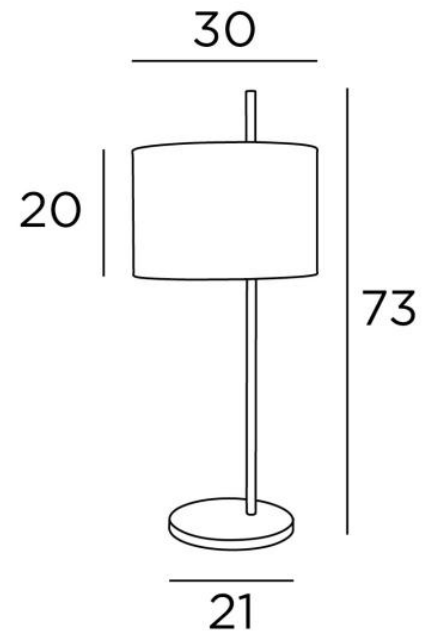

## MENDES

MENDES in brushed bronze with lampshade in Coton Groseille (fabric from category 1)

**MENDES** is a large luminaire in the form of a long cylindrical profile that runs through an off-centre lampshade. A beautiful lamp that easily fits into any decor

### OVERALL SIZES

H73cm Ø30cm

### BASE

Ø21 x 1,5cm

### LAMPSHADE : SIZES & CODE

Ø30 - 30 - 20cm

Code: 2253 + fabric code

We propose more than 180 fabrics/materials/colors for lampshades