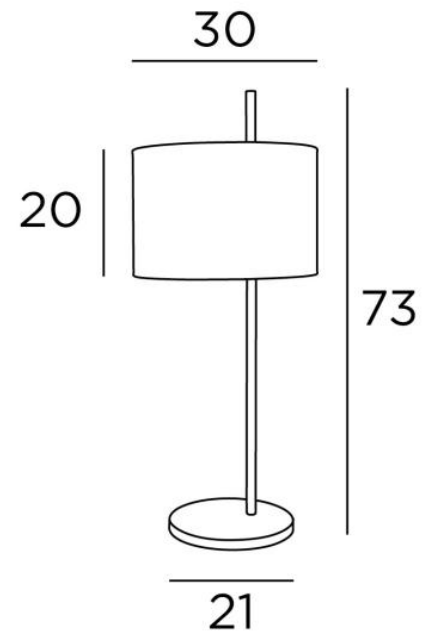

## MENDES

MENDES in brushed bronze with lampshade in Coton Groseille (fabric from category 1)

**MENDES** is a large luminaire in the form of a long cylindrical profile that runs through an off-centre lampshade. A beautiful lamp that easily fits into any decor

### OVERALL SIZES

H73cm Ø30cm

### BASE

Ø21 x 1,5cm

### LAMPSHADE : SIZES & CODE

Ø30 - 30 - 20cm

Code: 2253 + fabric code

We propose more than 150 materials/colors for lampshades.