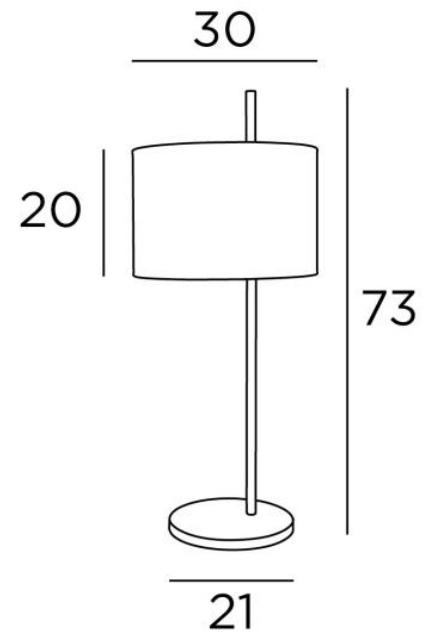

MENDES

MENDES in brushed bronze with lampshade in Coton Groseille (fabric from category 1)

MENDES is a large luminaire in the form of a long cylindrical profile that runs through an off-centre lampshade

This lamp is also available as a floor light, see [MENDES FLOOR](#)

OVERALL SIZES

H73cm Ø30cm

BASE

Ø21 x 1,5cm

TECHNICAL DATA

E27 fitting with ring

Switch on the cable

AVAILABLE METAL FINISHES AND CODES

28 - Light bronze - 2253 028

29 - Brushed bronze - 2253 029

LAMPSHADE : SIZES & CODE

Ø30 - 30 - 20cm

Code: 2253 + fabric code

We propose more than 150 materials/colors for lampshades.