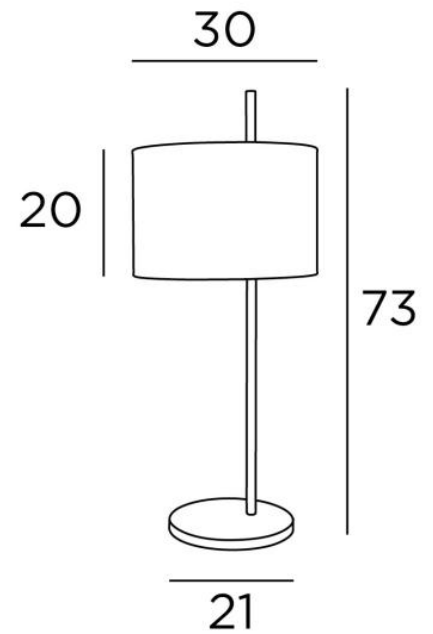

MENDES

MENDES in brushed bronze with lampshade in Coton Groseille (fabric from category 1)

MENDES is a large luminaire in the form of a long cylindrical profile that runs through an off-centre lampshade. A beautiful lamp that easily fits into any decor

OVERALL SIZES

H73cm Ø30cm

BASE

Ø21 x 1,5cm

TECHNICAL DATA

E27 fitting with ring
Switch on the cable

AVAILABLE METAL FINISHES AND CODES

29 - Brushed bronze - 2253 029

33 - Brushed nickel - 2253 033

LAMPSHADE : SIZES & CODE

Ø30 - 30 - 20cm

Code: 2253 + fabric code

We propose more than 180 fabrics/materials/colors for lampshades

SWITCH
ON
CABLE