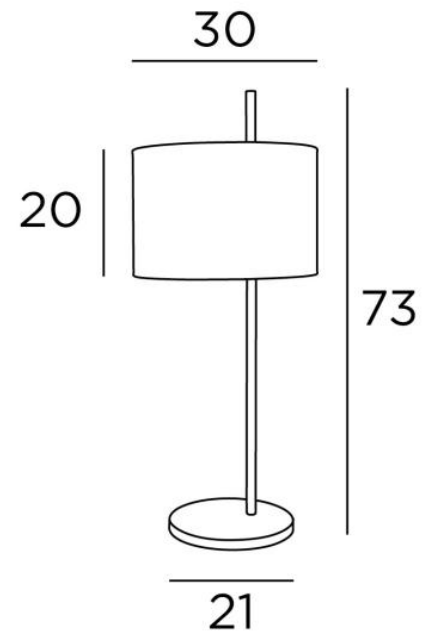

MENDES

MENDES in brushed bronze with lampshade in Coton Groseille (fabric from category 1)

MENDES is a large luminaire in the form of a long cylindrical profile that runs through an off-centre lampshade. A beautiful lamp that easily fits into any decor

OVERALL SIZES

H73cm Ø30cm

BASE

Ø21 x 1,5cm

TECHNICAL DATA

E27 fitting with ring
Switch on the cable

AVAILABLE METAL FINISHES AND CODES

28 - Light bronze - 2253 028

29 - Brushed bronze - 2253 029

32 - Brushed chrome - 2253 032

LAMPSHADE : SIZES & CODE

Ø30 - 30 - 20cm

Code: 2253 + fabric code

We propose more than 180 fabrics/materials/colors for lampshades