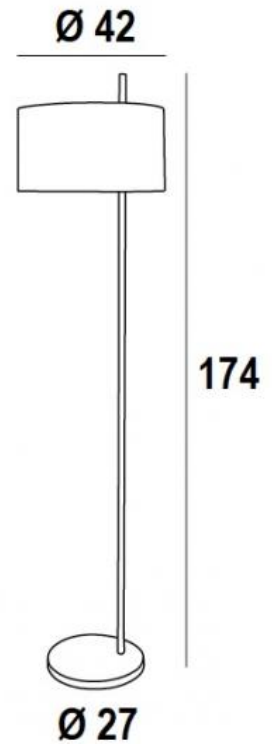

MENDES FLOOR

MENDES FLOOR in brushed bronze with lampshade in Trento ficelle (fabric from category 3)

A beautiful and large floor light, **MENDES FLOOR** is presented as a long cylindrical profile that runs through an off-centre lampshade

This light is also available as a table light, see **MENDES**

OVERALL SIZES

H174cm Ø42cm

BASE

Ø27 x 2,5cm

TECHNICAL DATA

One E27 fitting with ring

A foot switch on the cable (standard)

A foot dimmer on the cable (option)

AVAILABLE METAL FINISHES AND CODES

29 - Brushed bronze - 3253 029

LAMPSHADE : SIZES & CODE

Ø42 - 42 - 23cm

Code: 3253 + fabric code

We propose more than 150 materials/colors for lampshades.