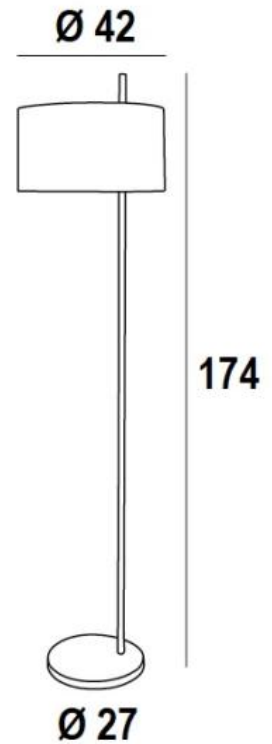

## MENDES FLOOR

MENDES FLOOR in brushed bronze with lampshade in Arrow Casamance (fabric from category 4)

A beautiful and large floor light, **MENDES FLOOR** is presented as a long cylindrical profile that runs through an off-centre lampshade. A splendid floor light that fits easily into any decor

### OVERALL SIZES

H174cm Ø42cm

**BASE :** Ø27 x 2,5cm

### LAMPSHADE : SIZES & CODE

Ø42 - 42 - 23cm

Code: 3253 + fabric code

We propose more than 150 materials/colors for lampshades.