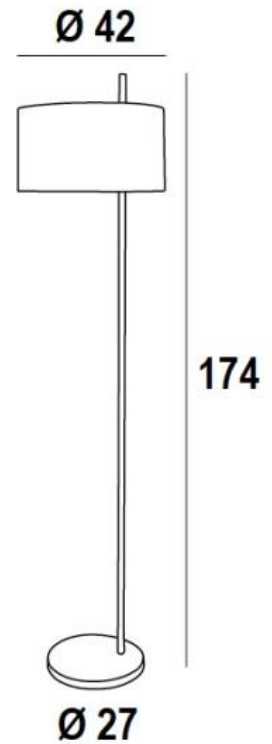

## MENDES FLOOR

MENDES FLOOR in brushed bronze with lampshade in Arrow Casamance (fabric from category 4)

A beautiful and large floor light, **MENDES FLOOR** is presented as a long cylindrical profile that runs through an off-centre lampshade. A splendid floor light that fits easily into any decor

### OVERALL SIZES

H174cm Ø42cm

**BASE :** Ø27 x 2,5cm

### LAMPSHADE : SIZES & CODE

Ø42 - 42 - 23cm

Code: 3253 + fabric code

We propose more than 180 fabrics/materials/colors for lampshades