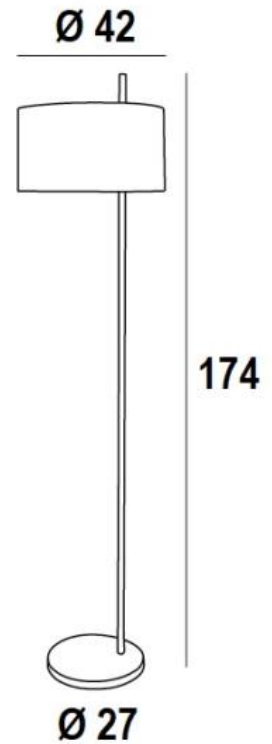

MENDES FLOOR

MENDES FLOOR in brushed bronze with lampshade in Arrow Casamance (fabric from category 4)

A beautiful and large floor light, **MENDES FLOOR** is presented as a long cylindrical profile that runs through an off-centre lampshade

This light is also available as a table light, see **MENDES**

OVERALL SIZES

H174cm Ø42cm

BASE

Ø27 x 2,5cm

TECHNICAL DATA

One E27 fitting with ring

A foot switch on the cable (standard)

A foot dimmer on the cable (option)

AVAILABLE METAL FINISHES AND CODES

29 - Brushed bronze - 3253 029

LAMPSHADE : SIZES & CODE

Ø42 - 42 - 23cm

Code: 3253 + fabric code

We propose more than 150 materials/colors for lampshades.