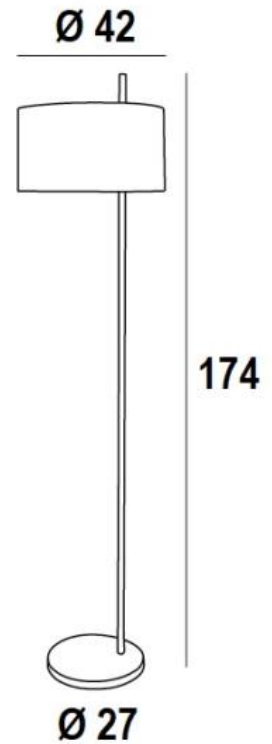

MENDES FLOOR

MENDES FLOOR in brushed bronze with lampshade in Arrow Casamance (fabric from category 4)

A beautiful and large floor light, **MENDES FLOOR** is presented as a long cylindrical profile that runs through an off-centre lampshade. A splendid floor light that fits easily into any decor

This light is also available as a table light, see **MENDES**

OVERALL SIZES

H174cm Ø42cm

BASE : Ø27 x 2,5cm

TECHNICAL DATA

One E27 fitting with ring

A foot switch on the cable (standard)

A foot dimmer on the cable (option)

AVAILABLE METAL FINISHES AND CODES

28 - Light bronze - 3253 028

29 - Brushed bronze - 3253 029

32 - Brushed chrome - 3253 032

LAMPSHADE : SIZES & CODE

Ø42 - 42 - 23cm

Code: 3253 + fabric code

We propose more than 180 fabrics/materials/colors for lampshades