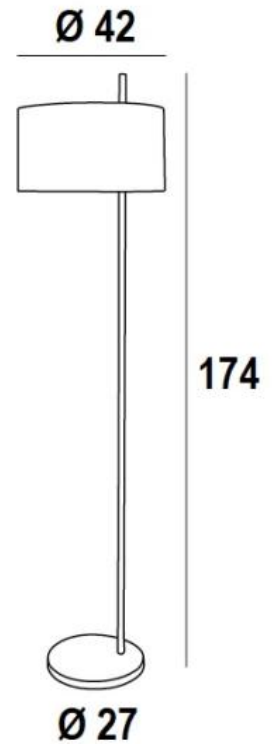

MENDES FLOOR

MENDES FLOOR in brushed bronze with lampshade in Arrow Casamance (fabric from category 4)

A beautiful and large floor light, **MENDES FLOOR** is presented as a long cylindrical profile that runs through an off-centre lampshade. A splendid floor light that fits easily into any decor

This light is also available as a table light, see **MENDES**

OVERALL SIZES

H174cm Ø42cm

BASE : Ø27 x 2,5cm

TECHNICAL DATA

One E27 fitting with ring

A foot switch on the cable (standard)

A foot dimmer on the cable (option)

AVAILABLE METAL FINISHES AND CODES

29 - Brushed bronze - 3253 029

33 - Brushed nickel - 3253 033

LAMPSHADE : SIZES & CODE

Ø42 - 42 - 23cm

Code: 3253 + fabric code

We propose more than 180 fabrics/materials/colors for lampshades