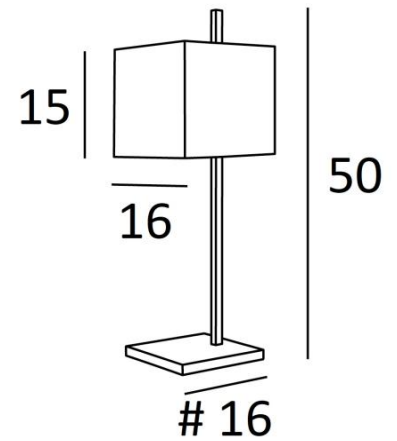

FARAS 1

FARAS 1 in brushed bronze with lampshade in Coton Calcaire (fabric from category 1)

FARAS 1 is a small table light with square lampshade

Original design, well balanced, its elegance allows to find easily a good place in the house

FARAS 1 is available in a larger size and as a floor light, see [FARAS 2](#) and [FARAS FLOOR](#)

OVERALL SIZES

H50cm #16cm

BASE

#16 x 1,6cm

TECHNICAL DATA

E27 fitting with ring

Switch on the cable