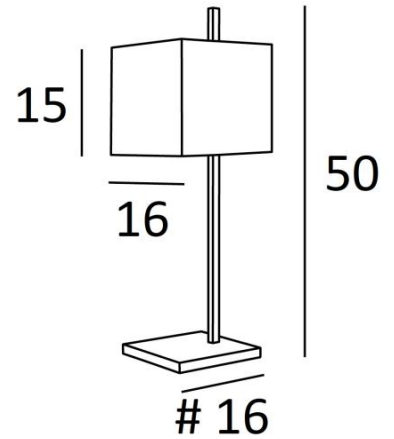

FARAS 1

FARAS 1 in brushed bronze with lampshade in Coton Calcaire (fabric from category 1)

FARAS 1 is a small table light with square lampshade

Original design, well balanced, its elegance allows to find easily a good place in the house

FARAS 1 is available in a larger size and as a floor light, see **FARAS 2** and **FARAS FLOOR**

OVERALL SIZES

H50cm #16cm

BASE

#16 x 1,6cm

TECHNICAL DATA

E27 fitting with ring

Switch on the cable