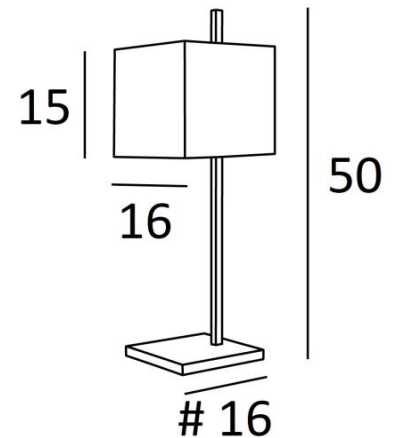

FARAS 1

FARAS 1 in brushed bronze with lampshade in Coton Calcaire (fabric from category 1)

FARAS 1 is a small table light with square lampshade

Original design, well balanced, its elegance allows to find easily a good place in the house

FARAS 1 is available in a larger size and as a floor light, see [FARAS 2](#) and [FARAS FLOOR](#)

OVERALL SIZES

H50cm #16cm

BASE

#16 x 1,6cm

TECHNICAL DATA

E27 fitting with ring

Switch on the cable