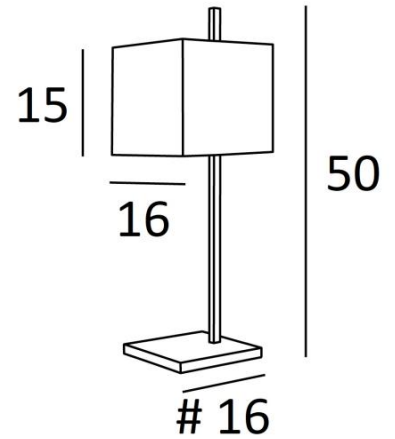

FARAS 1

FARAS 1 in brushed bronze with lampshade in Coton Calcaire (fabric from category 1)

FARAS 1 is a small table light with square lampshade

Original design, well balanced, its elegance allows to find easily a good place in the house

FARAS 1 is available in a larger size and as a floor light, see **FARAS 2** and **FARAS FLOOR**

OVERALL SIZES

H50cm #16cm

BASE

#16 x 1,6cm

TECHNICAL DATA

E27 fitting with ring

Switch on the cable