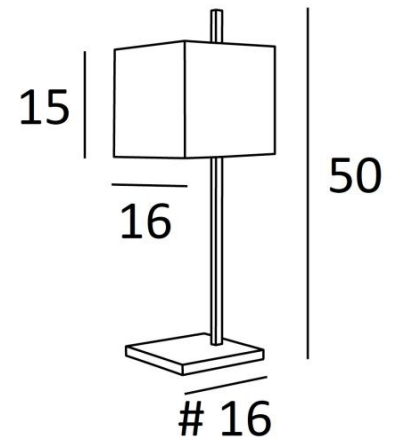

## FARAS 1

FARAS 1 in brushed bronze with lampshade in Coton Calcaire (fabric from category 1)

**FARAS 1** is a small table light with square lampshade

Original design, well balanced, its elegance allows to find easily a good place in the house

### OVERALL SIZES

H50cm #16cm

### BASE

#16 x 1,6cm