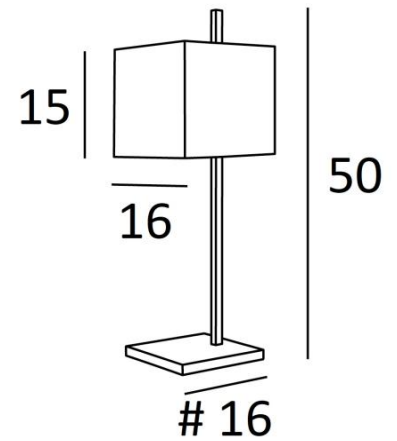

## FARAS 1

FARAS 1 in brushed bronze with lampshade in Coton Calcaire (fabric from category 1)

**FARAS 1** is a small table light with square lampshade

Original design, well balanced, its elegance allows to find easily a good place in the house

### OVERALL SIZES

H50cm #16cm

### BASE

#16 x 1,6cm