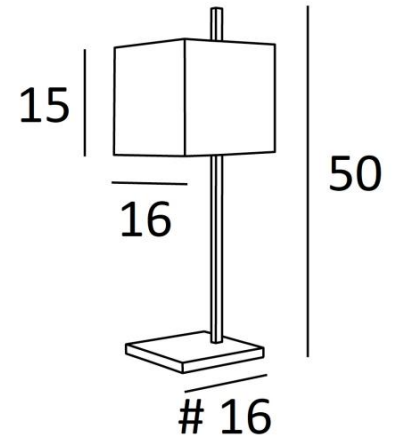

## FARAS 1

FARAS 1 in brushed bronze with lampshade in Coton Calcaire (fabric from category 1)

**FARAS 1** is a small table light with square lampshade

Original design, well balanced, its elegance allows to find easily a good place in the house

### OVERALL SIZES

H50cm #16cm

### BASE

#16 x 1,6cm