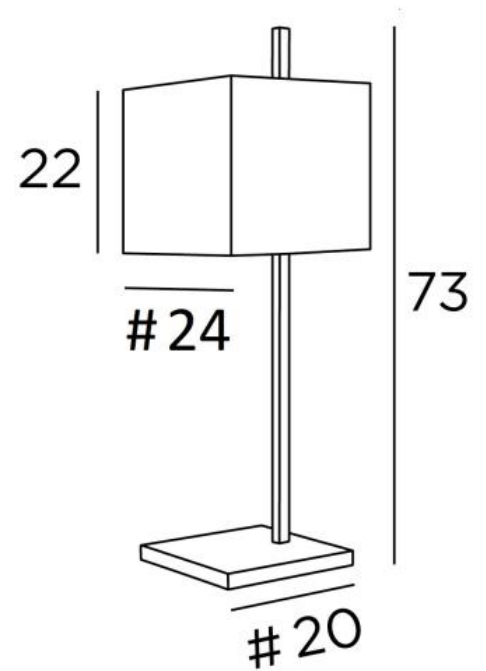

FARAS 2

FARAS 2 in brushed bronze with lampshade in Lin Moscou (fabric from category 2)

FARAS 2 is a large table light with square lampshade

Original design, well balanced, its elegance allows to find easily a good place in the house

FARAS 2 is available in a smaller size and as a floor light, see [FARAS 1](#) and [FARAS FLOOR](#)

OVERALL SIZES

H73cm #24cm

BASE : #20 x 1,8cm

TECHNICAL DATA

E27 fitting with ring

Switch on the cable

AVAILABLE METAL FINISHES AND CODES

28 - Light bronze - 2332 028

29 - Brushed bronze - 2332 029

32 - Brushed chrome - 2332 032

LAMP SHADE : SIZES & CODE

#24 - 24 - 22cm

Code: 2332 + fabric code

We propose more than 180 fabrics/materials/colors for lampshades