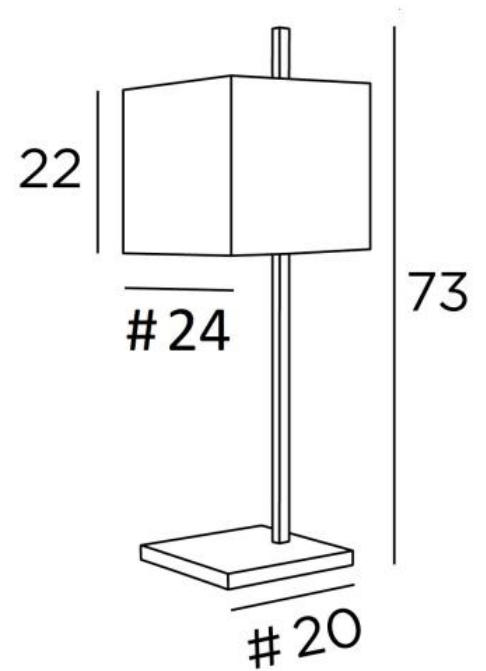

FARAS 2

FARAS 2 in brushed bronze with lampshade in Lin Moscou (fabric from category 2)

FARAS 2 is a large table light with square lampshade

Original design, well balanced, its elegance allows to find easily a good place in the house

FARAS 2 is available in a smaller size and as a floor light, see [FARAS 1](#) and [FARAS FLOOR](#)

OVERALL SIZES

H73cm #24cm

BASE : #20 x 1,8cm

TECHNICAL DATA

E27 fitting with ring

Switch on the cable

AVAILABLE METAL FINISHES AND CODES

28 - Light bronze - 2332 028

29 - Brushed bronze - 2332 029

32 - Brushed chrome - 2332 032

LAMPSHADE : SIZES & CODE

#24 - 24 - 22cm

Code: 2332 + fabric code

We propose more than 180 fabrics/materials/colors for lampshades