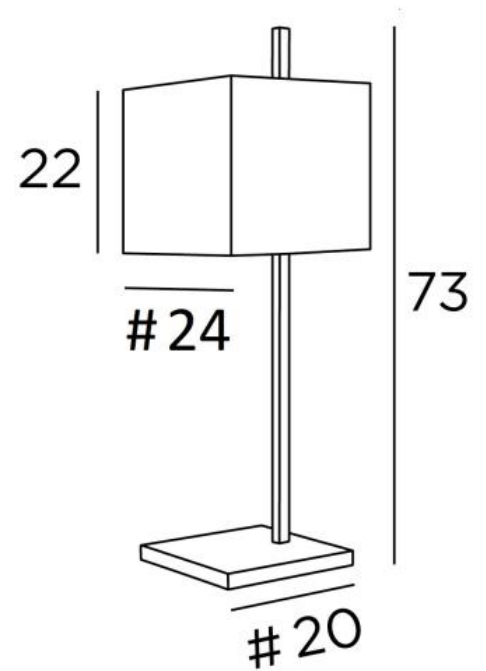

FARAS 2

FARAS 2 in brushed bronze with lampshade in Lin Moscou (fabric from category 2)

FARAS 2 is a large table light with square lampshade

Original design, well balanced, its elegance allows to find easily a good place in the house

FARAS 2 is available in a smaller size and as a floor light, see [FARAS 1](#) and [FARAS FLOOR](#)

OVERALL SIZES

H73cm #24cm

BASE

#20 x 1,8cm

TECHNICAL DATA

E27 fitting with ring

Switch on the cable

AVAILABLE METAL FINISHES AND CODES

29 - Brushed bronze - 2332 029

LAMPSHADE : SIZES & CODE

#24 - 24 - 22cm

Code: 2332 + fabric code

We propose more than 150 materials/colors for lampshades.