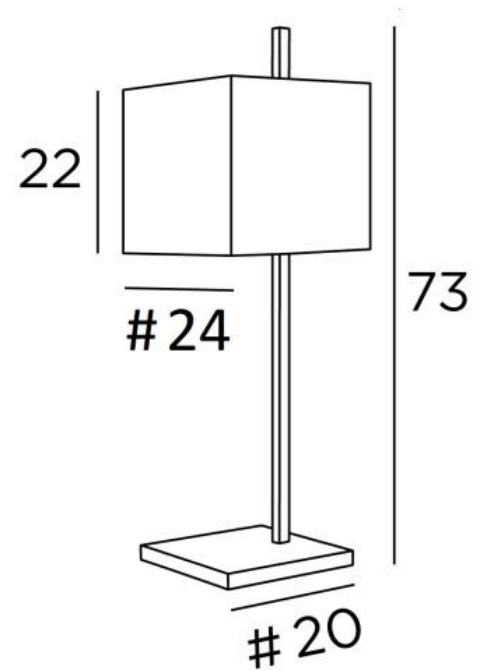

## FARAS 2

FARAS 2 in brushed bronze with lampshade in Lin Moscou (fabric from category 2)

**FARAS 2** is a large table light with square lampshade

Original design, well balanced, its elegance allows to find easily a good place in the house

**FARAS 2** is available in a smaller size and as a floor light, see [FARAS 1](#) and [FARAS FLOOR](#)

### OVERALL SIZES

H73cm #24cm

**BASE :** #20 x 1,8cm

### LAMPSHADE : SIZES & CODE

#24 - 24 - 22cm

Code: 2332 + fabric code

We propose more than 180 fabrics/materials/colors for lampshades

SWITCH  
ON  
CABLE