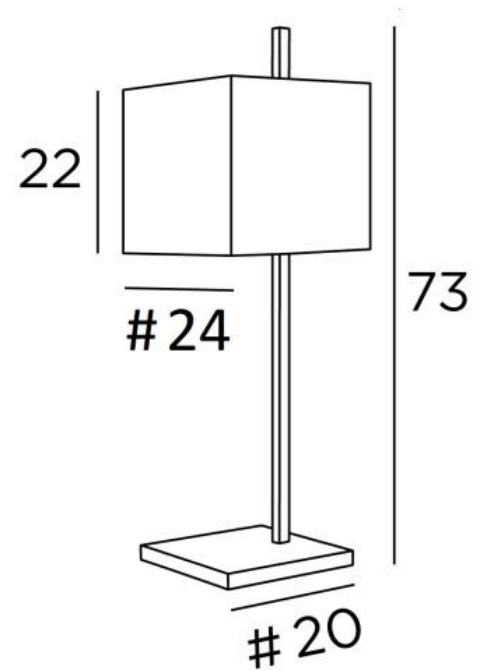

FARAS 2

FARAS 2 in brushed bronze with lampshade in Lin Moscou (fabric from category 2)

FARAS 2 is a large table light with square lampshade

Original design, well balanced, its elegance allows to find easily a good place in the house

FARAS 2 is available in a smaller size and as a floor light, see [FARAS 1](#) and [FARAS FLOOR](#)

OVERALL SIZES

H73cm #24cm

BASE : #20 x 1,8cm

TECHNICAL DATA

E27 fitting with ring

Switch on the cable

AVAILABLE METAL FINISHES AND CODES

28 - Light bronze - 2332 028

29 - Brushed bronze - 2332 029

33 - Brushed nickel - 2332 033

LAMPSHADE : SIZES & CODE

#24 - 24 - 22cm

Code: 2332 + fabric code

We propose more than 180 fabrics/materials/colors for lampshades