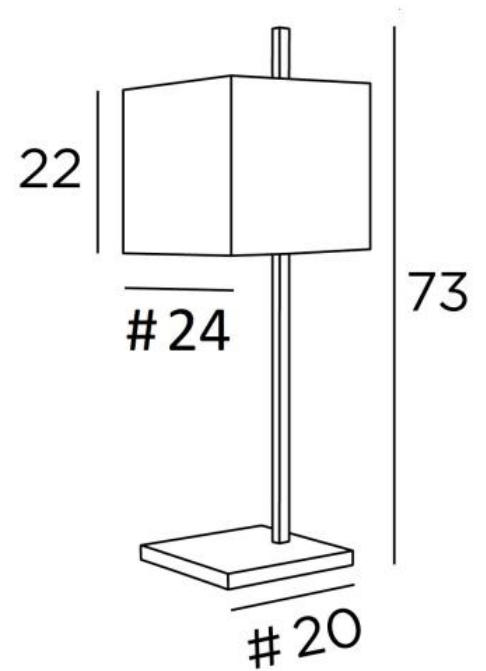

FARAS 2

FARAS 2 in brushed bronze with lampshade in Lin Moscou (fabric from category 2)

FARAS 2 is a large table light with square lampshade

Original design, well balanced, its elegance allows to find easily a good place in the house

FARAS 2 is available in a smaller size and as a floor light, see [FARAS 1](#) and [FARAS FLOOR](#)

OVERALL SIZES

H73cm #24cm

BASE : #20 x 1,8cm

TECHNICAL DATA

E27 fitting with ring

Switch on the cable

AVAILABLE METAL FINISHES AND CODES

28 - Light bronze - 2332 028

29 - Brushed bronze - 2332 029

32 - Brushed chrome - 2332 032

LAMPSHADE : SIZES & CODE

#24 - 24 - 22cm

Code: 2332 + fabric code

We propose more than 150 materials/colors for lampshades.