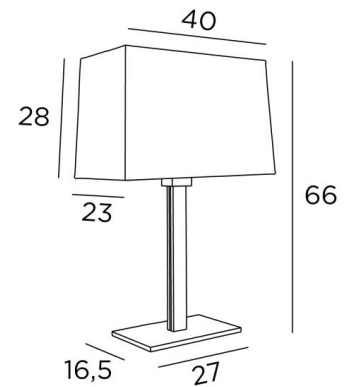

TAHO

TAHO in brushed bronze with rectangular lampshade in Gabala Platinum (fabric from category 3)

With its sleek design giving it that essential, contemporary style, this elegant table light is perfect for decorating your home with sobriety and elegance

An opaline light diffuser, which conceals the brightness of the bulb, allows **TAHO** to be placed on a bedside table or at the end of a sofa

Thanks to a wide range of materials and colors, you can create a beautiful rectangular lampshade to match your interior

This table light with lampshade is also available as a floor light, see [TAHO FLOOR](#)

OVERALL SIZES

H66cm L43 x 23cm

BASE

Solid brass base : 27 x 16,5 x 1cm

TECHNICAL DATA

E27 fitting with ring

Switch on the cable