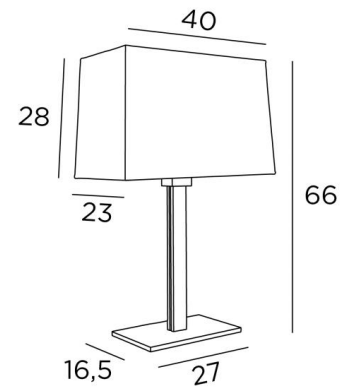

TAHO

TAHO in brushed bronze with rectangular lampshade in Gabala Platinum (fabric from category 3)

With its sleek design giving it that essential, contemporary style, this elegant table light is perfect for decorating your home with sobriety and elegance

An opaline light diffuser, which conceals the brightness of the bulb, allows **TAHO** to be placed on a bedside table or at the end of a sofa

Thanks to a wide range of materials and colors, you can create a beautiful rectangular lampshade to match your interior

This table light with lampshade is also available as a floor light, see [TAHO FLOOR](#)

OVERALL SIZES

H66cm L43 x 23cm

BASE

Solid brass base : 27 x 16,5 x 1cm

TECHNICAL DATA

E27 fitting with ring

Switch on the cable