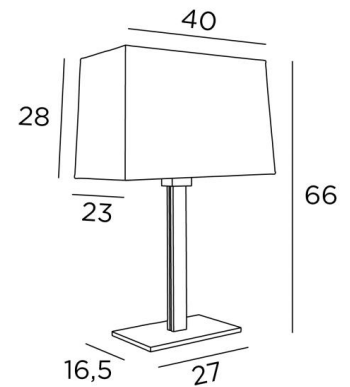

TAHO

TAHO in brushed bronze with rectangular lampshade in Gabala Platinum (fabric from category 3)

With its sleek design giving it that essential, contemporary style, this elegant table light is perfect for decorating your home with sobriety and elegance

An opaline light diffuser, which conceals the brightness of the bulb, allows **TAHO** to be placed on a bedside table or at the end of a sofa

Thanks to a wide range of materials and colors, you can create a beautiful rectangular lampshade to match your interior

#### OVERALL SIZES

H66cm L43 x 23cm

#### BASE

Solid brass base : 27 x 16,5 x 1cm