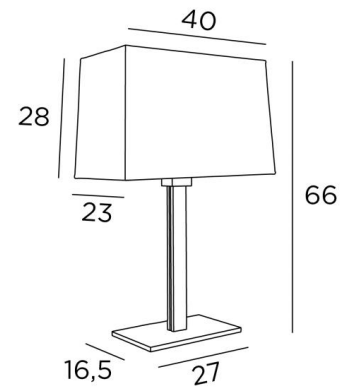

TAHO

TAHO in brushed bronze with rectangular lampshade in Gabala Platinum (fabric from category 3)

With its sleek design giving it that essential, contemporary style, this elegant table light is perfect for decorating your home with sobriety and elegance

An opaline light diffuser, which conceals the brightness of the bulb, allows **TAHO** to be placed on a bedside table or at the end of a sofa

Thanks to a wide range of materials and colors, you can create a beautiful rectangular lampshade to match your interior

#### OVERALL SIZES

H66cm L43 x 23cm

#### BASE

Solid brass base : 27 x 16,5 x 1cm