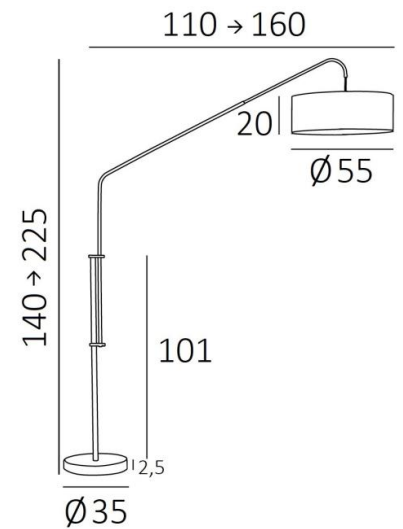

A great floor light to place in the centre of your living room or dining room, where he will create a majestic atmosphere

Mounted on a very heavy base for exceptional stability, **ELEPHANTINE** is hyper-functional. Both height and depth adjustable, she allows multiple positions

The cylindrical lampshade is equipped with an integral diffuser that reduces the brightness of the bulb
With the large choice of materials and colors we offer, you will have no trouble choosing the lampshade that will embellish your floor light and your living room

OVERALL SIZES

H140→225cm L110→160cm Ø55cm

BASE

Ø35 x 2,5cm

TECHNICAL DATA

One E27 fitting with ring

A foot switch on the cable (standard)

A foot dimmer on the cable (option)

Floor light adjustable in depth

Floor light adjustable in height

Delivered with a diffuser in Polycrystal (Ø55cm)

AVAILABLE METAL FINISHES AND CODES

28 - Light bronze - 3233 028

29 - Brushed bronze - 3233 029

32 - Brushed chrome - 3233 032

LAMPSHADE : SIZES & CODE

Ø55 - 55 - 20cm

+ *integral diffuser*

Code: 3233 + fabric code

We propose more than 180 fabrics/materials/colors for lampshades

DEPTH
ADJUSTABLE

HEIGHT
ADJUSTABLE

FOOT
SWITCH