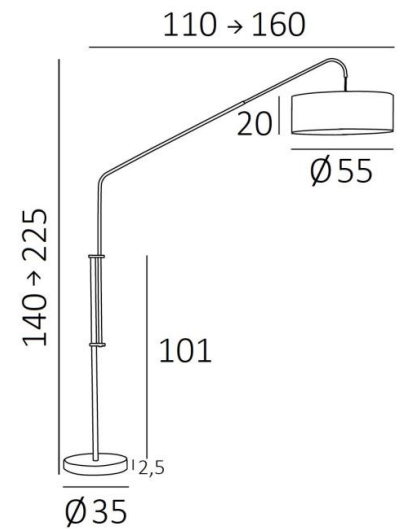

A great floor light to place in the centre of your living room or dining room, where he will create a majestic atmosphere

Mounted on a very heavy base for exceptional stability, **ELEPHANTINE** is hyper-functional. Both height and depth adjustable, she allows multiple positions

The cylindrical lampshade is equipped with an integral diffuser that reduces the brightness of the bulb
With the large choice of materials and colors we offer, you will have no trouble choosing the lampshade that will embellish your floor light and your living room

OVERALL SIZES

H140→225cm L110→160cm Ø55cm

BASE

Ø35 x 2,5cm

TECHNICAL DATA

One E27 fitting with ring

A foot switch on the cable (standard)

A foot dimmer on the cable (option)

Floor light adjustable in depth

Floor light adjustable in height

Delivered with a diffuser in Polycrystal (Ø55cm)

AVAILABLE METAL FINISHES AND CODES

28 - Light bronze - 3233 028

29 - Brushed bronze - 3233 029

LAMPSHADE : SIZES & CODE

Ø55 - 55 - 20cm

+ *integral diffuser*

Code: 3233 + fabric code

We propose more than 180 fabrics/materials/colors for lampshades

DEPTH
ADJUSTABLE

HEIGHT
ADJUSTABLE

FOOT
SWITCH