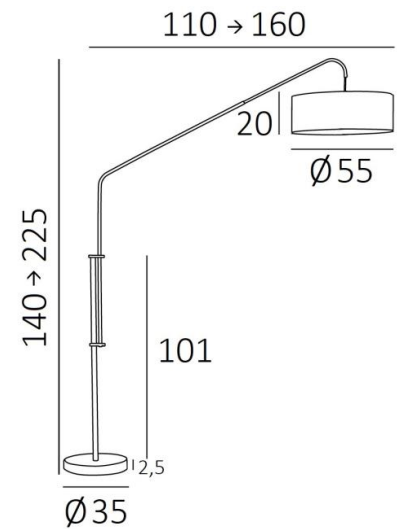

A great floor light to place in the centre of your living room or dining room, where he will create a majestic atmosphere

Mounted on a very heavy base for exceptional stability, **ELEPHANTINE** is hyper-functional. Both height and depth adjustable, she allows multiple positions

The cylindrical lampshade is equipped with an integral diffuser that reduces the brightness of the bulb
With the large choice of materials and colors we offer, you will have no trouble choosing the lampshade that will embellish your floor light and your living room

OVERALL SIZES

H140→225cm L110→160cm Ø55cm

BASE

Ø35 x 2,5cm

TECHNICAL DATA

One E27 fitting with ring

A foot switch on the cable (standard)

A foot dimmer on the cable (option)

Floor light adjustable in depth

Floor light adjustable in height

Delivered with a diffuser in Polycrystal (Ø55cm)

AVAILABLE METAL FINISHES AND CODES

28 - Light bronze - 3233 028

29 - Brushed bronze - 3233 029

LAMPSHADE : SIZES & CODE

Ø55 - 55 - 20cm

+ *integral diffuser*

Code: 3233 + fabric code

We propose more than 150 materials/colors for lampshades.

DEPTH
ADJUSTABLE

HEIGHT
ADJUSTABLE

E27

FOOT
SWITCH

I

iP
20

KILO
20.00