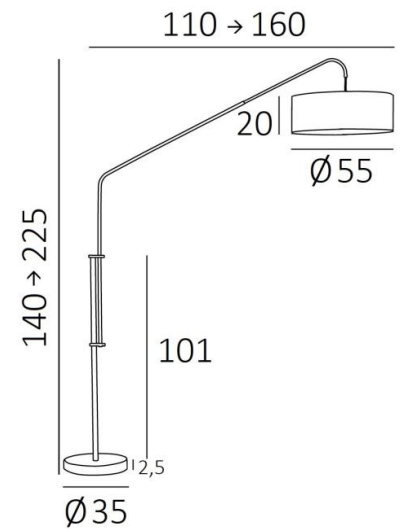

A great floor light to place in the centre of your living room or dining room, where he will create a majestic atmosphere

Mounted on a very heavy base for exceptional stability, **ELEPHANTINE** is hyper-functional. Both height and depth adjustable, she allows multiple positions

The cylindrical lampshade is equipped with an integral diffuser that reduces the brightness of the bulb
With the large choice of materials and colors we offer, you will have no trouble choosing the lampshade that will embellish your floor light and your living room

OVERALL SIZES

H140→225cm L110→160cm Ø55cm

BASE

Ø35 x 2,5cm

TECHNICAL DATA

One E27 fitting with ring

A foot switch on the cable (standard)

A foot dimmer on the cable (option)

Floor light adjustable in depth

Floor light adjustable in height

Delivered with a diffuser in Polycrystal (Ø55cm)

AVAILABLE METAL FINISHES AND CODES

28 - Light bronze - 3233 028

29 - Brushed bronze - 3233 029

32 - Brushed chrome - 3233 032

LAMP SHADE : SIZES & CODE

Ø55 - 55 - 20cm

+ integral diffuser

Code: 3233 + fabric code

We propose more than 180 fabrics/materials/colors for lampshades