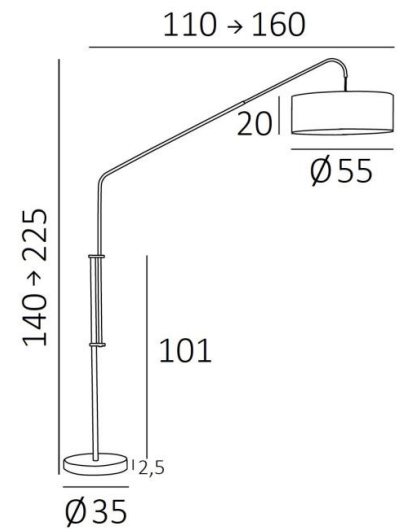

A great floor light to place in the centre of your living room or dining room, where he will create a majestic atmosphere

Mounted on a very heavy base for exceptional stability, **ELEPHANTINE** is hyper-functional. Both height and depth adjustable, she allows multiple positions

The cylindrical lampshade is equipped with an integral diffuser that reduces the brightness of the bulb
With the large choice of materials and colors we offer, you will have no trouble choosing the lampshade that will embellish your floor light and your living room

OVERALL SIZES

H140→225cm L110→160cm Ø55cm

BASE

Ø35 x 2,5cm

TECHNICAL DATA

One E27 fitting with ring

A foot switch on the cable (standard)

A foot dimmer on the cable (option)

Floor light adjustable in depth

Floor light adjustable in height

Delivered with a diffuser in Polycrystal (Ø55cm)

AVAILABLE METAL FINISHES AND CODES

28 - Light bronze - 3233 028

29 - Brushed bronze - 3233 029

32 - Brushed chrome - 3233 032

LAMP SHADE : SIZES & CODE

Ø55 - 55 - 20cm

+ integral diffuser

Code: 3233 + fabric code

We propose more than 180 fabrics/materials/colors for lampshades

DEPTH
ADJUSTABLE

HEIGHT
ADJUSTABLE

FOOT
SWITCH