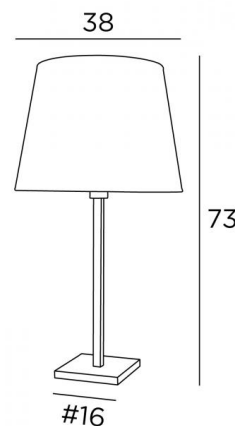

MENNA 3 o

MENNA 3 in brushed bronze with lampshade in Sami chanvre (fabric from category 2)

MENNA 3 o is a beautiful table light with a round conical lampshade

This table light is very trendy with its clean, sober and timeless design. She can easily be placed anywhere, especially since she is available in three sizes and with different shaped lampshades

OVERALL SIZES

H73cm Ø38cm

BASE

#16 x 2cm

TECHNICAL DATA

E27 fitting with ring

Switch on the cable

AVAILABLE METAL FINISHES AND CODES

28 - Light bronze - 2257 028

29 - Brushed bronze - 2257 029

32 - Brushed chrome - 2257 032

LAMPSHADE : SIZES & CODE

Ø28 - 38 - 28cm

Code: 2260 + fabric code

We propose more than 150 materials/colors for lampshades.