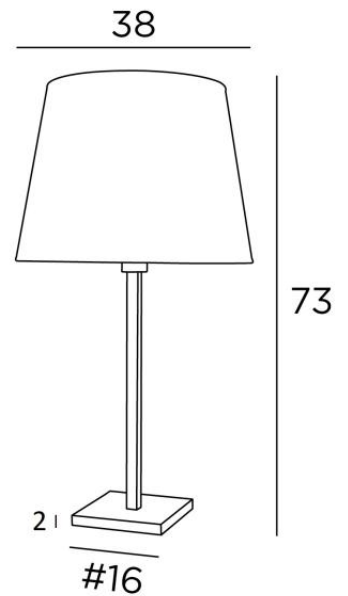

## MENNA 3 o

MENNA 3 in brushed bronze with conical lampshade in Lin Moscou (fabric from category 2)

**MENNA 3 o** is a beautiful table light with a round conical lampshade. This table light is very trendy with its clean, sober and timeless design. She can easily be placed anywhere, especially since she is available in three sizes and with different shaped lampshades. This lamp is more than just a light, it is a way to bring color and brightness into your home. Choose carefully the material or fabric of your lampshade from our wide range. **MENNA 3 o** is available in two smaller sizes

### OVERALL SIZES

H73cm Ø38cm

**BASE :** #16 x 2cm

### TECHNICAL DATA

E27 fitting with ring

Switch on the cable

### LAMPSHADE : SIZES & CODE

Ø28 - 38 - 28cm

Code: 2260 + fabric code

We propose more than 150 materials/colors for lampshades.