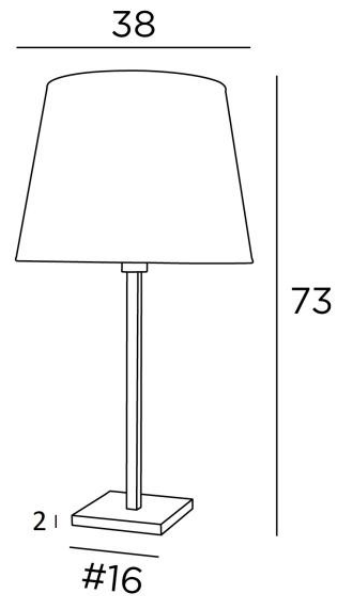

## MENNA 3 o

MENNA 3 in brushed bronze with conical lampshade in Lin Moscou (fabric from category 2)

**MENNA 3 o** is a beautiful table light with a round conical lampshade. This table light is very trendy with its clean, sober and timeless design. She can easily be placed anywhere, especially since she is available in three sizes and with different shaped lampshades. This lamp is more than just a light, it is a way to bring color and brightness into your home. Choose carefully the material or fabric of your lampshade from our wide range. **MENNA 3 o** is available in two smaller sizes

### OVERALL SIZES

H73cm Ø38cm

**BASE :** #16 x 2cm

### TECHNICAL DATA

E27 fitting with ring  
Switch on the cable

### LAMPSHADE : SIZES & CODE

Ø28 - 38 - 28cm

Code: 2260 + fabric code

We propose more than 180 fabrics/materials/colors for lampshades