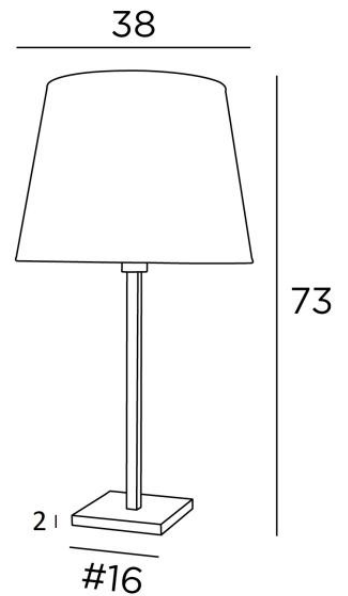

## MENNA 3 o

MENNA 3 in brushed bronze with conical lampshade in Lin Moscou (fabric from category 2)

**MENNA 3 o** is a beautiful table light with a round conical lampshade. This table light is very trendy with its clean, sober and timeless design. She can easily be placed anywhere, especially since she is available in three sizes and with different shaped lampshades. This lamp is more than just a light, it is a way to bring color and brightness into your home. Choose carefully the material or fabric of your lampshade from our wide range. **MENNA 3 o** is available in two smaller sizes

### OVERALL SIZES

H73cm Ø38cm

**BASE :** #16 x 2cm

### TECHNICAL DATA

E27 fitting with ring

Switch on the cable

### LAMPSHADE : SIZES & CODE

Ø28 - 38 - 28cm

Code: 2260 + fabric code

We propose more than 180 fabrics/materials/colors for lampshades