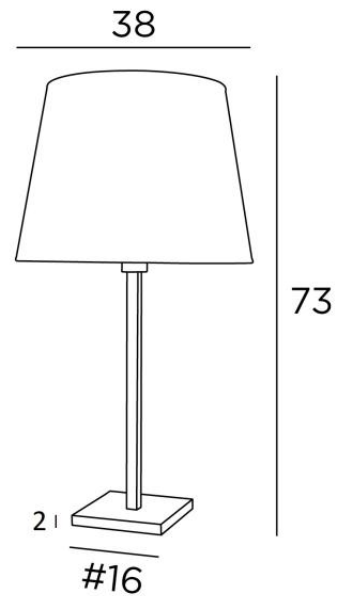

MENNA 3 o

MENNA 3 in brushed bronze with conical lampshade in Lin Moscou (fabric from category 2)

MENNA 3 o is a beautiful table light with a round conical lampshade. This table light is very trendy with its clean, sober and timeless design. She can easily be placed anywhere, especially since she is available in three sizes and with different shaped lampshades. This lamp is more than just a light, it is a way to bring color and brightness into your home. Choose carefully the material or fabric of your lampshade from our wide range. **MENNA 3 o** is available in two smaller sizes

OVERALL SIZES

H73cm Ø38cm

BASE : #16 x 2cm

TECHNICAL DATA

E27 fitting with ring

Switch on the cable

AVAILABLE METAL FINISHES AND CODES

25 - Brushed brass - 2257 025

28 - Light bronze - 2257 028

29 - Brushed bronze - 2257 029

32 - Brushed chrome - 2257 032

LAMPSHADE : SIZES & CODE

Ø28 - 38 - 28cm

Code: 2260 + fabric code

We propose more than 180 fabrics/materials/colors for lampshades