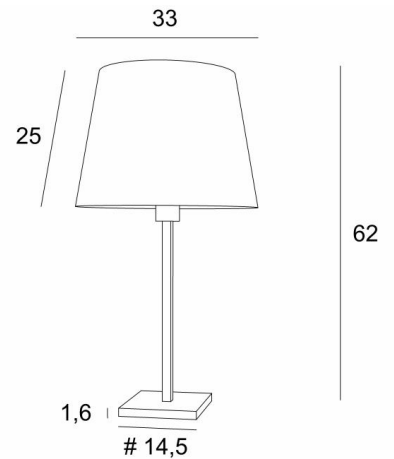

## MENNA 2 o

MENNA 2 in brushed bronze with lampshade in Dreams Bambou (fabric from category 2)

**MENNA 2 o** is a beautiful table light with a round conical lampshade. This table light is very trendy with its clean, sober and timeless design. She can easily be placed anywhere, especially since she is available in three sizes and with different shaped lampshades. This lamp is more than just a light, it is a way to bring colour and brightness into your home. Choose carefully the material or fabric of your lampshade from our wide range. **MENNA 2 o** is available in two other sizes

### OVERALL SIZES

H62cm Ø33cm

### BASE

#14,5 x 1,6cm

### LAMPSHADE : SIZES & CODE

Ø25 - 33 - 25cm

Code: 2259 + fabric code

We propose more than 150 materials/colors for lampshades.