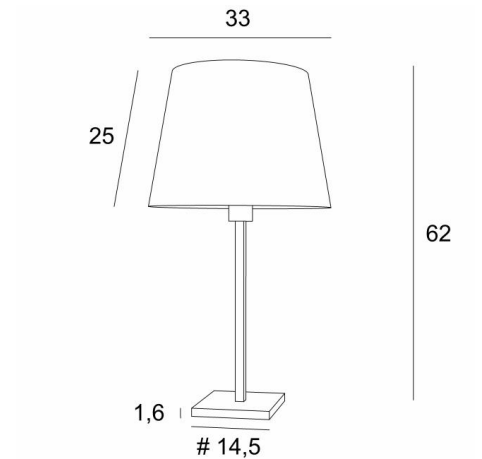

MENNA 2 o

MENNA 2 in brushed bronze with lampshade in Dreams Bambou (fabric from category 2)

MENNA 2 o is a beautiful table light with a round conical lampshade. This table light is very trendy with its clean, sober and timeless design. She can easily be placed anywhere, especially since she is available in three sizes and with different shaped lampshades. This lamp is more than just a light, it is a way to bring colour and brightness into your home. Choose carefully the material or fabric of your lampshade from our wide range. **MENNA 2 o** is available in two other sizes

OVERALL SIZES

H62cm Ø33cm

BASE

#14,5 x 1,6cm

TECHNICAL DATA

E27 fitting with ring
Switch on the cable

AVAILABLE METAL FINISHES AND CODES

28 - Light bronze - 2256 028

29 - Brushed bronze - 2256 029

33 - Brushed nickel - 2256 033

LAMPSHADE : SIZES & CODE

Ø25 - 33 - 25cm

Code: 2259 + fabric code

We propose more than 180 fabrics/materials/colors for lampshades