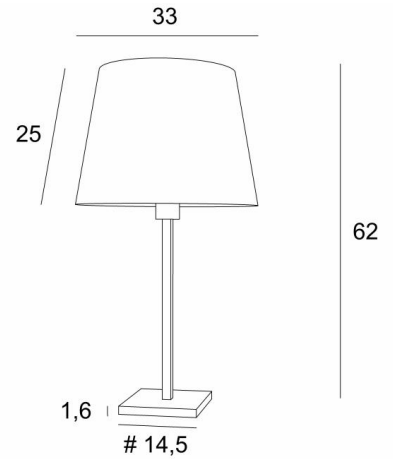

MENNA 2 o

MENNA 2 in brushed bronze with lampshade in Dreams Bambou (fabric from category 2)

MENNA 2 o is a beautiful table light with a round conical lampshade. This table light is very trendy with its clean, sober and timeless design. She can easily be placed anywhere, especially since she is available in three sizes and with different shaped lampshades. This lamp is more than just a light, it is a way to bring colour and brightness into your home. Choose carefully the material or fabric of your lampshade from our wide range. **MENNA 2 o** is available in two other sizes

OVERALL SIZES

H62cm Ø33cm

BASE

#14,5 x 1,6cm

TECHNICAL DATA

E27 fitting with ring
Switch on the cable

AVAILABLE METAL FINISHES AND CODES

28 - Light bronze - 2256 028

29 - Brushed bronze - 2256 029

33 - Brushed nickel - 2256 033

LAMPSHADE : SIZES & CODE

Ø25 - 33 - 25cm

Code: 2259 + fabric code

We propose more than 180 fabrics/materials/colors for lampshades