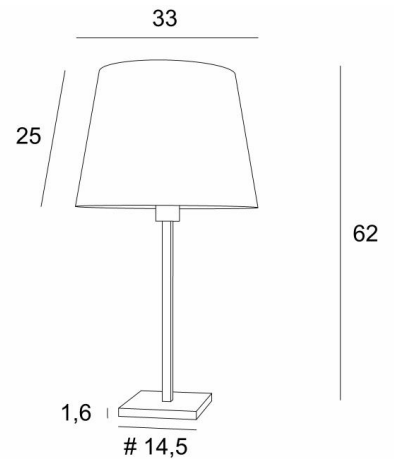

MENNA 2 o

MENNA 2 in brushed bronze with lampshade in Dreams Bambou (fabric from category 2)

MENNA 2 o is a beautiful table light with a round conical lampshade. This table light is very trendy with its clean, sober and timeless design. She can easily be placed anywhere, especially since she is available in three sizes and with different shaped lampshades. This lamp is more than just a light, it is a way to bring colour and brightness into your home. Choose carefully the material or fabric of your lampshade from our wide range. **MENNA 2 o** is available in two other sizes

OVERALL SIZES

H62cm Ø33cm

BASE

#14,5 x 1,6cm

TECHNICAL DATA

E27 fitting with ring
Switch on the cable

AVAILABLE METAL FINISHES AND CODES

25 - Brushed brass - 2256 025

28 - Light bronze - 2256 028

29 - Brushed bronze - 2256 029

32 - Brushed chrome - 2256 032

LAMPSHADE : SIZES & CODE

Ø25 - 33 - 25cm

Code: 2259 + fabric code

We propose more than 180 fabrics/materials/colors for lampshades