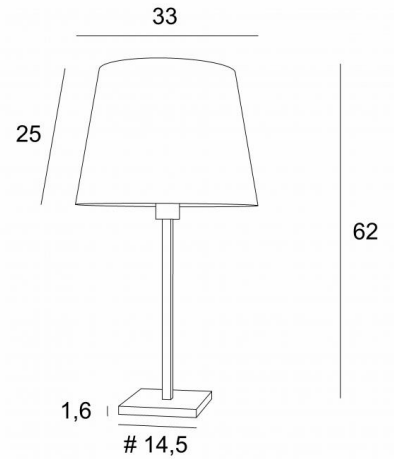

MENNA 2 o

MENNA 2 in brushed bronze with lampshade in Dreams bambou (fabric from category 2)

Table lamp with round conical lampshade. Available in 3 sizes. Sober, very modern design

OVERALL SIZES

H62cm Ø33cm

BASE

#14,5 x 1,6cm

TECHNICAL DATA

E27 fitting with ring
Switch on the cable

AVAILABLE METAL FINISHES AND CODES

28 - Light bronze - 2256 028

29 - Brushed bronze - 2256 029

32 - Brushed chrome - 2256 032

LAMPSHADE : SIZES & CODE

Ø25 - 33 - 25cm

Code: 2259 + fabric code

We offer more than 150 materials and colors