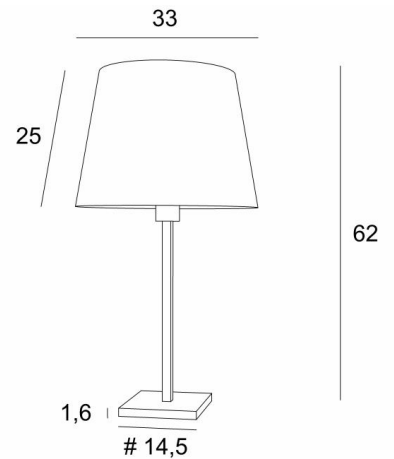

## MENNA 2 o

MENNA 2 in brushed bronze with lampshade in Dreams Bambou (fabric from category 2)

**MENNA 2 o** is a beautiful table light with a round conical lampshade. This table light is very trendy with its clean, sober and timeless design. She can easily be placed anywhere, especially since she is available in three sizes and with different shaped lampshades. This lamp is more than just a light, it is a way to bring colour and brightness into your home. Choose carefully the material or fabric of your lampshade from our wide range. **MENNA 2 o** is available in two other sizes

### OVERALL SIZES

H62cm Ø33cm

### BASE

#14,5 x 1,6cm

### LAMPSHADE : SIZES & CODE

Ø25 - 33 - 25cm

Code: 2259 + fabric code

We propose more than 180 fabrics/materials/colors for lampshades

**LIGHTING COLLECTION**