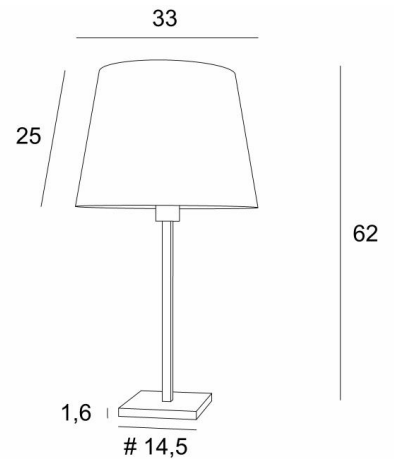

MENNA 2 o

MENNA 2 in brushed bronze with lampshade in Dreams Bambou (fabric from category 2)

MENNA 2 o is a beautiful table light with a round conical lampshade

This table light is very trendy with its clean, sober and timeless design. She can easily be placed anywhere, especially since she is available in three sizes and with different shaped lampshades

OVERALL SIZES

H62cm Ø33cm

BASE

#14,5 x 1,6cm

TECHNICAL DATA

E27 fitting with ring

Switch on the cable

AVAILABLE METAL FINISHES AND CODES

28 - Light bronze - 2256 028

29 - Brushed bronze - 2256 029

32 - Brushed chrome - 2256 032

LAMPSHADE : SIZES & CODE

Ø25 - 33 - 25cm

Code: 2259 + fabric code

We propose more than 150 materials/colors for lampshades.