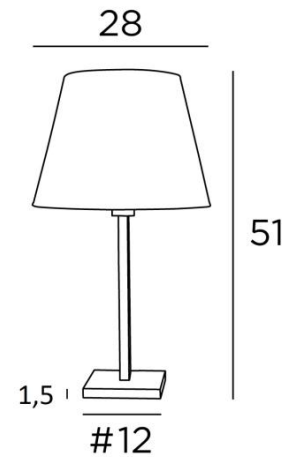

## MENNA 1 o

MENNA 1 in light bronze with conical lampshade in Parma Merisier (fabric from category 4)

**MENNA 1 o** is a beautiful table light with a round conical lampshade

This table light is very trendy with its clean, sober and timeless design. She can easily be placed anywhere, especially since she is available in three sizes and with different shaped lampshades

### OVERALL SIZES

H51cm Ø28cm

### BASE

Solid brass base : #12 x 1,5cm

### LAMPSHADE : SIZES & CODE

Ø18 - 28 - 21cm

Code: 2258 + fabric code

We propose more than 150 materials/colors for lampshades.