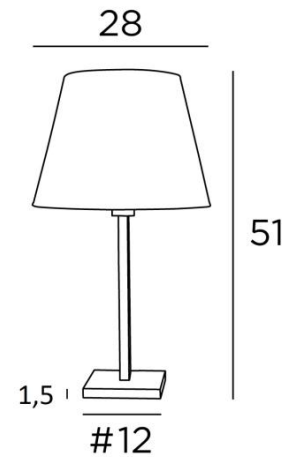

MENNA 1 o

MENNA 1 in light bronze with conical lampshade in Parma Merisier (fabric from category 4)

MENNA 1 o is a beautiful table light with a round conical lampshade

This table light is very trendy with its clean, sober and timeless design. She can easily be placed anywhere, especially since she is available in three sizes and with different shaped lampshades. This lamp is more than just a light, it is a way to bring colour and brightness into your home. Choose carefully the material or fabric of your lampshade from our wide range. **MENNA 1 o** is available in two larger sizes

OVERALL SIZES

H51cm Ø28cm

BASE

Solid brass base : #12 x 1,5cm

TECHNICAL DATA

E27 fitting with ring

Switch on the cable

AVAILABLE METAL FINISHES AND CODES

25 - Brushed brass - 2255 025

28 - Light bronze - 2255 028

29 - Brushed bronze - 2255 029

32 - Brushed chrome - 2255 032

LAMPSHADE : SIZES & CODE

Ø18 - 28 - 21cm

Code: 2258 + fabric code

We propose more than 180 fabrics/materials/colors for lampshades