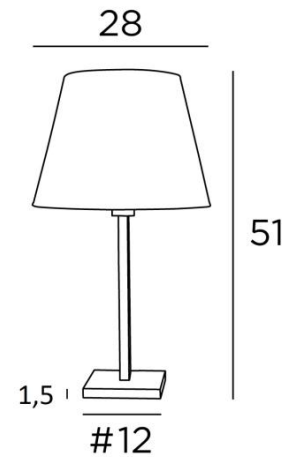

## MENNA 1 o

MENNA 1 in light bronze with conical lampshade in Parma Merisier (fabric from category 4)

**MENNA 1 o** is a beautiful table light with a round conical lampshade

This table light is very trendy with its clean, sober and timeless design. She can easily be placed anywhere, especially since she is available in three sizes and with different shaped lampshades. This lamp is more than just a light, it is a way to bring colour and brightness into your home. Choose carefully the material or fabric of your lampshade from our wide range. **MENNA 1 o** is available in two larger sizes

### OVERALL SIZES

H51cm Ø28cm

### BASE

Solid brass base : #12 x 1,5cm

### LAMPSHADE : SIZES & CODE

Ø18 - 28 - 21cm

Code: 2258 + fabric code

We propose more than 180 fabrics/materials/colors for lampshades

**LIGHTING COLLECTION**