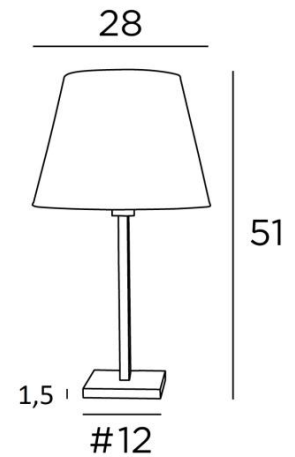

MENNA 1 o

MENNA 1 in light bronze with conical lampshade in Parma Merisier (fabric from category 4)

MENNA 1 o is a beautiful table light with a round conical lampshade

This table light is very trendy with its clean, sober and timeless design. She can easily be placed anywhere, especially since she is available in three sizes and with different shaped lampshades. This lamp is more than just a light, it is a way to bring colour and brightness into your home. Choose carefully the material or fabric of your lampshade from our wide range. **MENNA 1 o** is available in two larger sizes

OVERALL SIZES

H51cm Ø28cm

BASE

Solid brass base : #12 x 1,5cm

TECHNICAL DATA

E27 fitting with ring

Switch on the cable

AVAILABLE METAL FINISHES AND CODES

28 - Light bronze - 2255 028

29 - Brushed bronze - 2255 029

33 - Brushed nickel - 2255 033

LAMPSHADE : SIZES & CODE

Ø18 - 28 - 21cm

Code: 2258 + fabric code

We propose more than 180 fabrics/materials/colors for lampshades