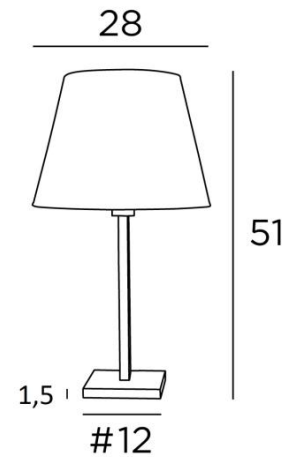

## MENNA 1 o

MENNA 1 in light bronze with conical lampshade in Parma Merisier (fabric from category 4)

**MENNA 1 o** is a beautiful table light with a round conical lampshade

This table light is very trendy with its clean, sober and timeless design. She can easily be placed anywhere, especially since she is available in three sizes and with different shaped lampshades. This lamp is more than just a light, it is a way to bring colour and brightness into your home. Choose carefully the material or fabric of your lampshade from our wide range. **MENNA 1 o** is available in two larger sizes

### OVERALL SIZES

H51cm Ø28cm

### BASE

Solid brass base : #12 x 1,5cm

### LAMPSHADE : SIZES & CODE

Ø18 - 28 - 21cm

Code: 2258 + fabric code

We propose more than 150 materials/colors for lampshades.

SWITCH  
ON  
CABLE

**LIGHTING COLLECTION**