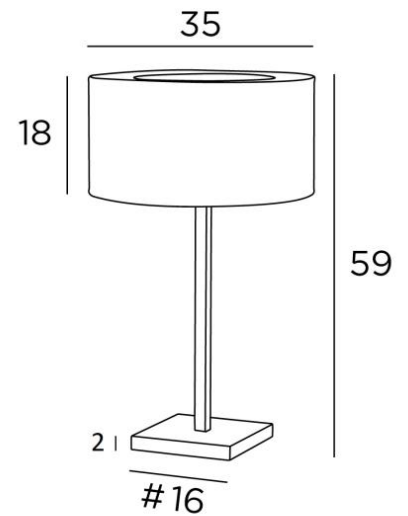

MENNA 3 cyl

MENNA 3 in brushed bronze with cylindrical lampshade in Seta Pirée (fabric from category 3)

MENNA 3 cyl is a beautiful table light with a round cylindrical lampshade. This table light is very trendy with its clean, sober and timeless design. She can easily be placed anywhere, especially since she is available in three sizes and with different shaped lampshades. This lamp is more than just a light, it is a way to bring color and brightness into your home. Choose carefully the material or fabric of your lampshade from our wide range. **MENNA 3 o** is available in two smaller sizes

OVERALL SIZES

H59cm Ø35cm

BASE : #16 x 2cm

TECHNICAL DATA

E27 fitting with ring

Switch on the cable

Lampshade covered by a ring of the same fabric for not to see the bulb

AVAILABLE METAL FINISHES AND CODES

25 - Brushed brass - 2257 025

28 - Light bronze - 2257 028

29 - Brushed bronze - 2257 029

32 - Brushed chrome - 2257 032

LAMPSHADE : SIZES & CODE

Ø35 - 35 - 18cm + ring Ø22cm

Code: 2257 + fabric code

We propose more than 150 materials/colors for lampshades.