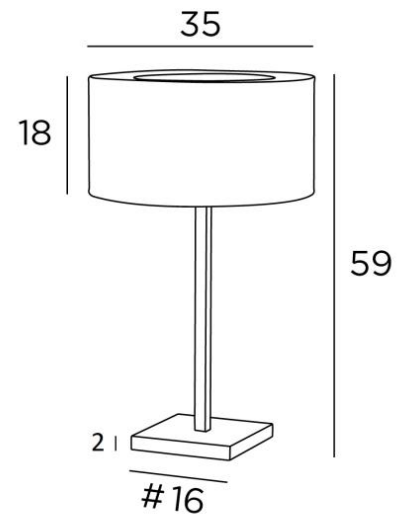

## MENNA 3 cyl

MENNA 3 in brushed bronze with cylindrical lampshade in Seta Pirée (fabric from category 3)

**MENNA 3 cyl** is a beautiful table light with a round cylindrical lampshade

This table light is very trendy with its clean, sober and timeless design. She can easily be placed anywhere, especially since she is available in three sizes and with different shaped lampshades

### OVERALL SIZES

H59cm Ø35cm

**BASE** : #16 x 2cm

### TECHNICAL DATA

E27 fitting with ring

Switch on the cable

Lampshade covered by a ring of the same fabric for not to see the bulb

### LAMPSHADE : SIZES & CODE

Ø35 - 35 - 18cm + ring Ø22cm

Code: 2257 + fabric code

We propose more than 150 materials/colors for lampshades.

**LIGHTING COLLECTION**