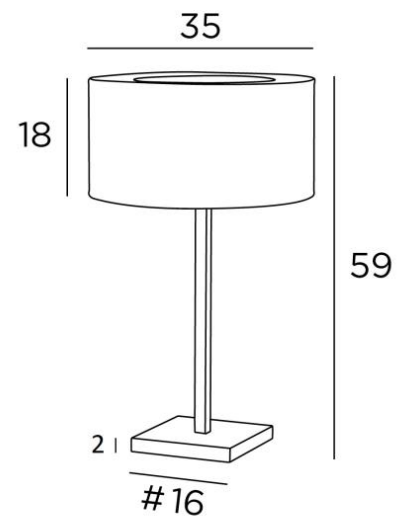

MENNA 3 cyl

MENNA 3 in brushed bronze with cylindrical lampshade in Seta Pirée (fabric from category 3)

MENNA 3 cyl is a beautiful table light with a round cylindrical lampshade. This table light is very trendy with its clean, sober and timeless design. She can easily be placed anywhere, especially since she is available in three sizes and with different shaped lampshades. This lamp is more than just a light, it is a way to bring color and brightness into your home. Choose carefully the material or fabric of your lampshade from our wide range. **MENNA 3 o** is available in two smaller sizes

OVERALL SIZES

H59cm Ø35cm

BASE : #16 x 2cm

TECHNICAL DATA

E27 fitting with ring

Switch on the cable

Lampshade covered by a ring of the same fabric for not to see the bulb

AVAILABLE METAL FINISHES AND CODES

25 - Brushed brass - 2257 025

28 - Light bronze - 2257 028

29 - Brushed bronze - 2257 029

32 - Brushed chrome - 2257 032

LAMPSHADE : SIZES & CODE

Ø35 - 35 - 18cm + ring Ø22cm

Code: 2257 + fabric code

We propose more than 180 fabrics/materials/colors for lampshades