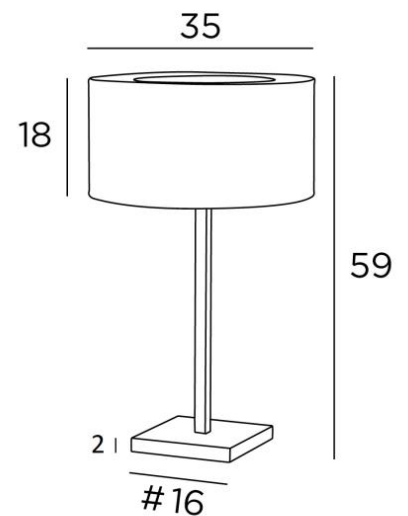

## MENNA 3 cyl

MENNA 3 in brushed bronze with cylindrical lampshade in Seta Pirée (fabric from category 3)

**MENNA 3 cyl** is a beautiful table light with a round cylindrical lampshade. This table light is very trendy with its clean, sober and timeless design. She can easily be placed anywhere, especially since she is available in three sizes and with different shaped lampshades. This lamp is more than just a light, it is a way to bring color and brightness into your home. Choose carefully the material or fabric of your lampshade from our wide range. **MENNA 3 o** is available in two smaller sizes

### OVERALL SIZES

H59cm Ø35cm

**BASE** : #16 x 2cm

### TECHNICAL DATA

E27 fitting with ring

Switch on the cable

Lampshade covered by a ring of the same fabric for not to see the bulb

### LAMPSHADE : SIZES & CODE

Ø35 - 35 - 18cm + ring Ø22cm

Code: 2257 + fabric code

We propose more than 180 fabrics/materials/colors for lampshades