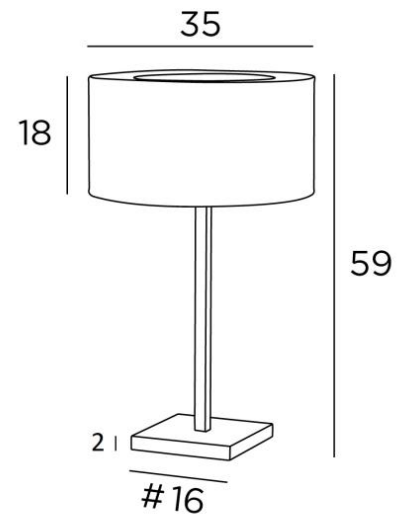

MENNA 3 cyl

MENNA 3 in brushed bronze with cylindrical lampshade in Seta Pirée (fabric from category 3)

MENNA 3 cyl is a beautiful table light with a round cylindrical lampshade. This table light is very trendy with its clean, sober and timeless design. She can easily be placed anywhere, especially since she is available in three sizes and with different shaped lampshades. This lamp is more than just a light, it is a way to bring color and brightness into your home. Choose carefully the material or fabric of your lampshade from our wide range. **MENNA 3 o** is available in two smaller sizes

OVERALL SIZES

H59cm Ø35cm

BASE : #16 x 2cm

TECHNICAL DATA

E27 fitting with ring

Switch on the cable

Lampshade covered by a ring of the same fabric for not to see the bulb

AVAILABLE METAL FINISHES AND CODES

28 - Light bronze - 2257 028

29 - Brushed bronze - 2257 029

33 - Brushed nickel - 2257 033

LAMPSHADE : SIZES & CODE

Ø35 - 35 - 18cm + ring Ø22cm

Code: 2257 + fabric code

We propose more than 180 fabrics/materials/colors for lampshades