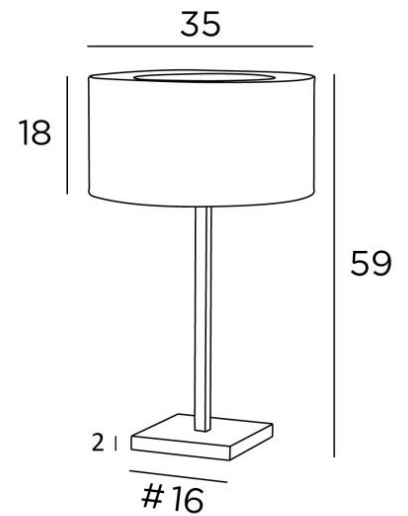

MENNA 3 cyl

MENNA 3 in brushed bronze with cylindrical lampshade in Seta Pirée (fabric from category 3)

MENNA 3 cyl is a beautiful table light with a round cylindrical lampshade. This table light is very trendy with its clean, sober and timeless design. She can easily be placed anywhere, especially since she is available in three sizes and with different shaped lampshades. This lamp is more than just a light, it is a way to bring color and brightness into your home. Choose carefully the material or fabric of your lampshade from our wide range. **MENNA 3 o** is available in two smaller sizes

OVERALL SIZES

H59cm Ø35cm

BASE : #16 x 2cm

TECHNICAL DATA

E27 fitting with ring

Switch on the cable

Lampshade covered by a ring of the same fabric for not to see the bulb

AVAILABLE METAL FINISHES AND CODES

25 - Brushed brass - 2257 025

28 - Light bronze - 2257 028

29 - Brushed bronze - 2257 029

32 - Brushed chrome - 2257 032

LAMPSHADE : SIZES & CODE

Ø35 - 35 - 18cm + ring Ø22cm

Code: 2257 + fabric code

We propose more than 180 fabrics/materials/colors for lampshades