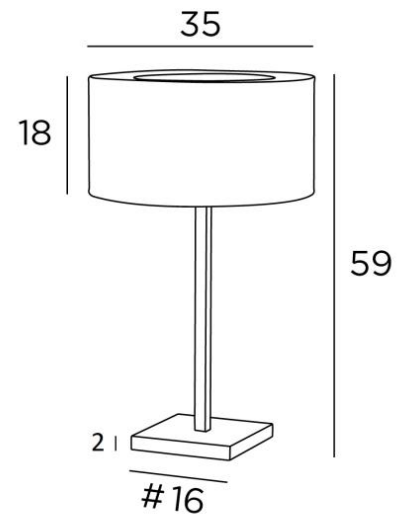

MENNA 3 cyl

MENNA 3 in brushed bronze with cylindrical lampshade in Seta Pirée (fabric from category 3)

MENNA 3 cyl is a beautiful table light with a round cylindrical lampshade. This table light is very trendy with its clean, sober and timeless design. She can easily be placed anywhere, especially since she is available in three sizes and with different shaped lampshades. This lamp is more than just a light, it is a way to bring color and brightness into your home. Choose carefully the material or fabric of your lampshade from our wide range. **MENNA 3 o** is available in two smaller sizes

OVERALL SIZES

H59cm Ø35cm

BASE : #16 x 2cm

TECHNICAL DATA

E27 fitting with ring

Switch on the cable

Lampshade covered by a ring of the same fabric for not to see the bulb

AVAILABLE METAL FINISHES AND CODES

	25 - Brushed brass - 2257 025
	28 - Light bronze - 2257 028
	29 - Brushed bronze - 2257 029
	32 - Brushed chrome - 2257 032

LAMPSHADE : SIZES & CODE

Ø35 - 35 - 18cm + ring Ø22cm

Code: 2257 + fabric code