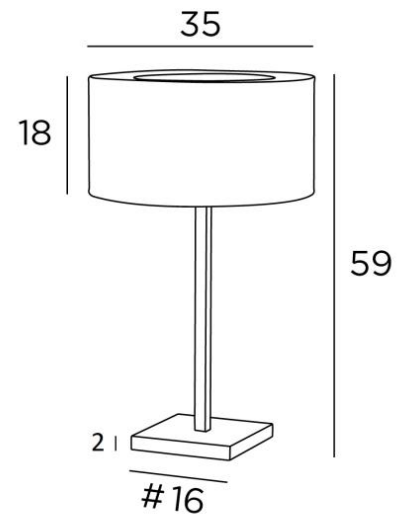

## MENNA 3 cyl

MENNA 3 in brushed bronze with cylindrical lampshade in Seta Pirée (fabric from category 3)

**MENNA 3 cyl** is a beautiful table light with a round cylindrical lampshade. This table light is very trendy with its clean, sober and timeless design. She can easily be placed anywhere, especially since she is available in three sizes and with different shaped lampshades. This lamp is more than just a light, it is a way to bring color and brightness into your home. Choose carefully the material or fabric of your lampshade from our wide range. **MENNA 3 o** is available in two smaller sizes

### OVERALL SIZES

H59cm Ø35cm

**BASE** : #16 x 2cm

### TECHNICAL DATA

E27 fitting with ring

Switch on the cable

Lampshade covered by a ring of the same fabric for not to see the bulb

### LAMPSHADE : SIZES & CODE

Ø35 - 35 - 18cm + ring Ø22cm

Code: 2257 + fabric code

We propose more than 180 fabrics/materials/colors for lampshades

**LIGHTING COLLECTION**