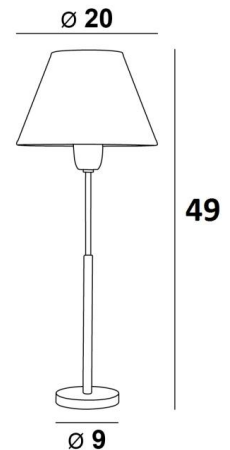

PEPI

PEPI in brushed bronze with lampshades in Maille Albâtre, Vanille and Fumée (fabrics from category 1)

**PEPI** is a bedside light with a round conical lampshade

Elegance and compactness are the main assets of this lamp

#### OVERALL SIZES

H49cm Ø20cm

#### BASE

Solid brass base : Ø9 x 1,5cm

#### LAMPSHADE : SIZES & CODE

Ø10 - 20 - 14cm

Code: 2163 + fabric code

We propose more than 150 materials/colors for lampshades.

**LIGHTING COLLECTION**