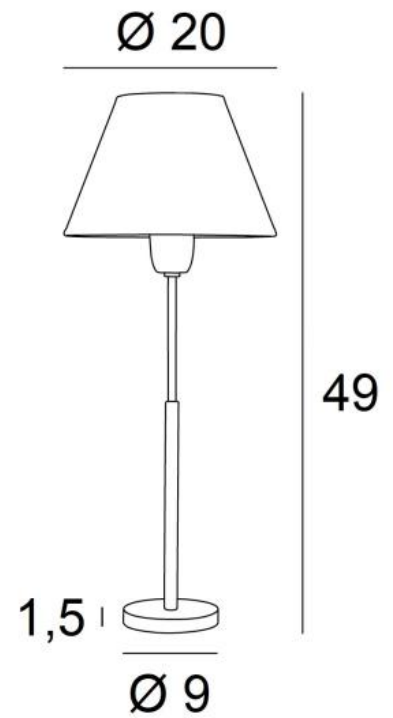

PEPI

PEPI in brushed bronze with lampshades in Maille Albâtre, Vanille and Fumée (fabrics from category 1)

PEPI is a bedside light with a round conical lampshade

Elegance and compactness are the main assets of this lamp

OVERALL SIZES

H49cm Ø20cm

BASE

Solid brass base : Ø9 x 1,5cm

TECHNICAL DATA

E27 fitting with ring

Switch on the cable

AVAILABLE METAL FINISHES AND CODES

25 - Brushed brass - 2163 025

28 - Light bronze - 2163 028

29 - Brushed bronze - 2163 029

33 - Brushed nickel - 2163 033

LAMPSHADE : SIZES & CODE

Ø10 - 20 - 14cm

Code: 2163 + fabric code

We propose more than 180 fabrics/materials/colors for lampshades