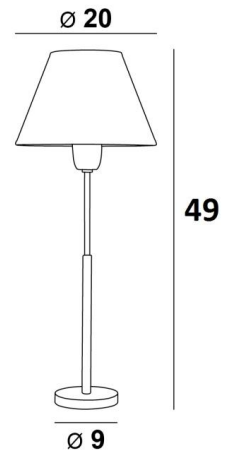

PEPI

PEPI in brushed bronze with lampshades in Maille Albâtre, Vanille and Fumée (fabrics from category 1)

PEPI is a bedside light with a round conical lampshade

Elegance and compactness are the main assets of this lamp

OVERALL SIZES

H49cm Ø20cm

BASE

Solid brass base : Ø9 x 1,5cm

TECHNICAL DATA

E27 fitting with ring

Switch on the cable

AVAILABLE METAL FINISHES AND CODES

25 - Brushed brass - 2163 025

28 - Light bronze - 2163 028

29 - Brushed bronze - 2163 029

32 - Brushed chrome - 2163 032

LAMPSHADE : SIZES & CODE

Ø10 - 20 - 14cm

Code: 2163 + fabric code

We propose more than 180 fabrics/materials/colors for lampshades