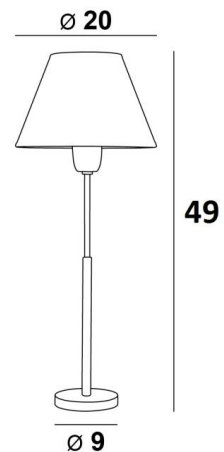

PEPI

PEPI in brushed bronze with lampshades in Maille Albâtre, Vanille and Fumée (fabrics from category 1)

PEPI is a bedside light with a round conical lampshade

Elegance and compactness are the main assets of this lamp

OVERALL SIZES

H49cm Ø20cm

BASE

Solid brass base : Ø9 x 1,5cm

TECHNICAL DATA

E27 fitting with ring

Switch on the cable

AVAILABLE METAL FINISHES AND CODES

25 - Brushed brass - 2163 025

28 - Light bronze - 2163 028

29 - Brushed bronze - 2163 029

32 - Brushed chrome - 2163 032

LAMPSHADE : SIZES & CODE

Ø10 - 20 - 14cm

Code: 2163 + fabric code

We propose more than 180 fabrics/materials/colors for lampshades