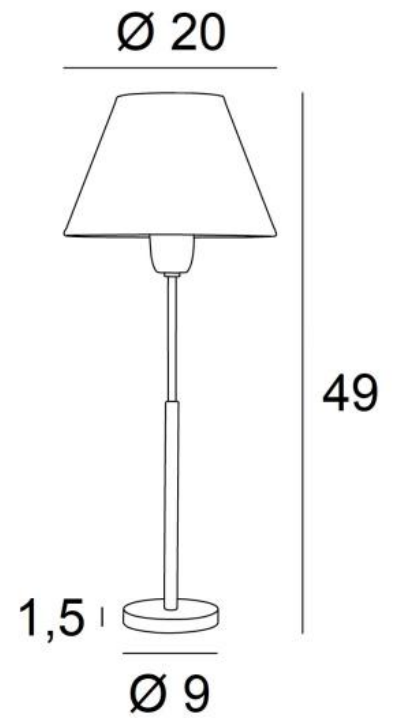

PEPI

PEPI in brushed bronze with lampshades in Maille Albâtre, Vanille and Fumée (fabrics from category 1)

**PEPI** is a bedside light with a round conical lampshade

Elegance and compactness are the main assets of this lamp

#### OVERALL SIZES

H49cm Ø20cm

#### BASE

Solid brass base : Ø9 x 1,5cm

#### LAMPSHADE : SIZES & CODE

Ø10 - 20 - 14cm

Code: 2163 + fabric code

We propose more than 180 fabrics/materials/colors for lampshades

LIGHTING COLLECTION