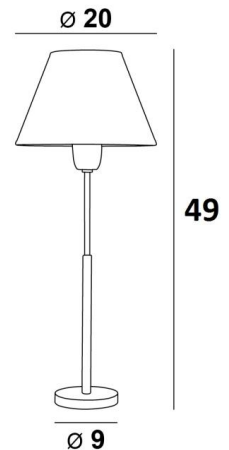

PEPI

PEPI in brushed bronze with lampshades in Maille Albâtre, Vanille and Fumée (fabrics from category 1)

PEPI is a bedside light with a round conical lampshade

Elegance and compactness are the main assets of this lamp

OVERALL SIZES

H49cm Ø20cm

BASE

Solid brass base : Ø9 x 1,5cm

TECHNICAL DATA

E27 fitting with ring

Switch on the cable

AVAILABLE METAL FINISHES AND CODES

25 - Brushed brass - 2163 025

28 - Light bronze - 2163 028

29 - Brushed bronze - 2163 029

32 - Brushed chrome - 2163 032

LAMPSHADE : SIZES & CODE

Ø10 - 20 - 14cm

Code: 2163 + fabric code

We propose more than 180 fabrics/materials/colors for lampshades