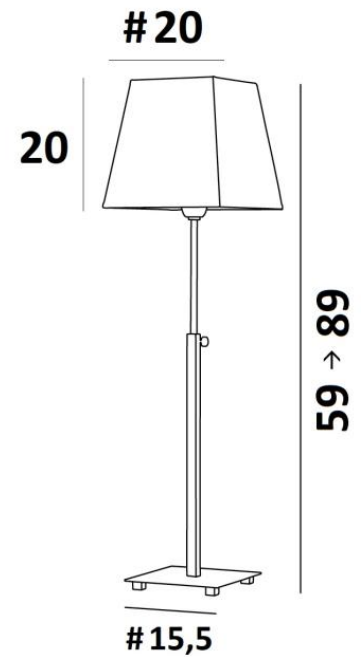

NOUBET #

NOUBET in brushed bronze with lampshade in Palmier Losanges (material from category 5)

Table light adjustable in height with a square lampshade

Unique and original, it is always up-to-date with its minimalist and sober design

OVERALL SIZES

H59→89cm #20cm

BASE

Solid brass base : #15,5 x 1,5cm

TECHNICAL DATA

E27 fitting with ring

Switch on the cable

Table lamp adjustable in height