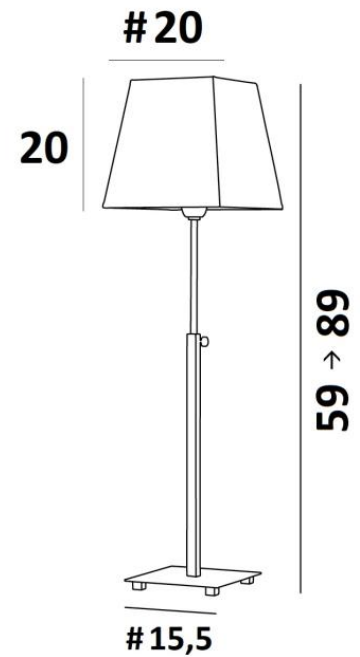

NOUBET #

NOUBET in brushed bronze with lampshade in Palmier Losanges (material from category 5)

Table light adjustable in height with a square lampshade

Unique and original, it is always up-to-date with its minimalist and sober design

OVERALL SIZES

H59→89cm #20cm

BASE

Solid brass base : #15,5 x 1,5cm

TECHNICAL DATA

E27 fitting with ring

Switch on the cable

Table lamp adjustable in height