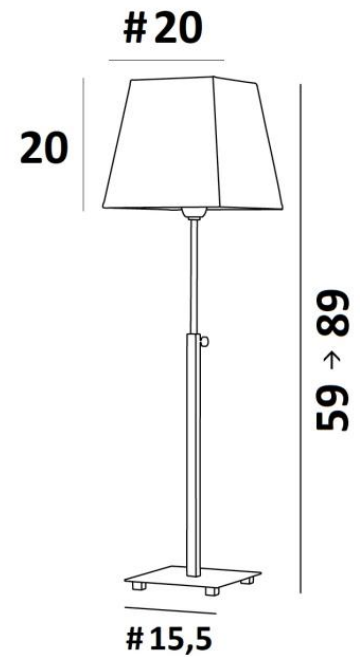

NOUBET #

NOUBET in brushed bronze with lampshade in Palmier Losanges (material from category 5)

Table light adjustable in height with a square lampshade

Unique and original, it is always up-to-date with its minimalist and sober design

OVERALL SIZES

H59→89cm #20cm

BASE

Solid brass base : #15,5 x 1,5cm

TECHNICAL DATA

E27 fitting with ring

Switch on the cable

Table lamp adjustable in height

AVAILABLE METAL FINISHES AND CODES

28 - Light bronze - 2362 028

29 - Brushed bronze - 2362 029

32 - Brushed chrome - 2362 032

LAMPSHADE : SIZES & CODE

#14 - 20 - 20cm

Code: 1308 + fabric code

We propose more than 150 materials/colors for lampshades.