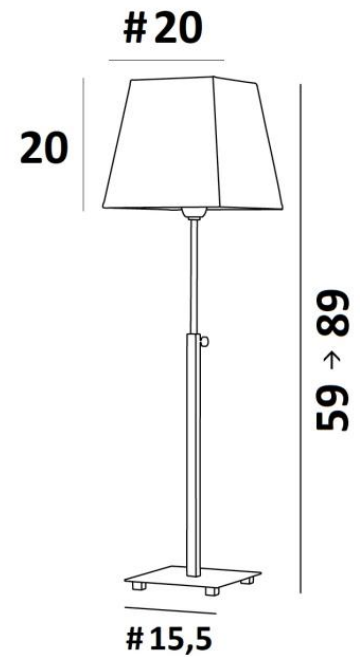

NOUBET #

NOUBET in brushed bronze with lampshade in Palmier Losanges (material from category 5)

Table light adjustable in height with a square lampshade

Unique and original, it is always up-to-date with its minimalist and sober design

#### OVERALL SIZES

H59→89cm #20cm

#### BASE

Solid brass base : #15,5 x 1,5cm

#### TECHNICAL DATA

E27 fitting with ring

Switch on the cable

Table lamp adjustable in height