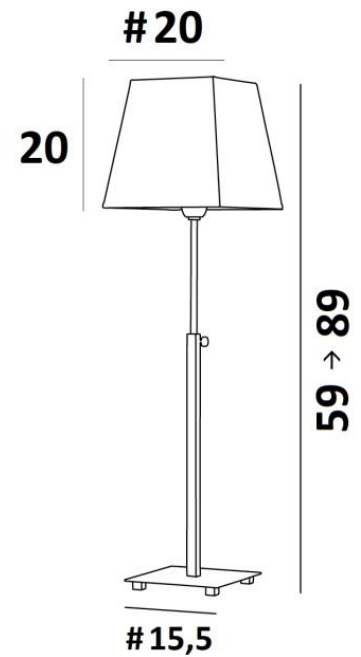

NOUBET #

NOUBET in brushed bronze with lampshade in Palmier Losanges (material from category 5)

Table light adjustable in height with a square lampshade

Unique and original, it is always up-to-date with its minimalist and sober design

OVERALL SIZES

H59→89cm #20cm

BASE

Solid brass base : #15,5 x 1,5cm

TECHNICAL DATA

E27 fitting with ring

Switch on the cable

Table lamp adjustable in height

AVAILABLE METAL FINISHES AND CODES

28 - Light bronze - 2362 028

29 - Brushed bronze - 2362 029

32 - Brushed chrome - 2362 032

LAMPSHADE : SIZES & CODE

#14 - 20 - 20cm

Code: 1308 + fabric code

We propose more than 180 fabrics/materials/colors for lampshades