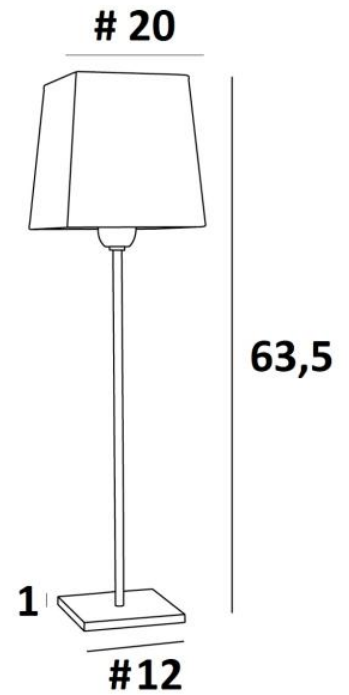

ANOUKIS 3

ANOUKIS 3 in brushed bronze with lampshade Palmier Losanges (material from category 5)

Table light to place a square lampshade

Unique and original, it is always up-to-date with its minimalist and sober design

ANOUKIS 3 # is a beautiful mood lighting to place on a piece of furniture or a bedside table and is very discreet and easy to complete a decoration, especially since she is represented with different shaped lampshades. With the large choice of materials and colors we offer, you will have no trouble choosing the lampshade that will embellish your lamp and your decoration

ANOUKIS 3 # is available in two smaller sizes with lampshades in different shapes

OVERALL SIZES

H63,5cm #20cm

BASE

Solid brass base : #12 x 1cm

TECHNICAL DATA

One E27 fitting with ring

One switch on the cable