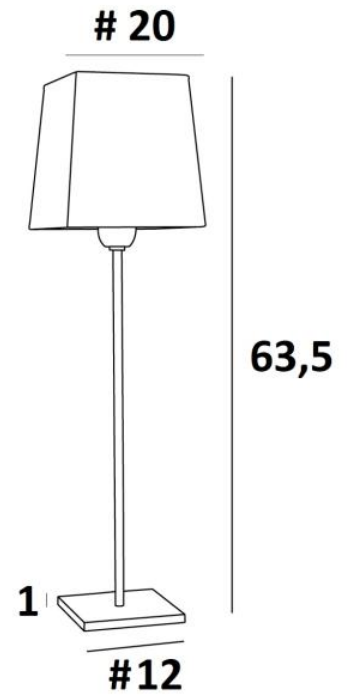

## ANOUKIS 3 #

ANOUKIS 3 in brushed bronze with lampshade Palmier Losanges  
(material from category 5)

Table light to place a square lampshade

Unique and original, it is always up-to-date with its minimalist and sober design

### OVERALL SIZES

H63,5cm #20cm

### BASE

Solid brass base : #12 x 1cm