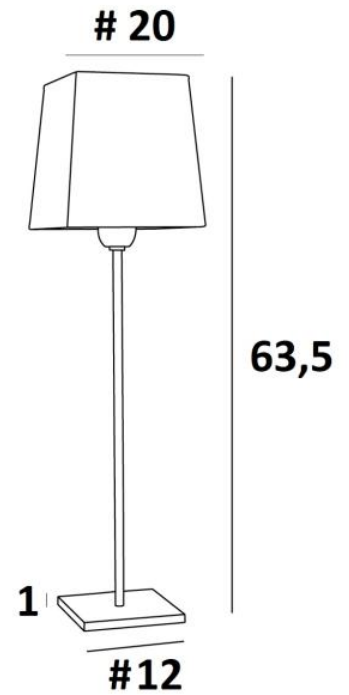

ANOUKIS 3

ANOUKIS 3 in brushed bronze with lampshade Palmier Losanges
(material from category 5)

Table light to place a square lampshade

Unique and original, it is always up-to-date with its minimalist and sober design

ANOUKIS 3 # is a beautiful mood lighting to place on a piece of furniture or a bedside table and is very discreet and easy to complete a decoration, especially since she is represented with different shaped lampshades. With the large choice of materials and colors we offer, you will have no trouble choosing the lampshade that will embellish your lamp and your decoration

ANOUKIS 3 # is available in two smaller sizes with lampshades in different shapes

OVERALL SIZES

H63,5cm #20cm

BASE

Solid brass base : #12 x 1cm

TECHNICAL DATA

One E27 fitting with ring

One switch on the cable