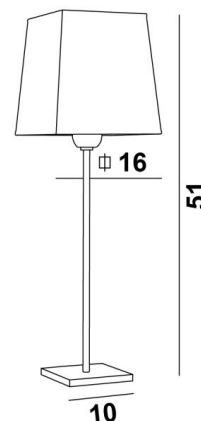

## ANOUKIS 2 #

ANOUKIS 2 in brushed bronze with lampshade in Parma Réglisse (fabric from category 4)

Table light to place a square lampshade

Unique and original, it is always up-to-date with its minimalist and sober design

### OVERALL SIZES

H51cm #16cm

### BASE

Solid brass base : #10 x 1cm