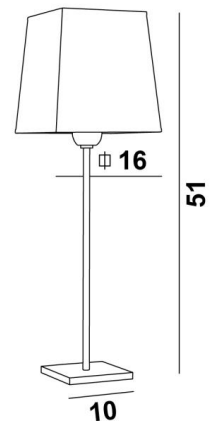

ANOUKIS 2

ANOUKIS 2 in brushed bronze with lampshade in Parma Réglisse (fabric from category 4)

Table light to place a square lampshade

Unique and original, it is always up-to-date with its minimalist and sober design

ANOUKIS 2 # is available in two other sizes with lampshades in different shapes

OVERALL SIZES

H51cm #16cm

BASE

Solid brass base : #10 x 1cm

TECHNICAL DATA

One E27 fitting with ring

One switch on the cable