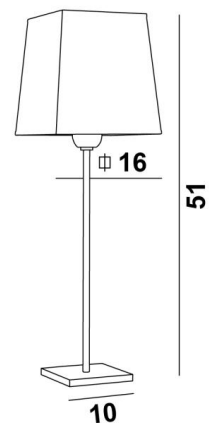

ANOUKIS 2

ANOUKIS 2 in brushed bronze with lampshade in Parma Réglisse (fabric from category 4)

Table light to place a square lampshade

Unique and original, it is always up-to-date with its minimalist and sober design

ANOUKIS 2 # is available in two other sizes with lampshades in different shapes

OVERALL SIZES

H51cm #16cm

BASE

Solid brass base : #10 x 1cm

TECHNICAL DATA

One E27 fitting with ring

One switch on the cable