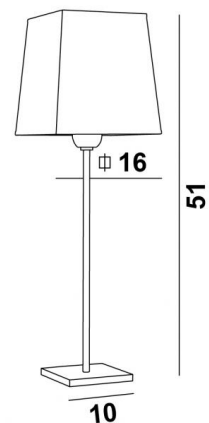

ANOUKIS 2

ANOUKIS 2 in brushed bronze with lampshade in Sami bronze (fabric from category 2)

Bedside lamp with a square lampshade. A unique creation in 1998, but it still retains due to its minimalist and sober design. Very discrete, easy to complete a decoration and indispensable in all rooms of the house.

Available in 3 sizes with lampshades in different shapes

OVERALL SIZES

H51cm #16cm

BASE

#10 x 1cm

TECHNICAL DATA

One E27 fitting with ring

One switch on the cable

AVAILABLE METAL FINISHES AND CODES

29 - Brushed bronze - 2106 029

32 - Brushed chrome - 2106 032

LAMP SHADE : SIZES & CODE

#13 - 16 - 17cm

Code: 1306 + fabric code

We offer more than 150 materials and colors