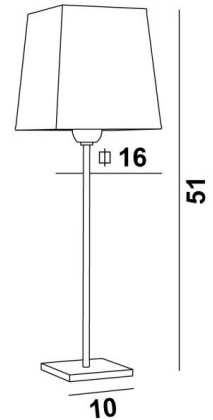

## ANOUKIS 2 #

ANOUKIS 2 in brushed bronze with lampshade in Parma Réglisse (fabric from category 4)

Table light to place a square lampshade

Unique and original, it is always up-to-date with its minimalist and sober design

### OVERALL SIZES

H51cm #16cm

### BASE

Solid brass base : #10 x 1cm