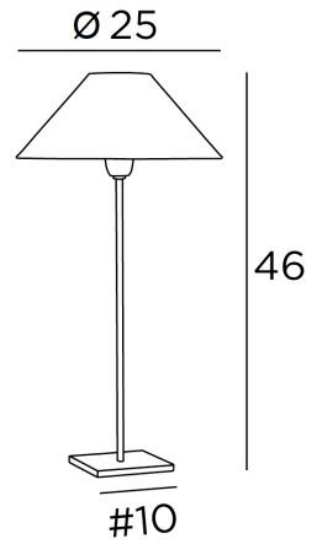

## ANOUKIS 2 o

ANOUKIS 2 in brushed bronze with lampshade in Lin Moscou (fabric from category 2)

Table light to place a round conical lampshade

Unique and original, it is always up-to-date with its minimalist and sober design

### OVERALL SIZES

H46cm Ø25cm

### BASE

Solid brass base : #10 x 1cm

### LAMPSHADE : SIZES & CODE

Ø8 - 25 - 14cm

Code: 2106 + fabric code

We propose more than 180 fabrics/materials/colors for lampshades