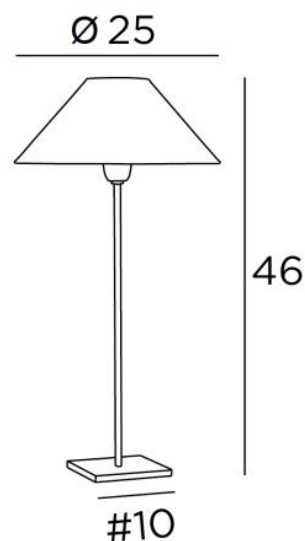

## ANOUKIS 2 o

ANOUKIS 2 in brushed bronze with lampshade in Lin Moscou (fabric from category 2)

Table light to place a round conical lampshade

Unique and original, it is always up-to-date with its minimalist and sober design

### OVERALL SIZES

H46cm Ø25cm

### BASE

Solid brass base : #10 x 1cm

### LAMPSHADE : SIZES & CODE

Ø8 - 25 - 14cm

Code: 2106 + fabric code

We propose more than 180 fabrics/materials/colors for lampshades