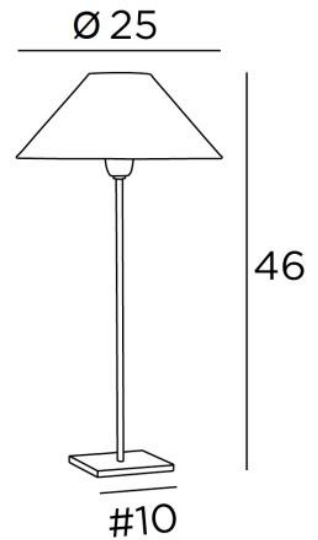

## ANOUKIS 2 o

ANOUKIS 2 in brushed bronze with lampshade in Lin Moscou (fabric from category 2)

Table light to place a round conical lampshade

Unique and original, it is always up-to-date with its minimalist and sober design

### OVERALL SIZES

H46cm Ø25cm

### BASE

Solid brass base : #10 x 1cm

### LAMPSHADE : SIZES & CODE

Ø8 - 25 - 14cm

Code: 2106 + fabric code

We propose more than 150 materials/colors for lampshades.