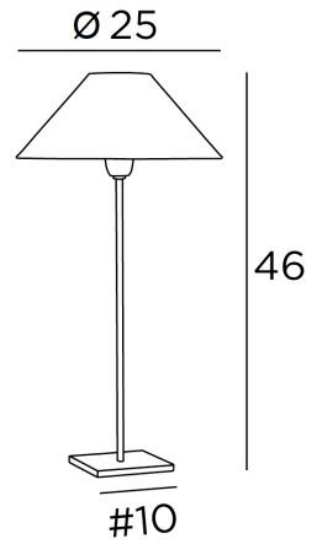

ANOUKIS 2 o

ANOUKIS 2 in brushed bronze with lampshade in Lin Moscou (fabric from category 2)

Table light to place a round conical lampshade

Unique and original, it is always up-to-date with its minimalist and sober design

ANOUKIS 2 o is available in two other sizes with lampshades in different shapes

OVERALL SIZES

H46cm Ø25cm

BASE

Solid brass base : #10 x 1cm

TECHNICAL DATA

One E27 fitting with ring

One switch on the cable

AVAILABLE METAL FINISHES AND CODES

28 - Light bronze - 2106 028

29 - Brushed bronze - 2106 029

32 - Brushed chrome - 2106 032

LAMPSHADE : SIZES & CODE

Ø8 - 25 - 14cm

Code: 2106 + fabric code

We propose more than 180 fabrics/materials/colors for lampshades