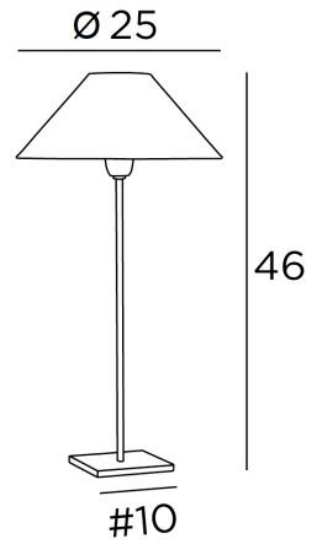

ANOUKIS 2 o

ANOUKIS 2 in brushed bronze with lampshade in Lin Moscou (fabric from category 2)

Table light to place a round conical lampshade

Unique and original, it is always up-to-date with its minimalist and sober design

ANOUKIS 2 o is available in two other sizes with lampshades in different shapes

OVERALL SIZES

H46cm Ø25cm

BASE

Solid brass base : #10 x 1cm

TECHNICAL DATA

One E27 fitting with ring

One switch on the cable

AVAILABLE METAL FINISHES AND CODES

28 - Light bronze - 2106 028

29 - Brushed bronze - 2106 029

32 - Brushed chrome - 2106 032

LAMPSHADE : SIZES & CODE

Ø8 - 25 - 14cm

Code: 2106 + fabric code

We propose more than 150 materials/colors for lampshades.