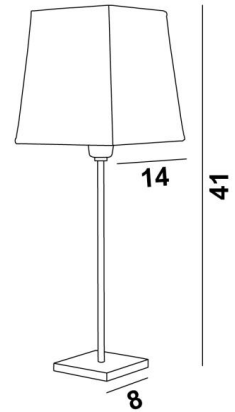

ANOUKIS 1

ANOUKIS 1 in brushed bronze with lampshade in Raphia Banane (material from category 3)

Table light to place a square lampshade

Unique and original, it is always up-to-date with its minimalist and sober design

ANOUKIS 1 # is available in two larger sizes with lampshades in different shapes

OVERALL SIZES

H41cm #14cm

BASE

Solid brass base : #8 x 1cm

TECHNICAL DATA

One E14 fitting with ring

One switch on the cable