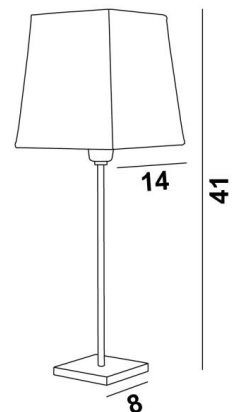

Table light to place a square lampshade

Unique and original, it is always up-to-date with its minimalist and sober design

ANOUKIS 1 # is a beautiful mood lighting to place on a piece of furniture or a bedside table and is very discreet and easy to complete a decoration, especially since she is represented with different shaped lampshades. With the large choice of fabrics we offer, you will have no trouble choosing the lampshade that will embellish your lamp and your decoration

ANOUKIS 1 # is available in two larger sizes with lampshades in different shapes

OVERALL SIZES

H41cm #14cm

BASE

Solid brass base : #8 x 1cm

TECHNICAL DATA

One E14 fitting with ring

One switch on the cable

AVAILABLE METAL FINISHES AND CODES

28 - Light bronze - 2105 028

29 - Brushed bronze - 2105 029

32 - Brushed chrome - 2105 032

LAMPSHADE : SIZES & CODE

#11 - 14 - 15cm

Code: 1303 + fabric code

We propose more than 180 fabrics/materials/colors for lampshades

LIGHTING COLLECTION