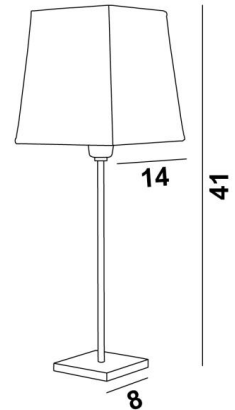

ANOUKIS 1

ANOUKIS 1 in brushed bronze with lampshade in Raphia Banane (material from category 3)

Table light to place a square lampshade

Unique and original, it is always up-to-date with its minimalist and sober design

ANOUKIS 1 # is available in two larger sizes with lampshades in different shapes

OVERALL SIZES

H41cm #14cm

BASE

Solid brass base : #8 x 1cm

TECHNICAL DATA

One E14 fitting with ring

One switch on the cable