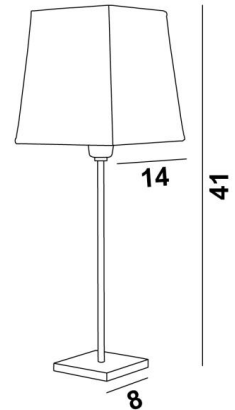

Table light to place a square lampshade

Unique and original, it is always up-to-date with its minimalist and sober design

ANOUKIS 1 # is a beautiful mood lighting to place on a piece of furniture or a bedside table and is very discreet and easy to complete a decoration, especially since she is represented with different shaped lampshades. With the large choice of fabrics we offer, you will have no trouble choosing the lampshade that will embellish your lamp and your decoration

ANOUKIS 1 # is available in two larger sizes with lampshades in different shapes

OVERALL SIZES

H41cm #14cm

BASE

Solid brass base : #8 x 1cm

TECHNICAL DATA

One E14 fitting with ring

One switch on the cable

AVAILABLE METAL FINISHES AND CODES

28 - Light bronze - 2105 028

29 - Brushed bronze - 2105 029

32 - Brushed chrome - 2105 032

LAMPSHADE : SIZES & CODE

#11 - 14 - 15cm

Code: 1303 + fabric code

We propose more than 150 materials/colors for lampshades.

LIGHTING COLLECTION