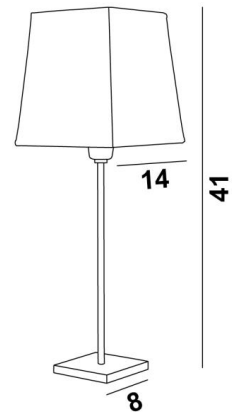

ANOUKIS 1

ANOUKIS 1 in brushed bronze with lampshade in Raphia Banane (material from category 3)

Table light to place a square lampshade

Unique and original, it is always up-to-date with its minimalist and sober design

ANOUKIS 1 # is available in two larger sizes with lampshades in different shapes

OVERALL SIZES

H41cm #14cm

BASE

Solid brass base : #8 x 1cm

TECHNICAL DATA

One E14 fitting with ring

One switch on the cable