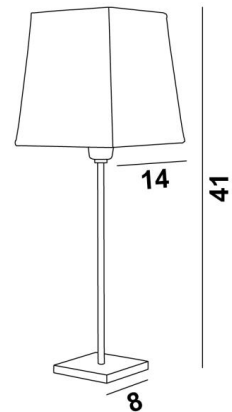

## ANOUKIS 1 #

ANOUKIS 1 in brushed bronze with lampshade in Raphia Banane (material from category 3)

Table light to place a square lampshade

Unique and original, it is always up-to-date with its minimalist and sober design

### OVERALL SIZES

H41cm #14cm

### BASE

Solid brass base : #8 x 1cm