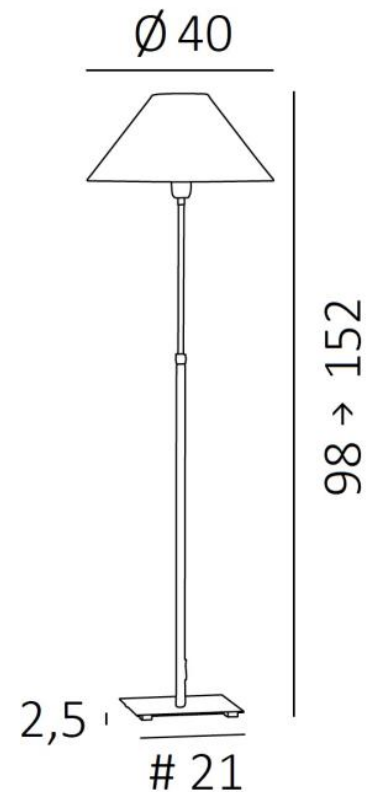

IPOUKY

IPOUKY in brushed bronze with lampshade in Parma Cendré (fabric from category 4)

**IPOUKY** is a reading light to be placed at the end of the sofa, mounted on a square base. It is adjustable in height.

#### OVERALL SIZES

H98→152cm Ø40cm

**BASE** : #21 x 2,5cm

#### LAMPSHADE : SIZES & CODE

Ø12 - 40 - 23cm

Code: 1107 + fabric code

We propose more than 150 materials/colors for lampshades.

LIGHTING COLLECTION