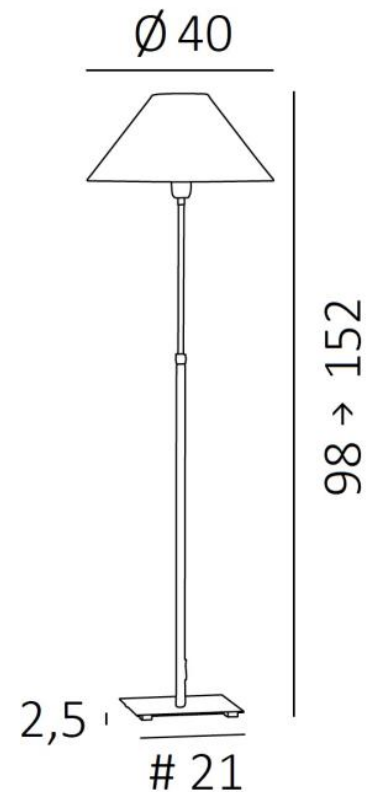

IPOUKY

IPOUKY in brushed bronze with lampshade in Parma Cendré (fabric from category 4)

IPOUKY is a reading light to be placed at the end of the sofa, mounted on a square base. It is adjustable in height.

Opting for an **IPOUKY** is choosing originality

OVERALL SIZES

H98→152cm Ø40cm

BASE : #21 x 2,5cm

TECHNICAL DATA

One E27 fitting with ring

Reading lamp adjustable in height

A foot switch on the cable (standard)

A foot dimmer on the cable (option)

AVAILABLE METAL FINISHES AND CODES

28 - Light bronze - 3144 028

29 - Brushed bronze - 3144 029

LAMPSHADE : SIZES & CODE

Ø12 - 40 - 23cm

Code: 1107 + fabric code

We propose more than 180 fabrics/materials/colors for lampshades