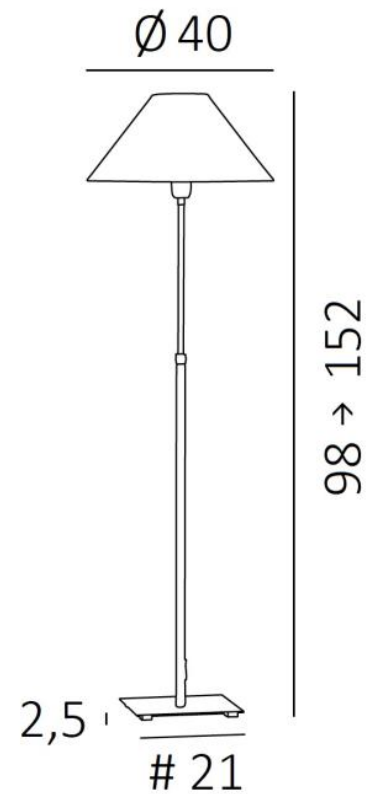

IPOUKY

IPOUKY in brushed bronze with lampshade in Parma Cendré (fabric from category 4)

IPOUKY is a reading light to be placed at the end of the sofa, mounted on a square base. It is adjustable in height.

Opting for an **IPOUKY** is choosing originality

OVERALL SIZES

H98→152cm Ø40cm

BASE : #21 x 2,5cm

TECHNICAL DATA

One E27 fitting with ring

Reading lamp adjustable in height

A foot switch on the cable (standard)

A foot dimmer on the cable (option)

AVAILABLE METAL FINISHES AND CODES

28 - Light bronze - 3144 028

29 - Brushed bronze - 3144 029

LAMPSHADE : SIZES & CODE

Ø12 - 40 - 23cm

Code: 1107 + fabric code

We propose more than 180 fabrics/materials/colors for lampshades