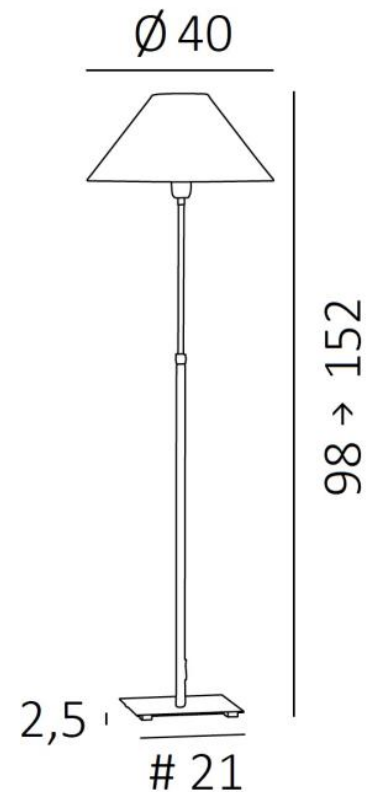

IPOUKY

IPOUKY in brushed bronze with lampshade in Parma Cendré (fabric from category 4)

IPOUKY is a reading light to be placed at the end of the sofa, mounted on a square base. It is adjustable in height.

Opting for an **IPOUKY** is choosing originality

OVERALL SIZES

H98→152cm Ø40cm

BASE : #21 x 2,5cm

TECHNICAL DATA

One E27 fitting with ring

Reading lamp adjustable in height

A foot switch on the cable (standard)

A foot dimmer on the cable (option)

AVAILABLE METAL FINISHES AND CODES

29 - Brushed bronze - 3144 029

LAMPSHADE : SIZES & CODE

Ø12 - 40 - 23cm

Code: 1107 + fabric code

We propose more than 150 materials/colors for lampshades.