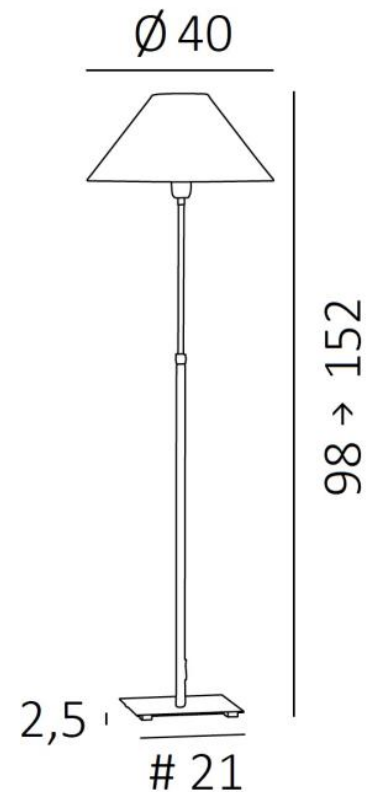

IPOUKY

IPOUKY in brushed bronze with lampshade in Parma Cendré (fabric from category 4)

**IPOUKY** is a reading light to be placed at the end of the sofa, mounted on a square base. It is adjustable in height.

#### OVERALL SIZES

H98→152cm Ø40cm

**BASE** : #21 x 2,5cm

#### LAMPSHADE : SIZES & CODE

Ø12 - 40 - 23cm

Code: 1107 + fabric code

We propose more than 180 fabrics/materials/colors for lampshades

LIGHTING COLLECTION