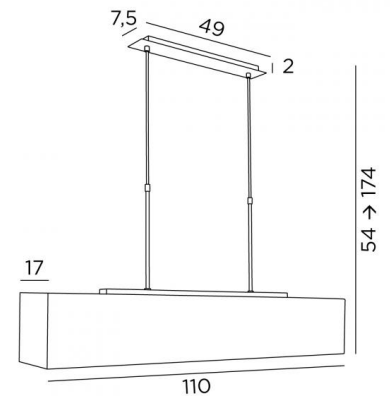

HENOUTMIRE 3 + lampshade medium

HENOUTMIRE 3 in brushed bronze with lampshade MEDIUM in Lin Pompéi (fabric from category 2)

HENOUTMIRE MEDIUM is a magnificent long suspension lamp, ideal for placing above a rectangular table

This suspension is adjustable in height and exists with a different lampshade

OVERALL SIZES

H54→174cm L110 x 17cm

BASE

Plate : 49 x 7,5cm Box : 43,5 x 6 x 2cm

TECHNICAL DATA

A diffuser with eyelets in Polycrystal is delivered with the lampshade

Three metal E27 fittings. Dimmable suspension

Hanger length : 70cm

Distance between fittings : 30cm

Distance between tubes : 40cm

Suspension adjustable in height during the installation

On request : longer suspension tubes