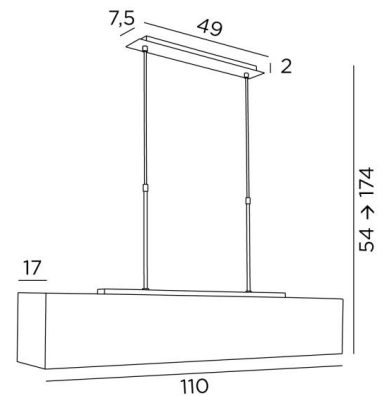

HENOUTMIRE 3 + lampshade medium

HENOUTMIRE MEDIUM is a magnificent long suspension lamp, ideal for placing above a rectangular table

Its straight rectangular lampshade is fitted with an opaline diffuser that allows the light to be subdued.

Don't hesitate to install a dimmer switch to enjoy your light at any time

Emblematic and timeless, this innovative creation was awarded the **Grand Prix** at the **Salon International Lumières Paris** in January 2000

This suspension is adjustable in height and exists with a different lampshade

OVERALL SIZES

H54→174cm L110 x 17cm

BASE

Plate : 49 x 7,5cm Box : 43,5 x 6 x 2cm

TECHNICAL DATA

A diffuser with eyelets in Polycrystal is delivered with the lampshade

Three metal E27 fittings. Dimmable suspension

Hanger length : 70cm

Distance between fittings : 30cm

Distance between tubes : 40cm

Suspension adjustable in height during the installation

On request : longer suspension tubes

A fixing plate for the ceiling base ([plan in PDF](#))

AVAILABLE METAL FINISHES AND CODES

29 - Brushed bronze - 4425 029

32 - Brushed chrome - 4425 032

LAMPSHADE : SIZES & CODE

110x17 - 110x17 - 18cm

+ *diffuser eyelets*

Code: 4426 + fabric code

We propose more than 180 fabrics/materials/colors for lampshades