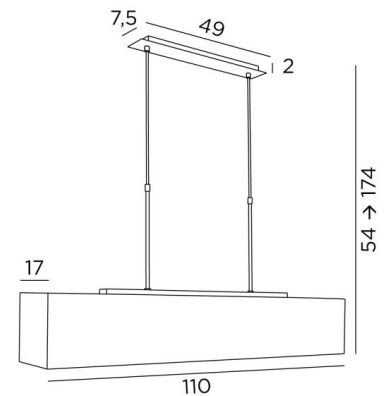

HENOUTMIRE 3 + lampshade medium

HENOUTMIRE MEDIUM is a magnificent long suspension lamp, ideal for placing above a rectangular table

Its straight rectangular lampshade is fitted with an opaline diffuser that allows the light to be subdued.

Don't hesitate to install a dimmer switch to enjoy your light at any time

Emblematic and timeless, this innovative creation was awarded the **Grand Prix** at the **Salon International Lumières Paris** in January 2000

This suspension is adjustable in height and exists with a different lampshade

OVERALL SIZES

H54→174cm L110 x 17cm

BASE

Plate : 49 x 7,5cm Box : 43,5 x 6 x 2cm

TECHNICAL DATA

A diffuser with eyelets in Polycrystal is delivered with the lampshade

Three metal E27 fittings. Dimmable suspension

Hanger length : 70cm

Distance between fittings : 30cm

Distance between tubes : 40cm

Suspension adjustable in height during the installation

On request : longer suspension tubes

A fixing plate for the ceiling base ([plan in PDF](#))

AVAILABLE METAL FINISHES AND CODES

29 - Brushed bronze - 4425 029

32 - Brushed chrome - 4425 032

LAMPSHADE : SIZES & CODE

110x17 - 110x17 - 18cm

+ *diffuser eyelets*

Code: 4426 + fabric code

We propose more than 150 materials/colors for lampshades.